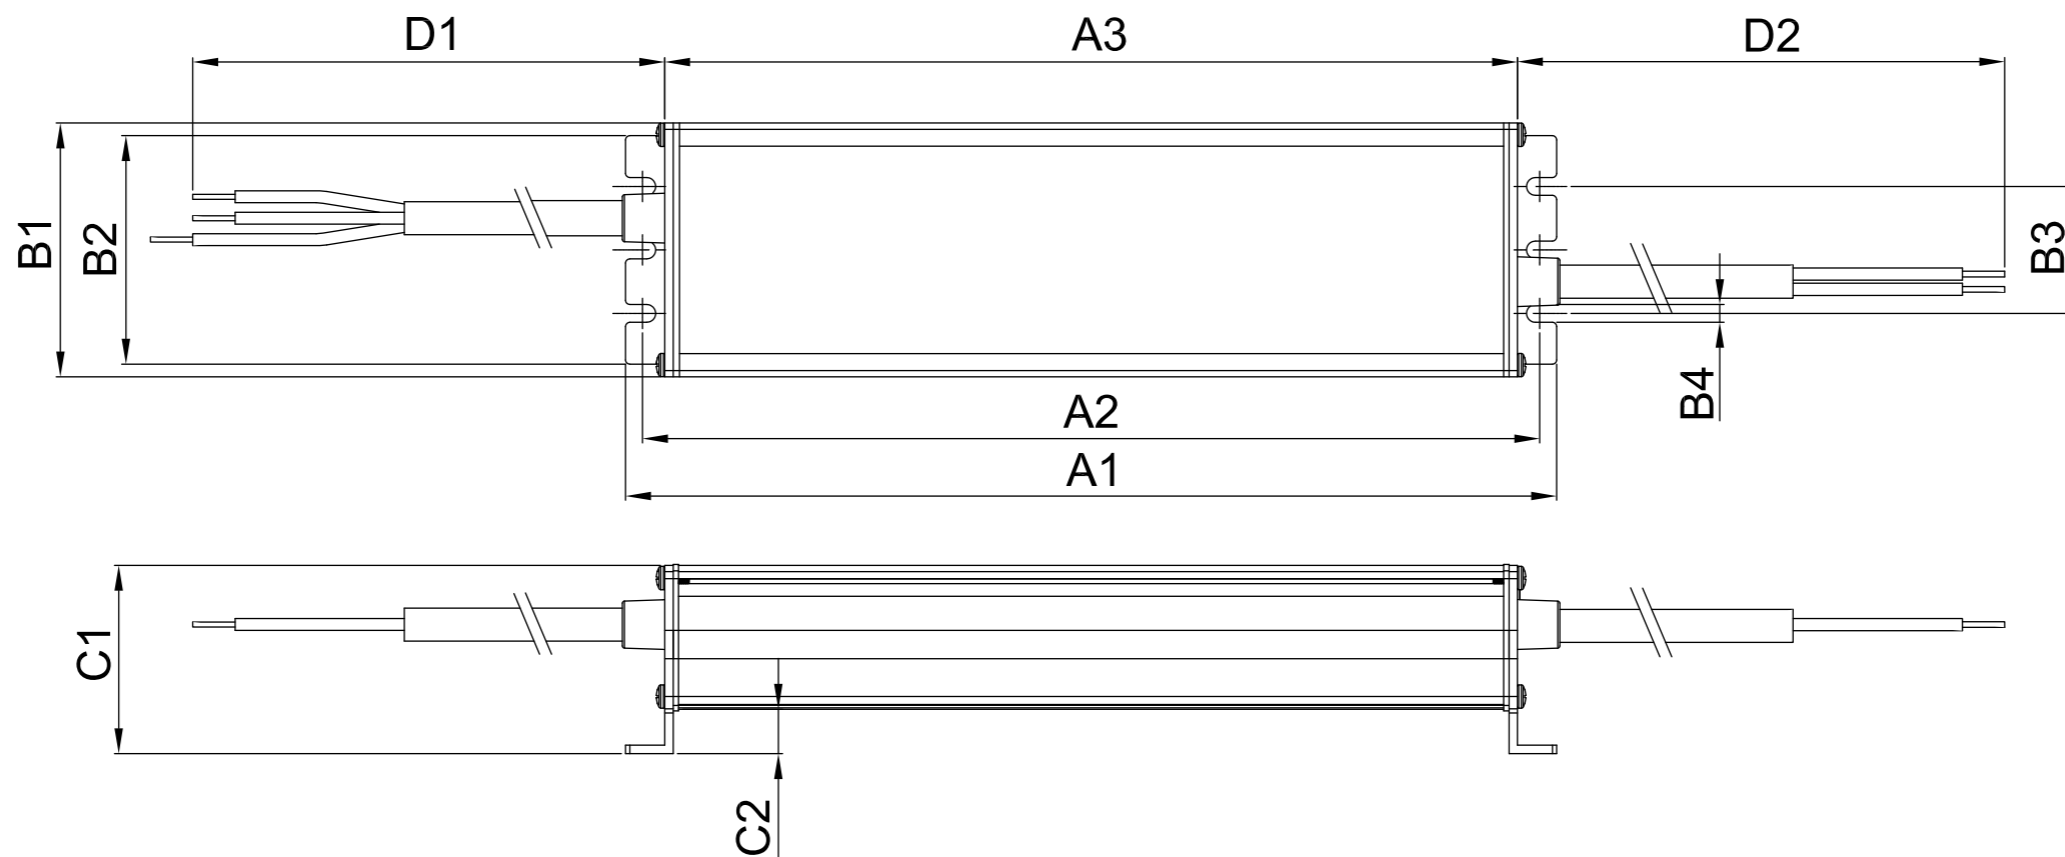

JPVO S24 LED Driver

JPVO-030024FB / JPVO-060024FB / JPVO-100024FB / JPVO-150024FB

| Model Number | A1 | A2 | A3 | B1 | B2 | B3 | B4 | C1 | C2 | D1 | D2 |
|---------------|-----|-----|-----|----|----|----|-----|------|------|-----|-----|
| JPVO-030024FB | 200 | 192 | 183 | 60 | 54 | 30 | 4.2 | 44.5 | 10.5 | 150 | 150 |
| JPVO-060024FB | 200 | 192 | 183 | 60 | 54 | 30 | 4.2 | 44.5 | 10.5 | 150 | 150 |
| JPVO-100024FB | 220 | 212 | 203 | 60 | 54 | 30 | 4.2 | 44.5 | 10.5 | 150 | 150 |
| JPVO-150024FB | 240 | 232 | 223 | 60 | 54 | 30 | 4.2 | 44.5 | 10.5 | 150 | 150 |