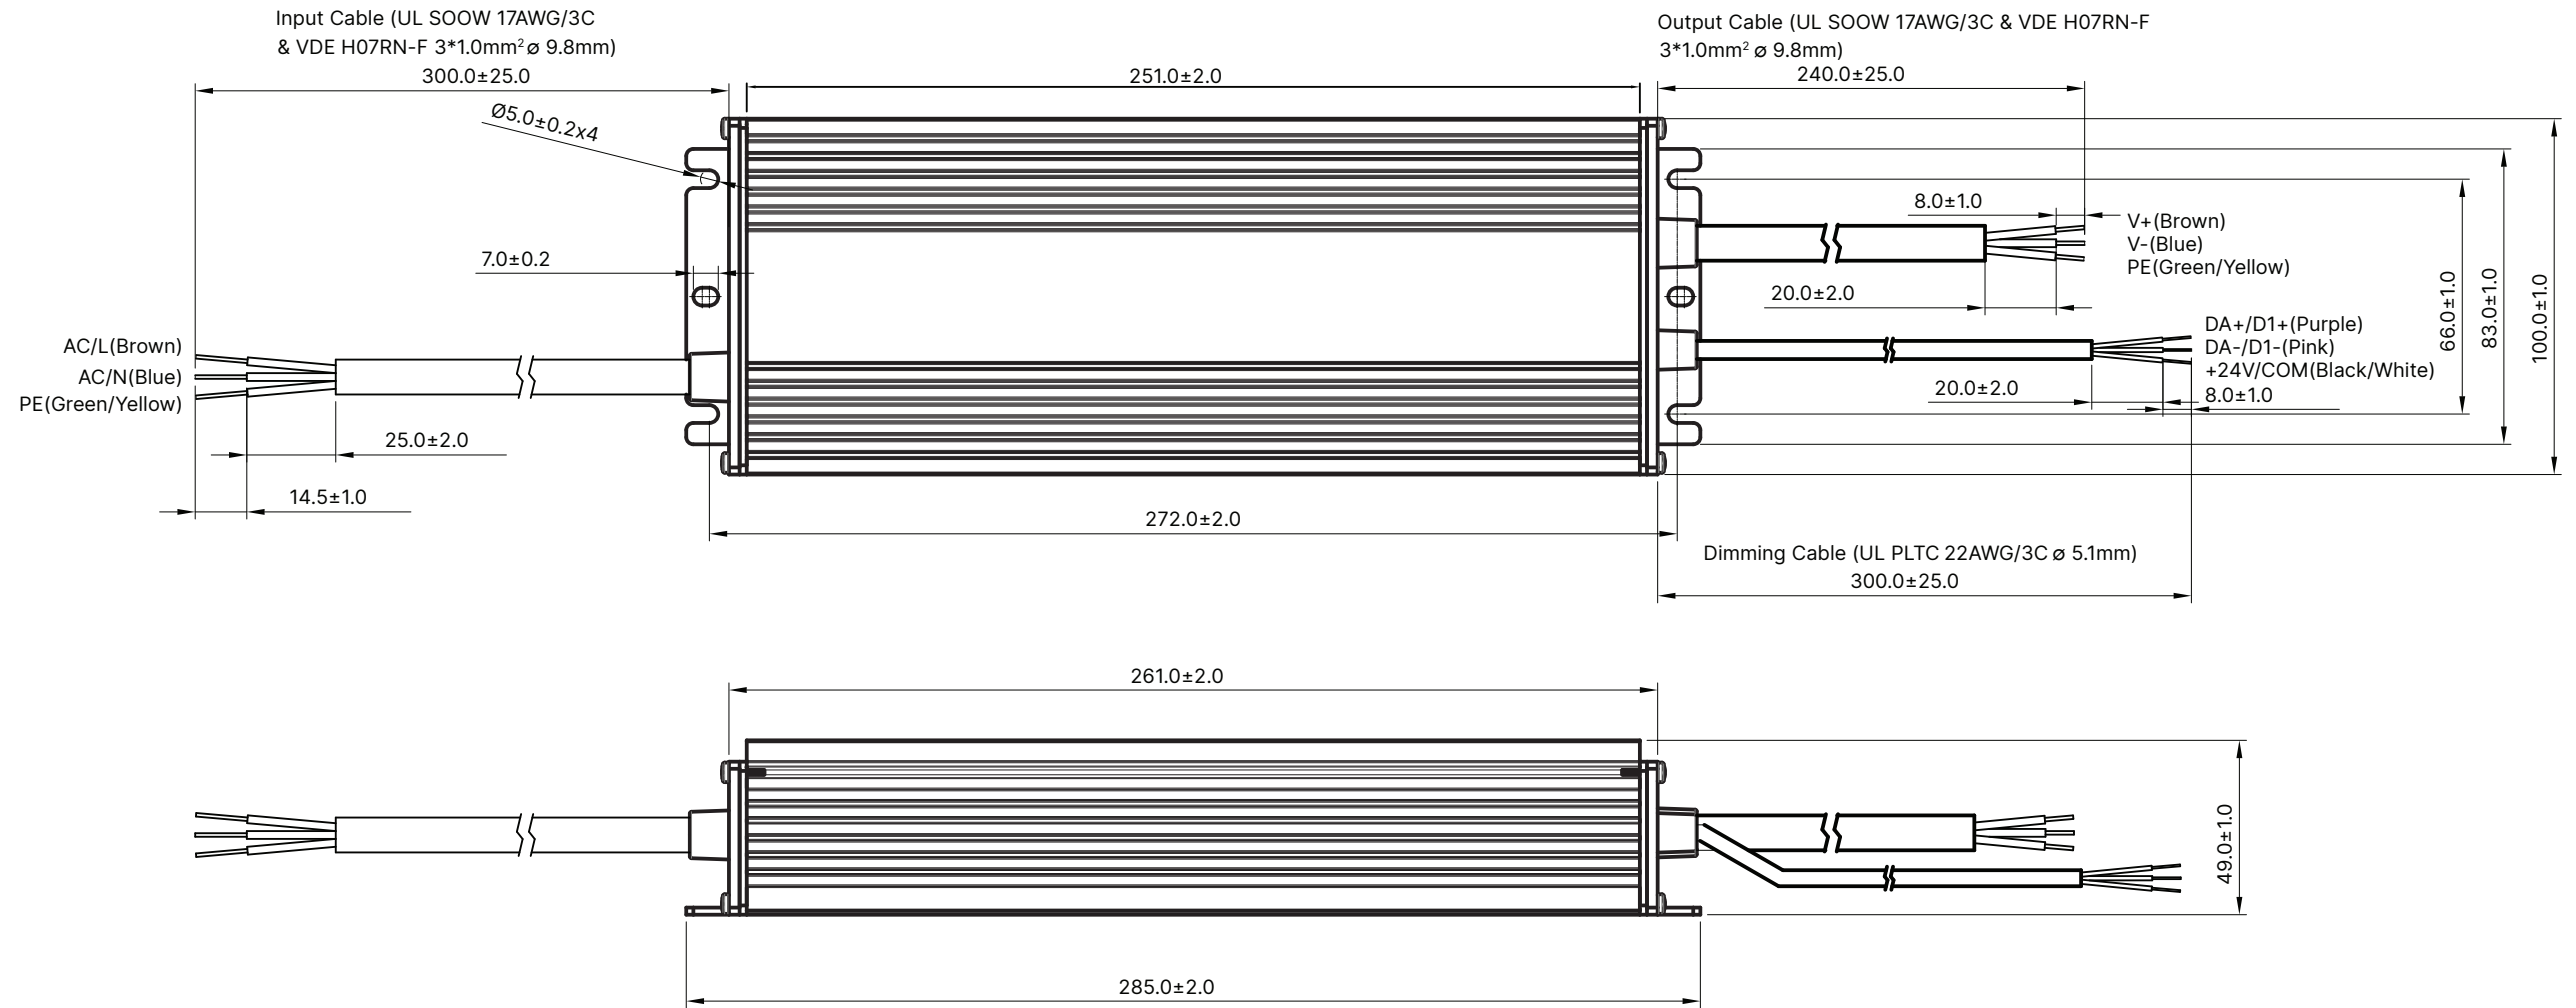

EUCO Arena Sport LED Driver

EUCO-600200GID / EUCO-600200GDD

	Wire Color	Function	Cable Length	Strip Length	Sheath Length
Input cable	Brown	L	300.0±25.0mm	14.5±1.0mm	25.0±2.0mm
	Blue	N			
	Green/Yellow	PE			
Output cable	Brown	V+	240.0±25.0mm	8.0±1.0mm	20.0±2.0mm
	Blue	V-			
	Green/Yellow	PE			
Dimming cable	Purple	DA+/D1+	300.0±25.0mm	8.0±1.0mm	20.0±2.0mm
	Pink	DA-/D1-			
	Black/White	+24V/COM			