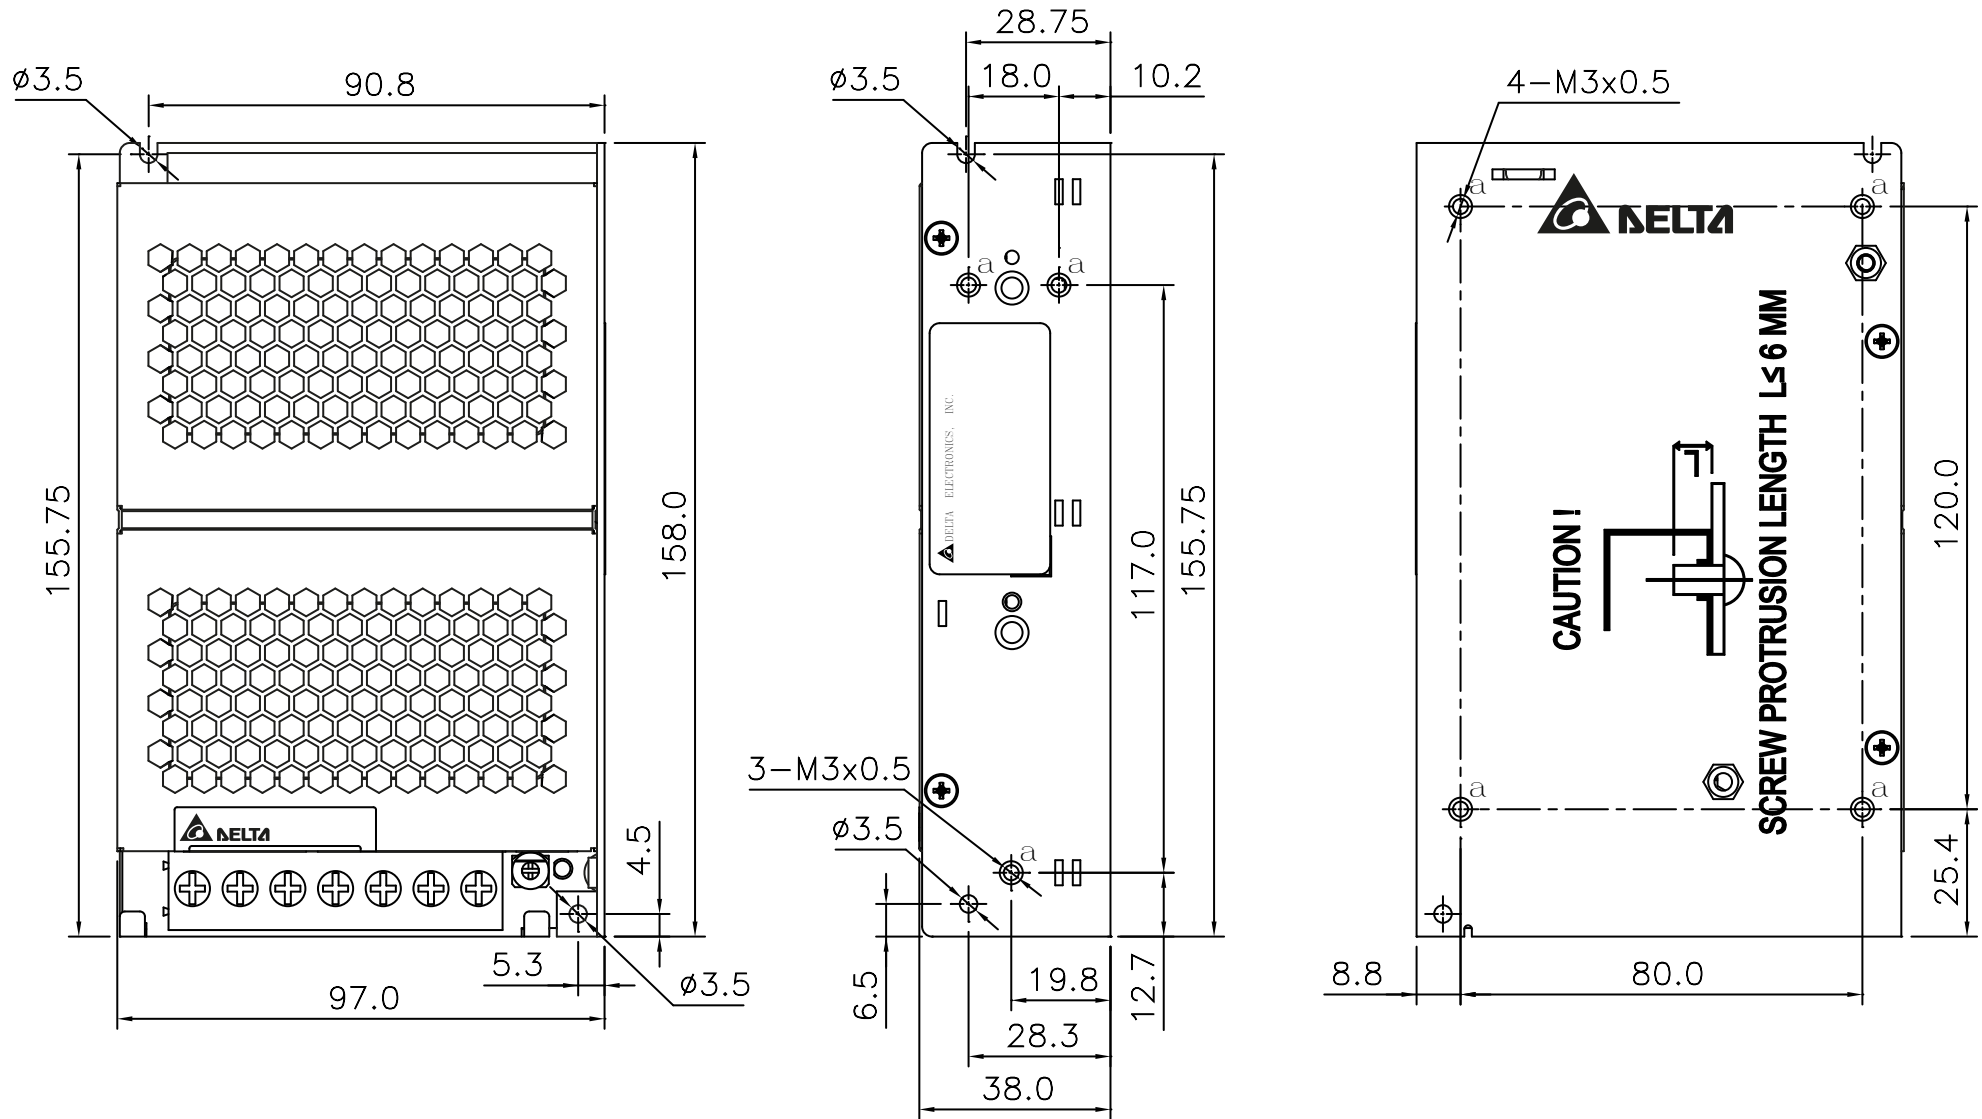

PMH

PMH Panel Mount Power Supply

24V 91.2W 1 Phase / PMH-24V100WCNS, PMH-24V100WCNA

Replaced by: PMH-24V100WCMS, PMH-24V100WCMT

****Discontinued Product****

PMH

PMH Panel Mount Power Supply

24V 91.2W 1 Phase / PMH-24V100WCNU, PMH-24V100WCNJ

Replaced by: PMH-24V100WCMS, PMH-24V100WCMT

****Discontinued Product****

PMH

PMH Panel Mount Power Supply

24V 91.2W 1 Phase / PMH-24V100WCNV, PMH-24V100WCNL

Replaced by: PMH-24V100WCMS, PMH-24V100WCMT

****Discontinued Product****