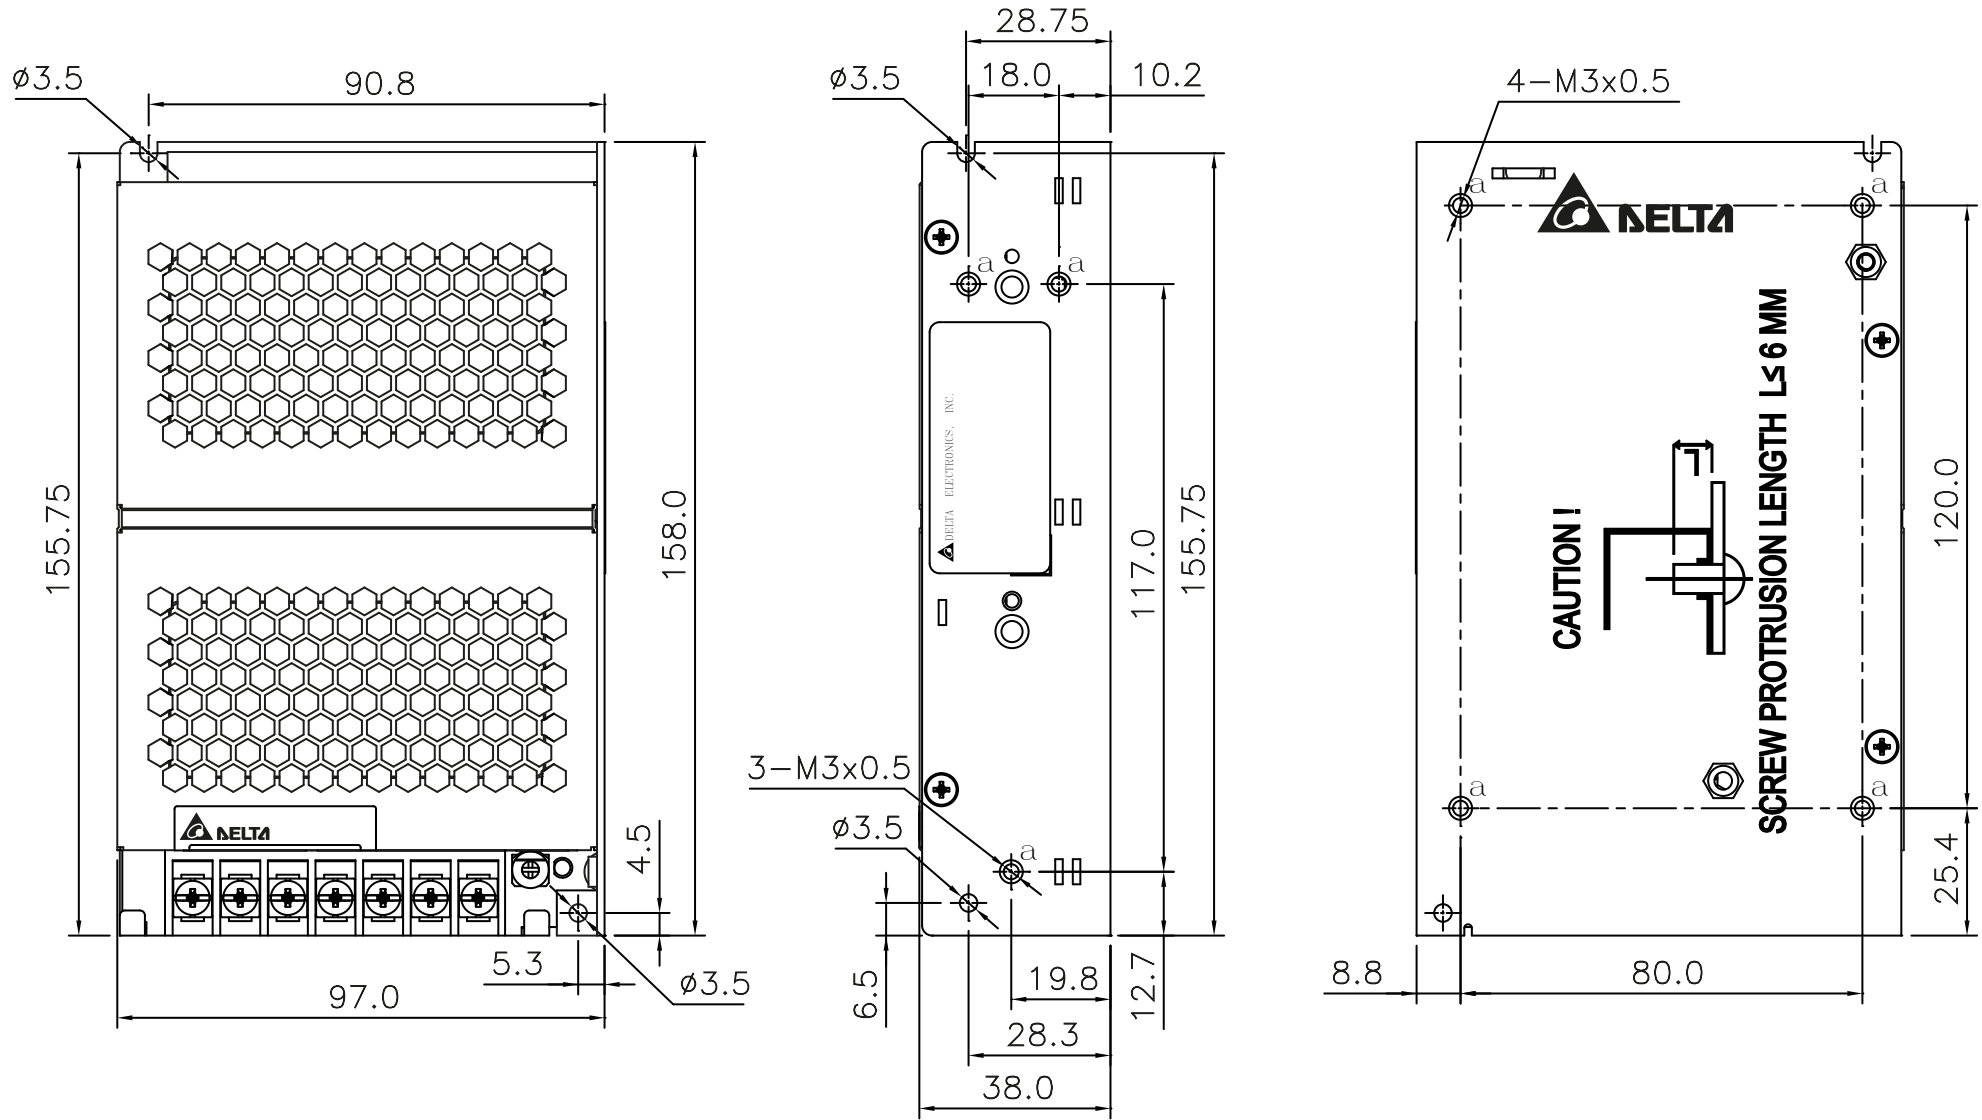

PMH

PMH Panel Mount Power Supply

24V 91.2W 1 Phase / PMH-24V100WCNS, PMH-24V100WCNA

Replaced by: PMH-24V100WCMS, PMH-24V100WCMT

****Discontinued Product****

PMH

PMH Panel Mount Power Supply

24V 91.2W 1 Phase / PMH-24V100WCNU, PMH-24V100WCNJ

Replaced by: PMH-24V100WCMS, PMH-24V100WCMT

****Discontinued Product****

PMH

PMH Panel Mount Power Supply

24V 91.2W 1 Phase / PMH-24V100WCNV, PMH-24V100WCNL

Replaced by: PMH-24V100WCMS, PMH-24V100WCMT

****Discontinued Product****