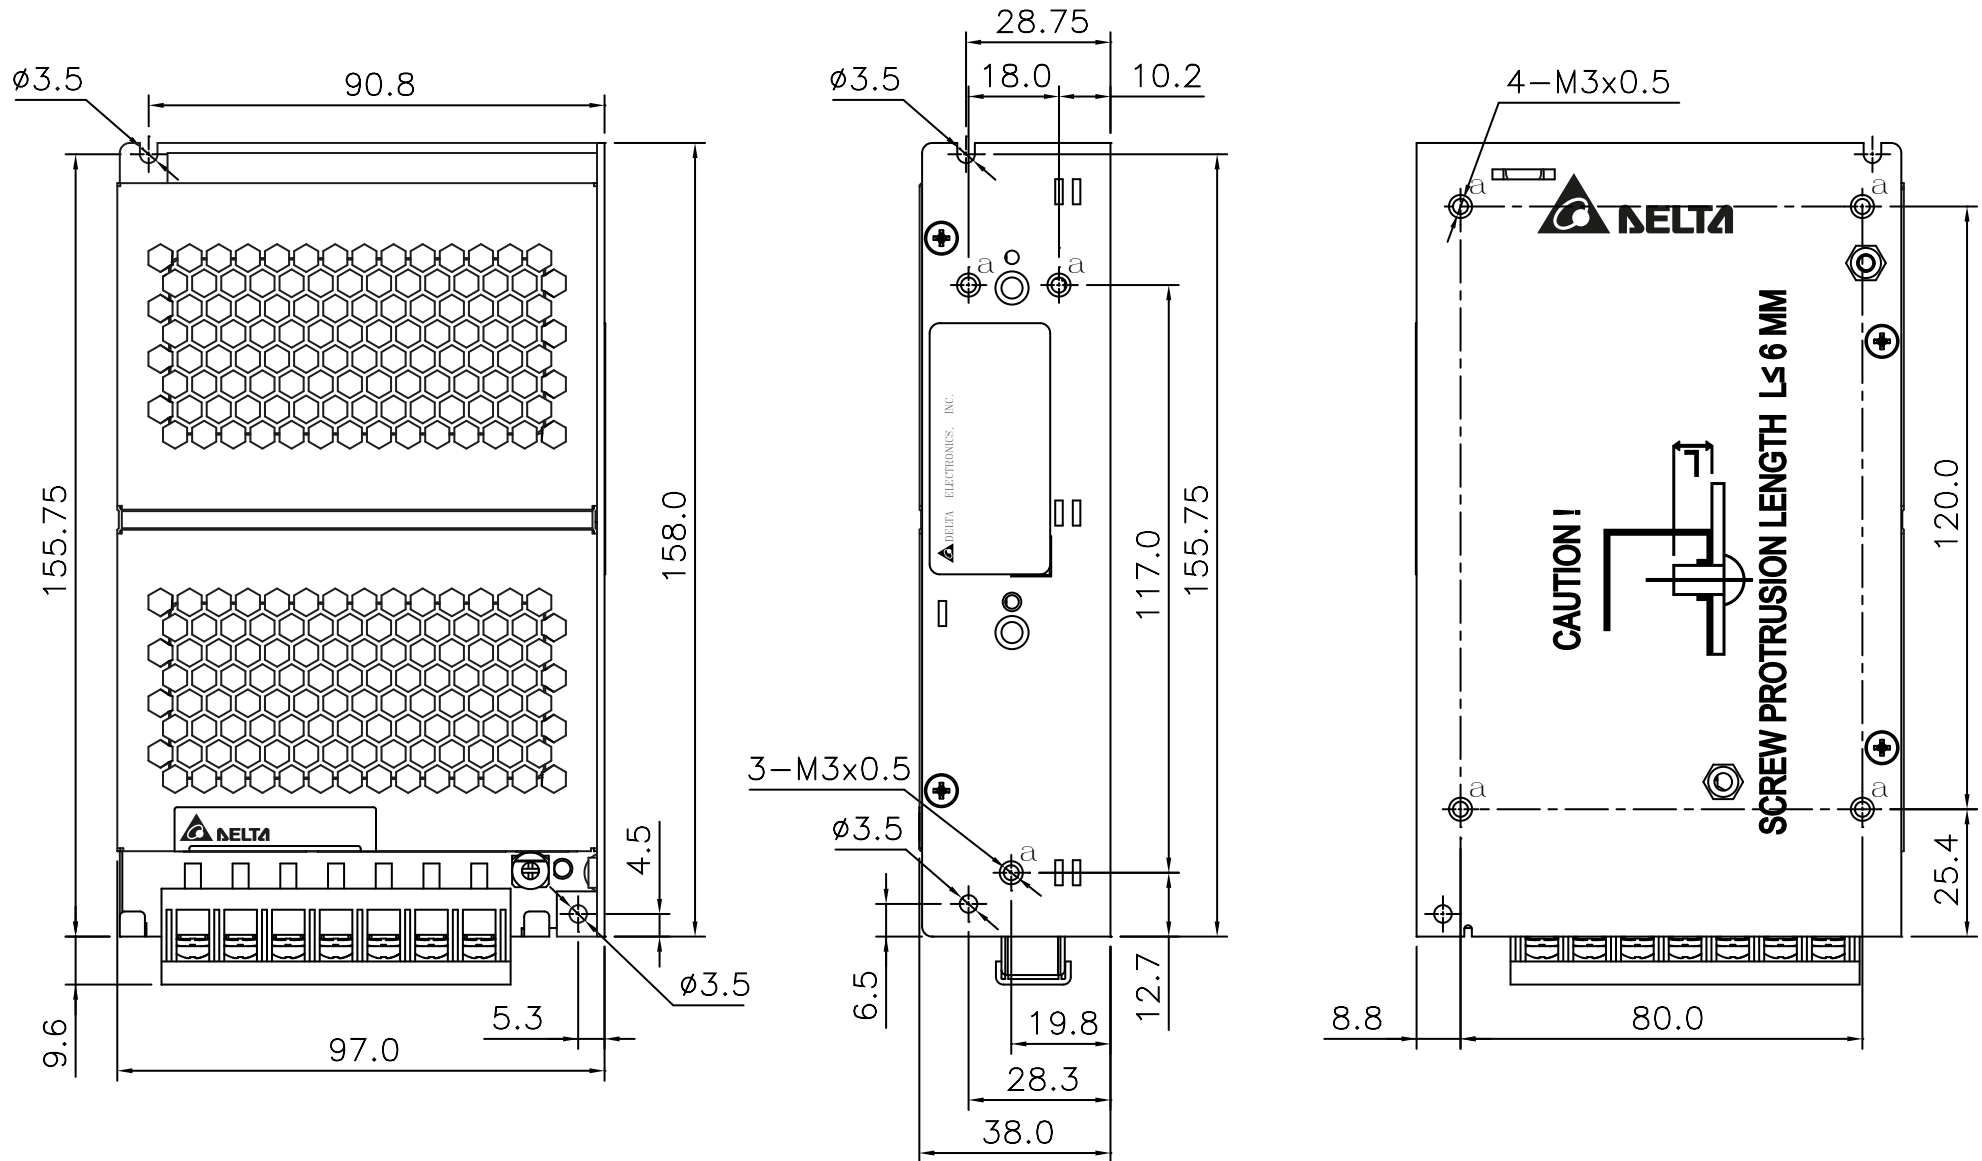

Replaced by: PMH-24V100WCMS, PMH-24V100WCMT

****Discontinued Product****

PMH

PMH Panel Mount Power Supply

24V 91.2W 1 Phase / PMH-24V100WCNV, PMH-24V100WCNL

Replaced by: PMH-24V100WCMS, PMH-24V100WCMT

****Discontinued Product****