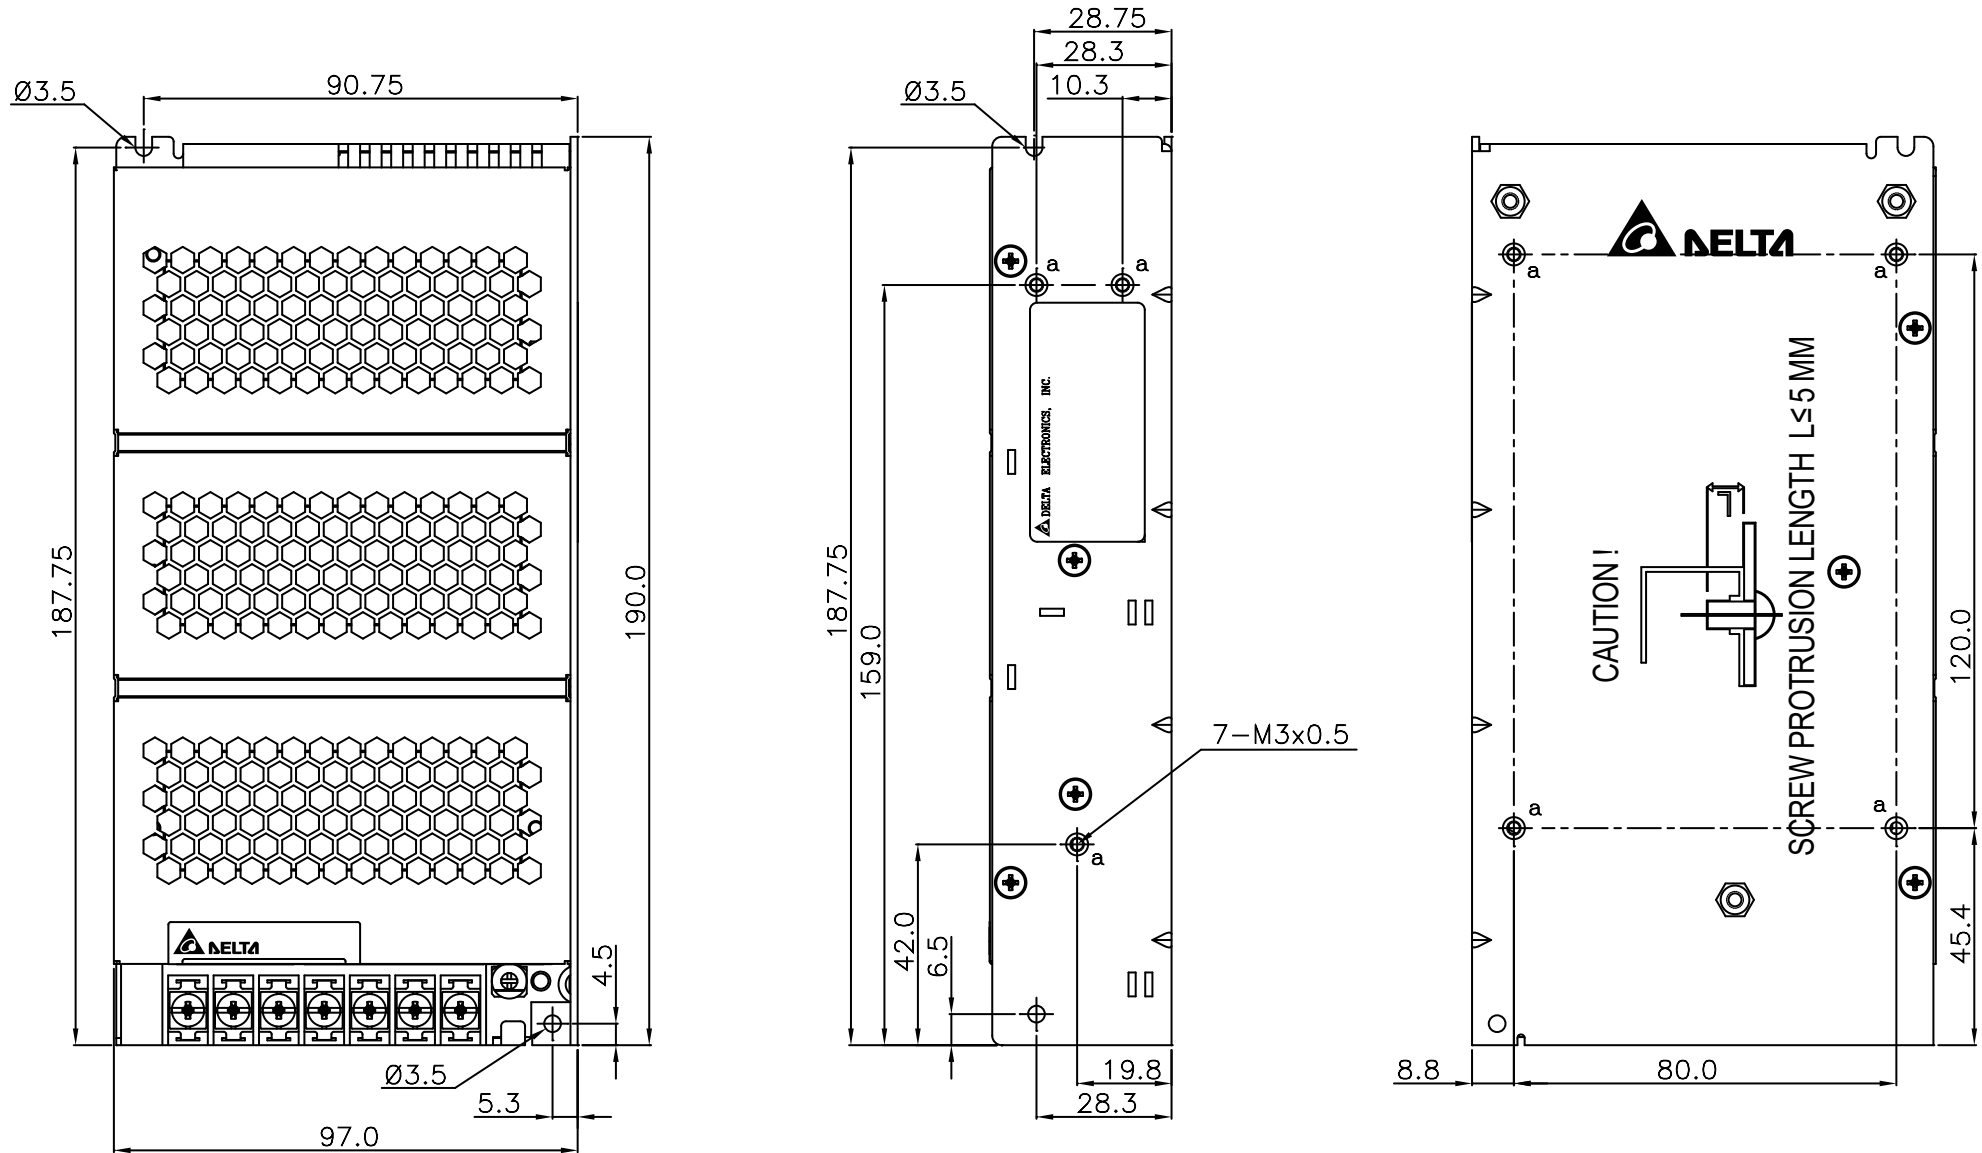

## PMH Panel Mount Power Supply

24V 200W 1 Phase / PMH-24V200WCBA, PMH-24V200WCBS