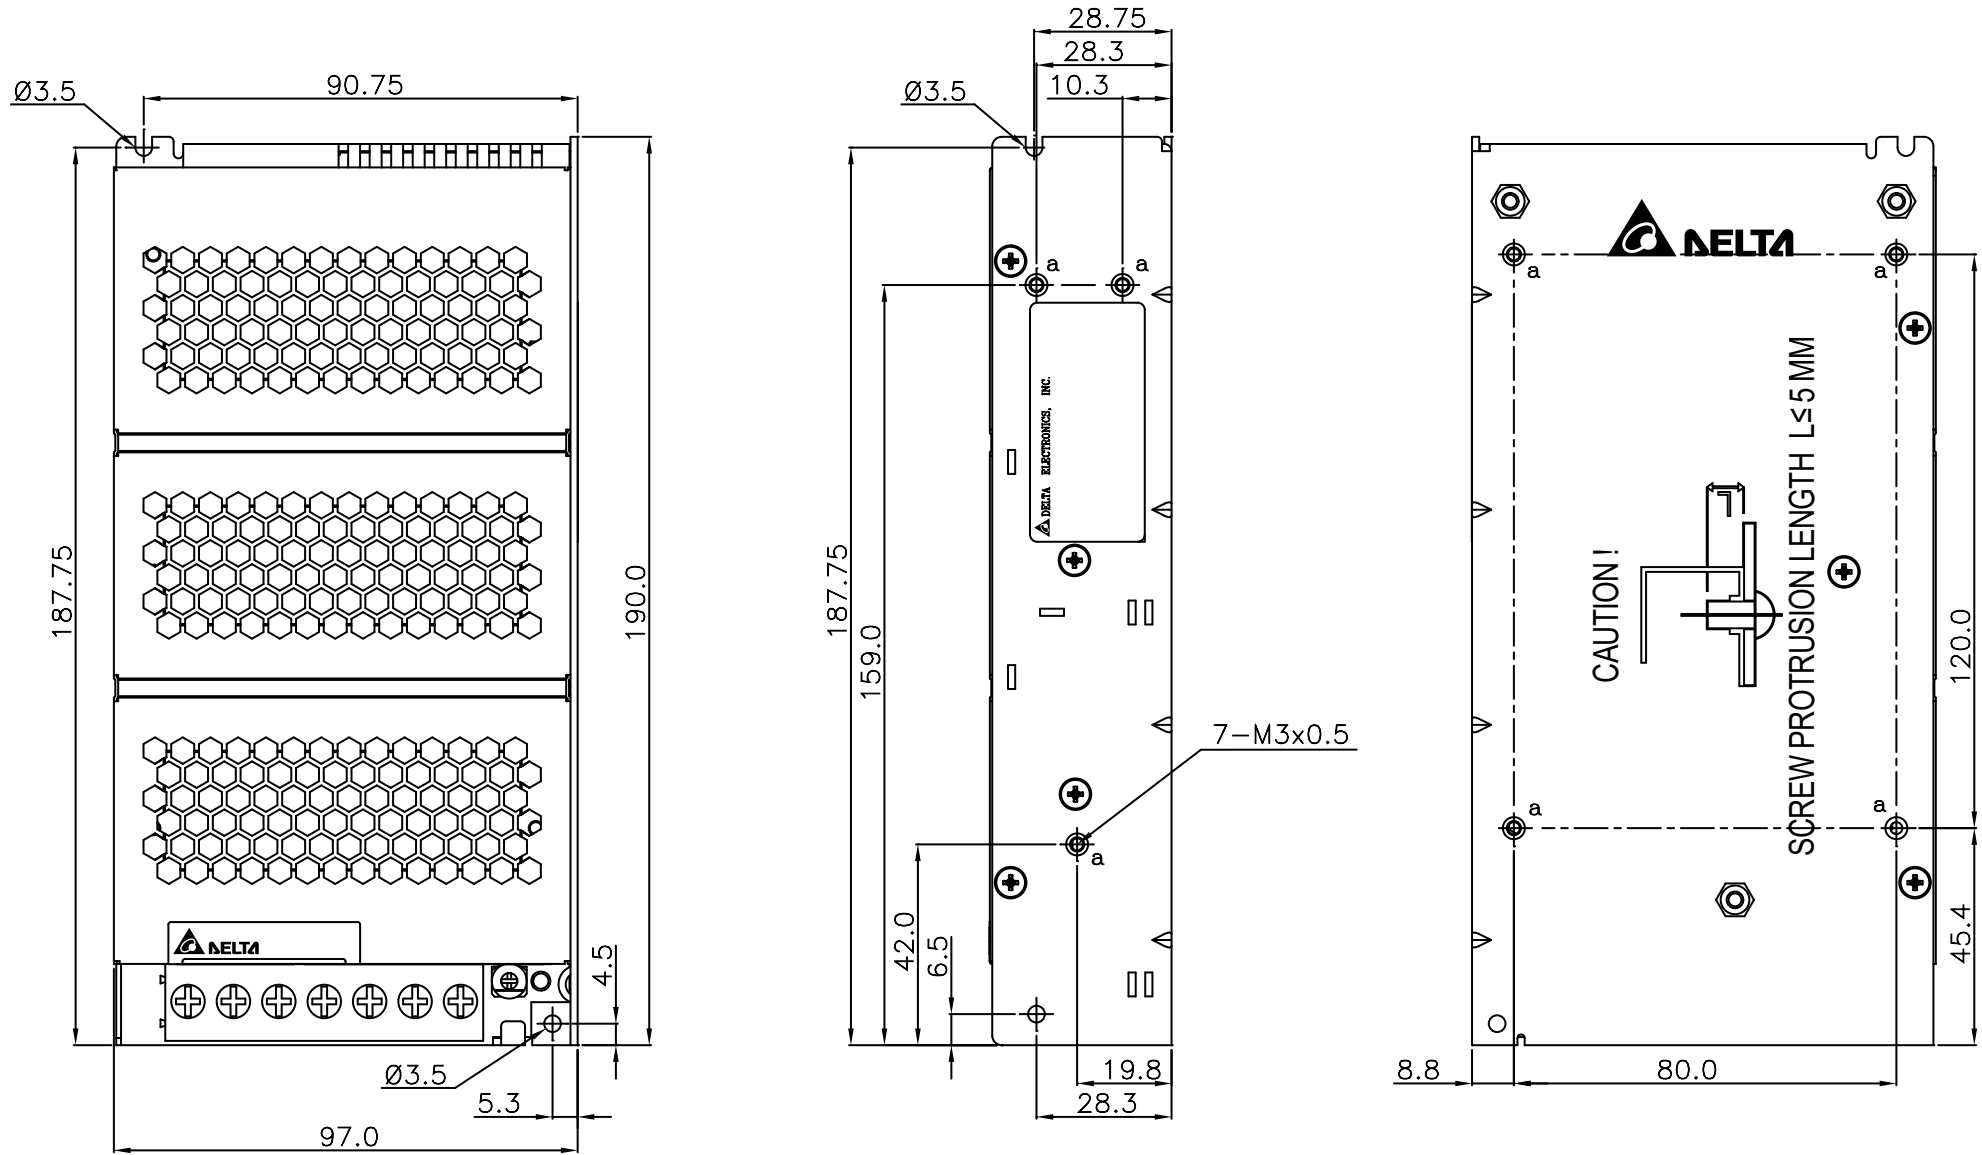

PMH

PMH Panel Mount Power Supply

24V 200W 1 Phase / **PMH-24V200WCBJ**, **PMH-24V200WCBU**

Replaced by: PMH-24V200WCBA, PMH-24V200WCBH, PMH-24V200WCBL, PMH-24V200WCBS, PMH-24V200WCBT

Discontinued Product