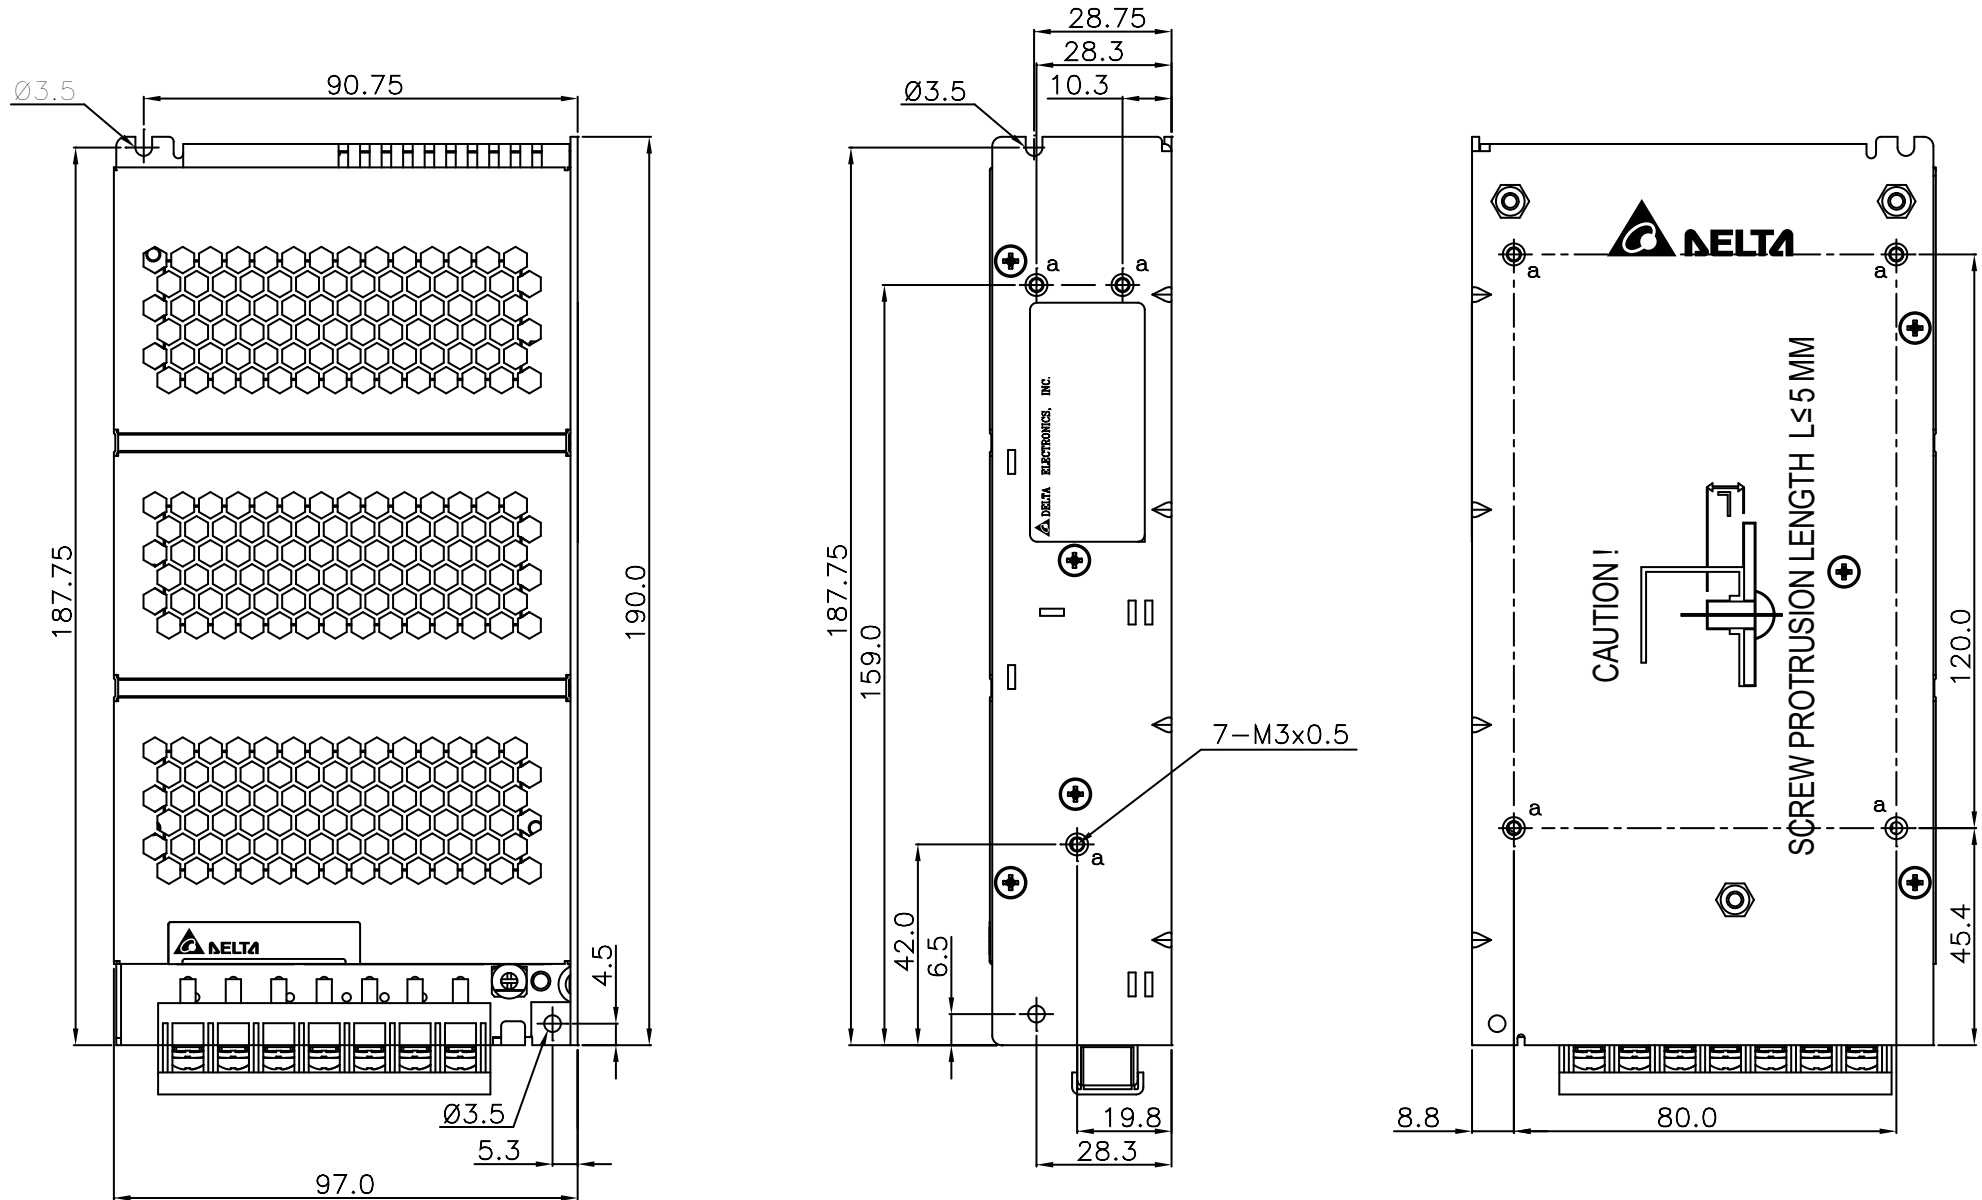

PMH

PMH Panel Mount Power Supply

24V 200W 1 Phase / PMH-24V200WCB_L, **PMH-24V200WCB_V**

Replaced by: PMH-24V200WCB_A, PMH-24V200WCB_H, PMH-24V200WCB_L, PMH-24V200WCB_S, PMH-24V200WCB_T

Discontinued Product