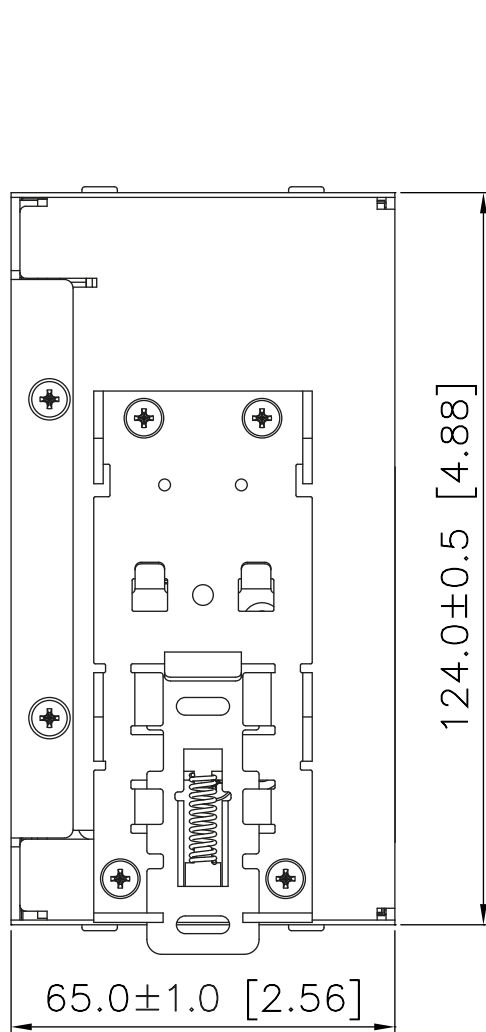

FORCE-GT

Force-GT DIN Rail Power Supply 480W 3 Phase / DRF-24V480W3GBA

FORCE-GT

Force-GT DIN Rail Power Supply 480W 3 Phase / DRF-24V480W3GTA