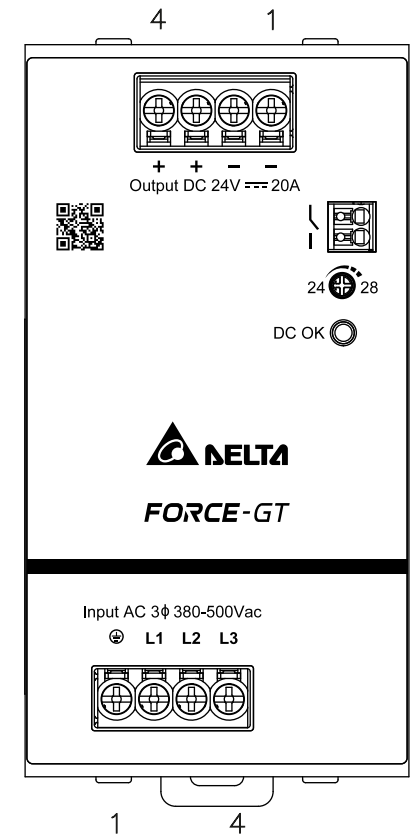

FORCE-GT

Force-GT DIN Rail Power Supply 480W 3 Phase / DRF-24V480W3GBA

FORCE-GT

Force-GT DIN Rail Power Supply 480W 3 Phase / DRF-24V480W3GTA