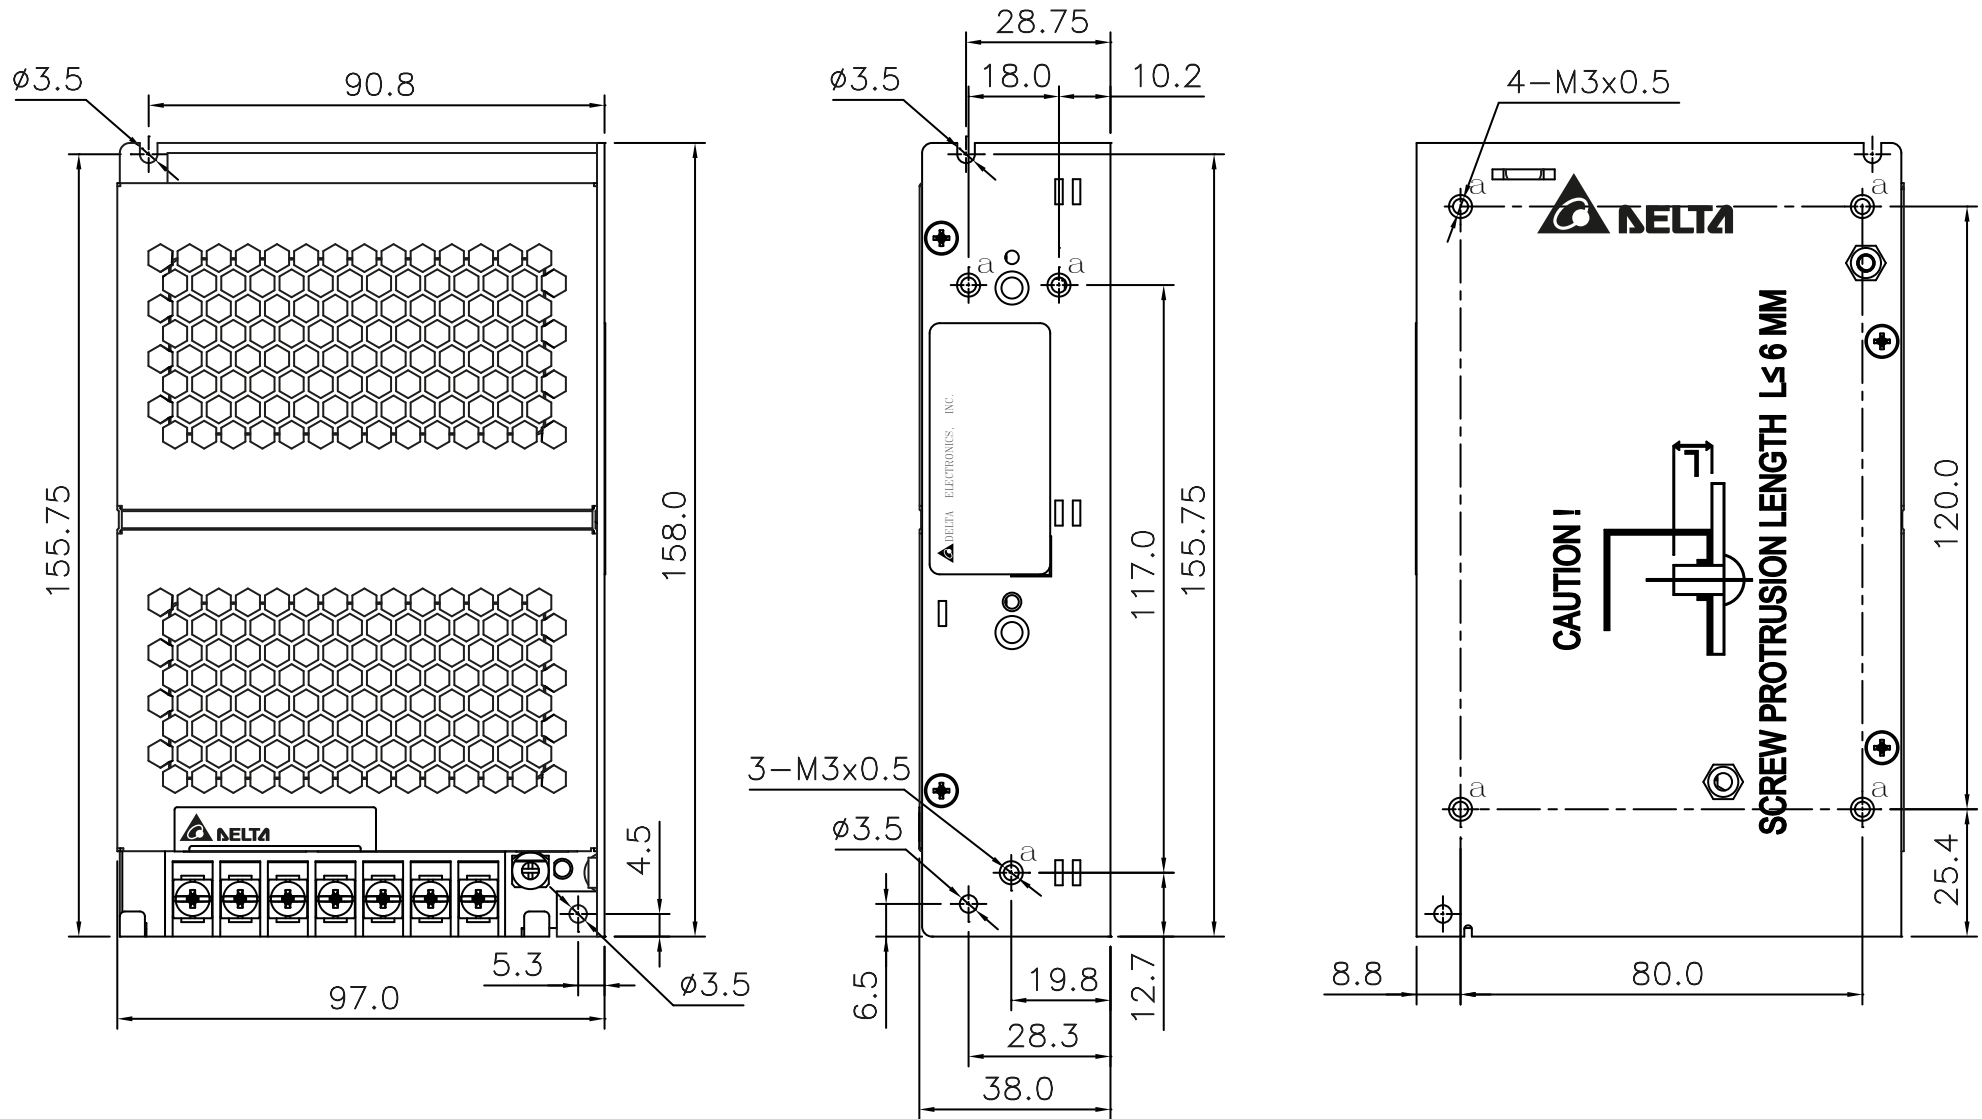

PMH

PMH Panel Mount Power Supply

24V 100W 1 Phase / PMH-24V100WCCS, PMH-24V100WCCA

Replaced by: PMT-24V100W2BA

****Discontinued Product****

PMH

PMH Panel Mount Power Supply

24V 100W 1 Phase / PMH-24V100WCCU, PMH-24V100WCCJ

Replaced by: PMT-24V100W2BA

****Discontinued Product****

PMH

PMH Panel Mount Power Supply

24V 100W 1 Phase / PMH-24V100WCCV, PMH-24V100WCCL

Replaced by: PMT-24V100W2BA

****Discontinued Product****

PMH

PMH Panel Mount Power Supply

24V 100W 1 Phase / PMH-24V100WCCT, PMH-24V100WCCH

Replaced by: PMT-24V100W2BA

****Discontinued Product****