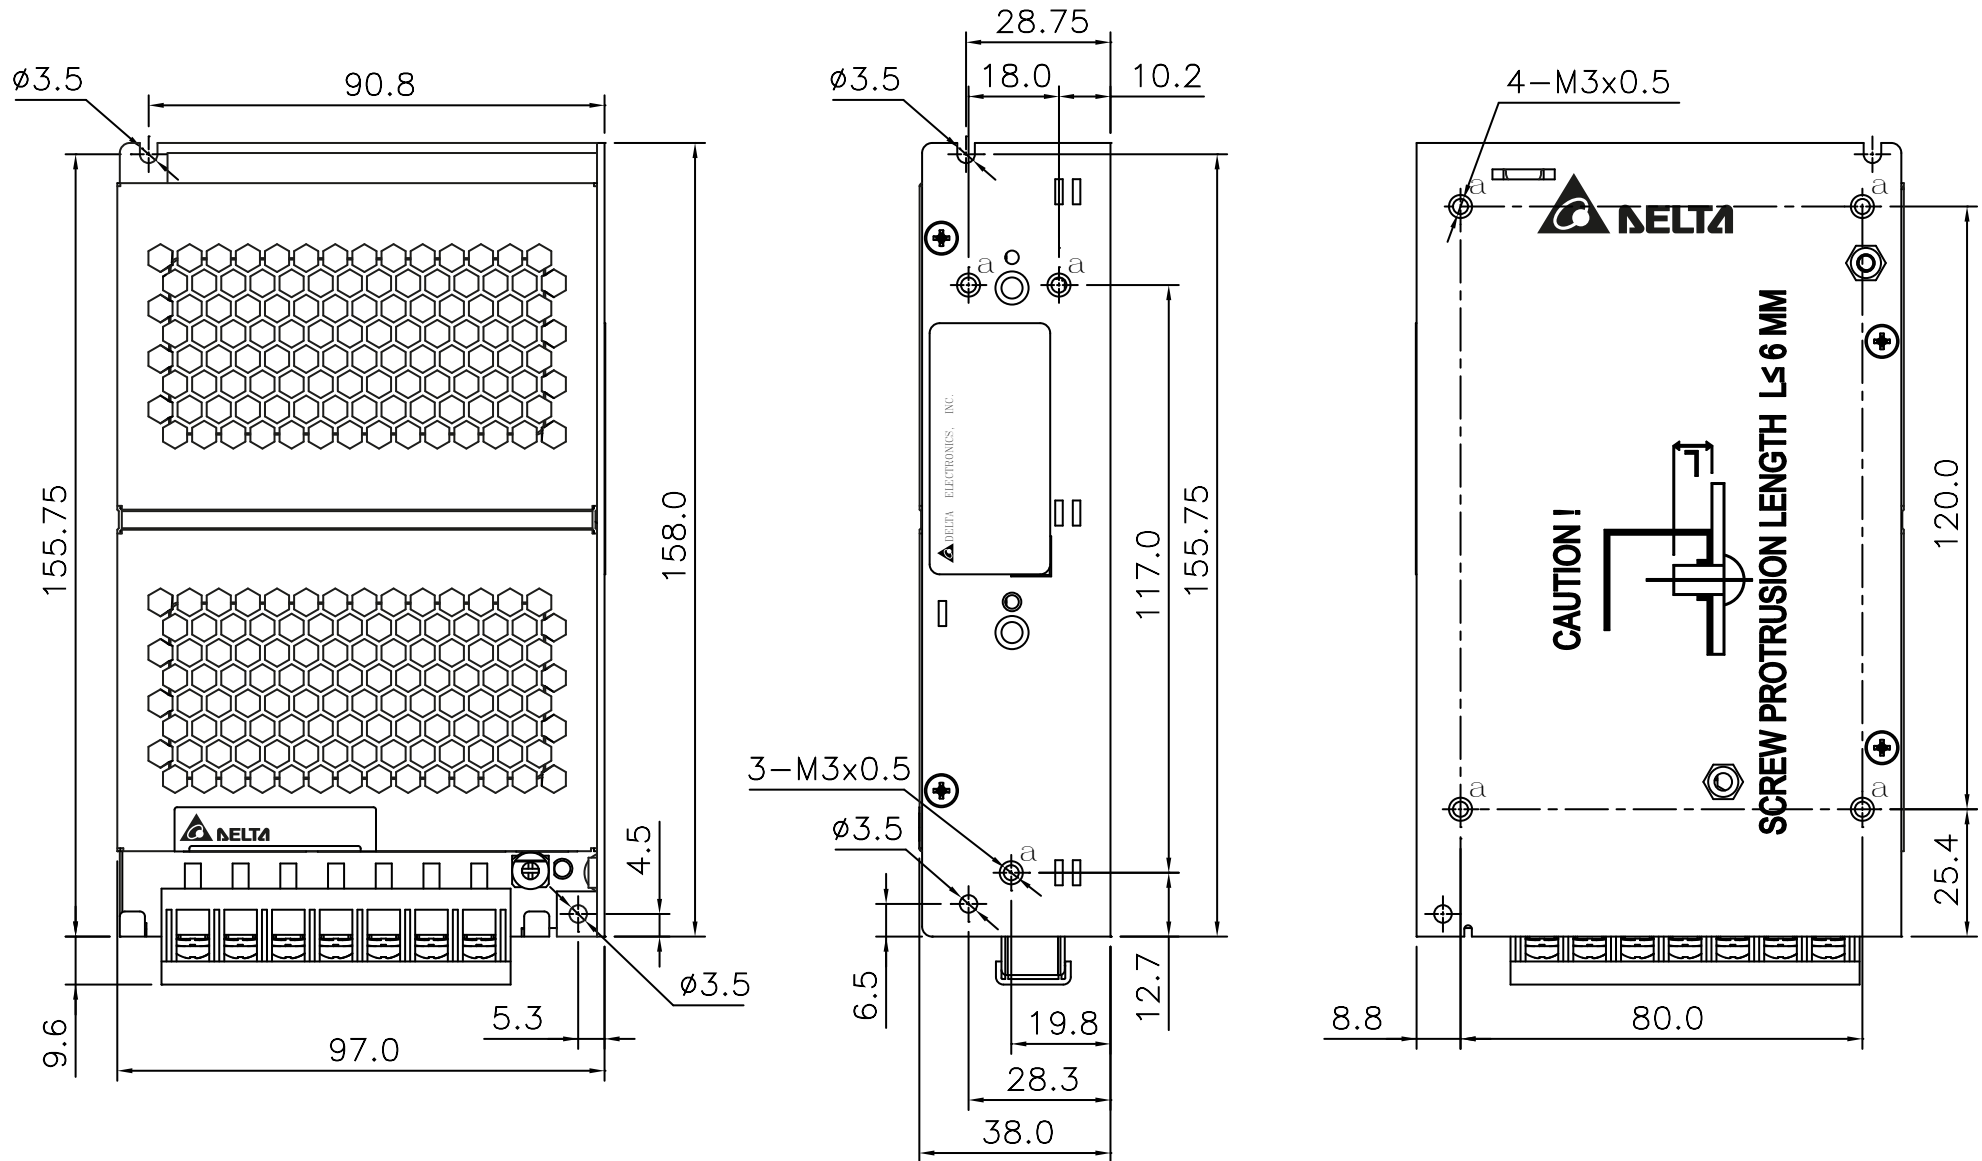

Replaced by: PMT-24V100W2BA

****Discontinued Product****

PMH

PMH Panel Mount Power Supply

24V 100W 1 Phase / PMH-24V100WCCV, PMH-24V100WCCL

Replaced by: PMT-24V100W2BA

****Discontinued Product****

PMH