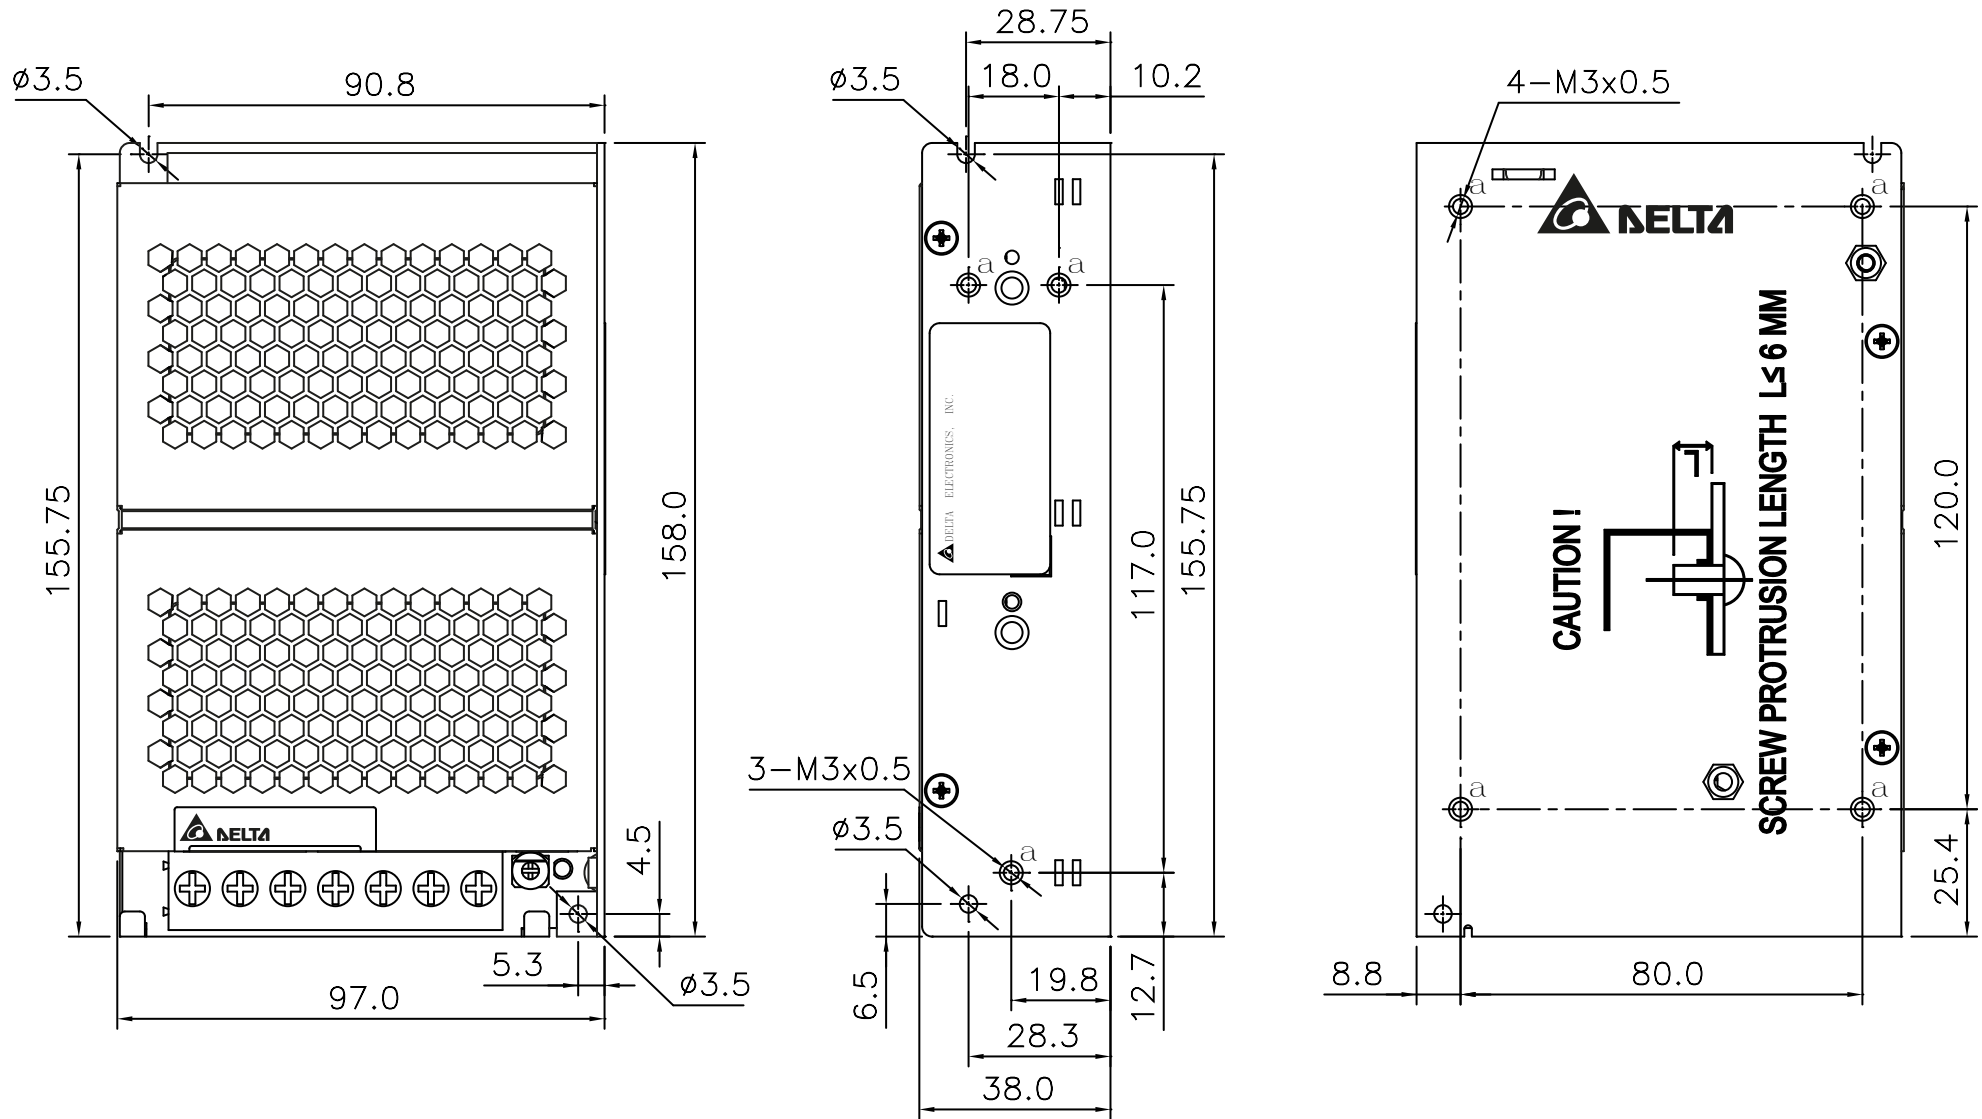

PMH

PMH Panel Mount Power Supply

24V 100W 1 Phase / PMH-24V100WCCS, PMH-24V100WCCA

Replaced by: PMT-24V100W2BA

****Discontinued Product****

PMH

PMH Panel Mount Power Supply

24V 100W 1 Phase / PMH-24V100WCCU, PMH-24V100WCCJ

Replaced by: PMT-24V100W2BA

****Discontinued Product****

PMH

PMH Panel Mount Power Supply

24V 100W 1 Phase / PMH-24V100WCCV, PMH-24V100WCCL

Replaced by: PMT-24V100W2BA

****Discontinued Product****

PMH