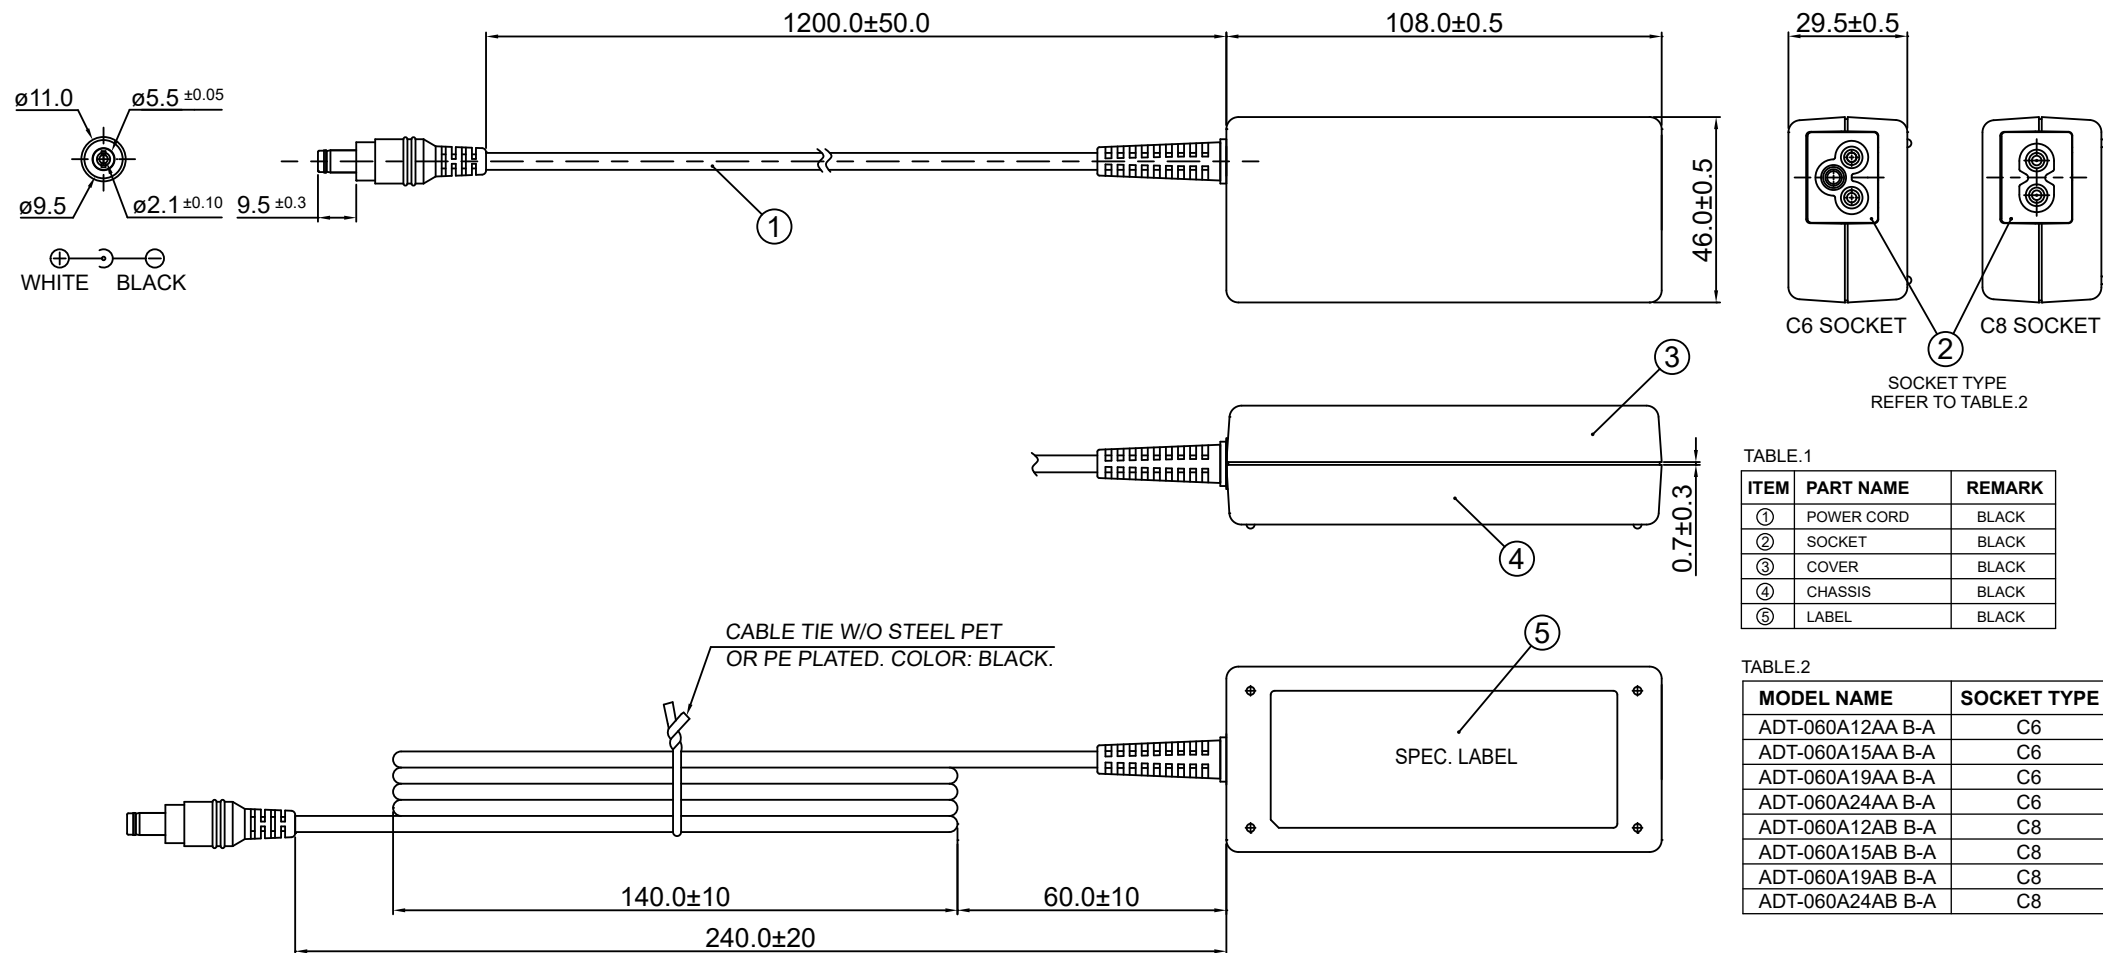

## 60W / ADT-060A series

TABLE.1

ITEM	PART NAME	REMARK
①	POWER CORD	BLACK
②	SOCKET	BLACK
③	COVER	BLACK
④	CHASSIS	BLACK
⑤	LABEL	BLACK

TABLE.2

MODEL NAME	SOCKET TYPE
ADT-060A12AA B-A	C6
ADT-060A15AA B-A	C6
ADT-060A19AA B-A	C6
ADT-060A24AA B-A	C6
ADT-060A12AB B-A	C8
ADT-060A15AB B-A	C8
ADT-060A19AB B-A	C8
ADT-060A24AB B-A	C8