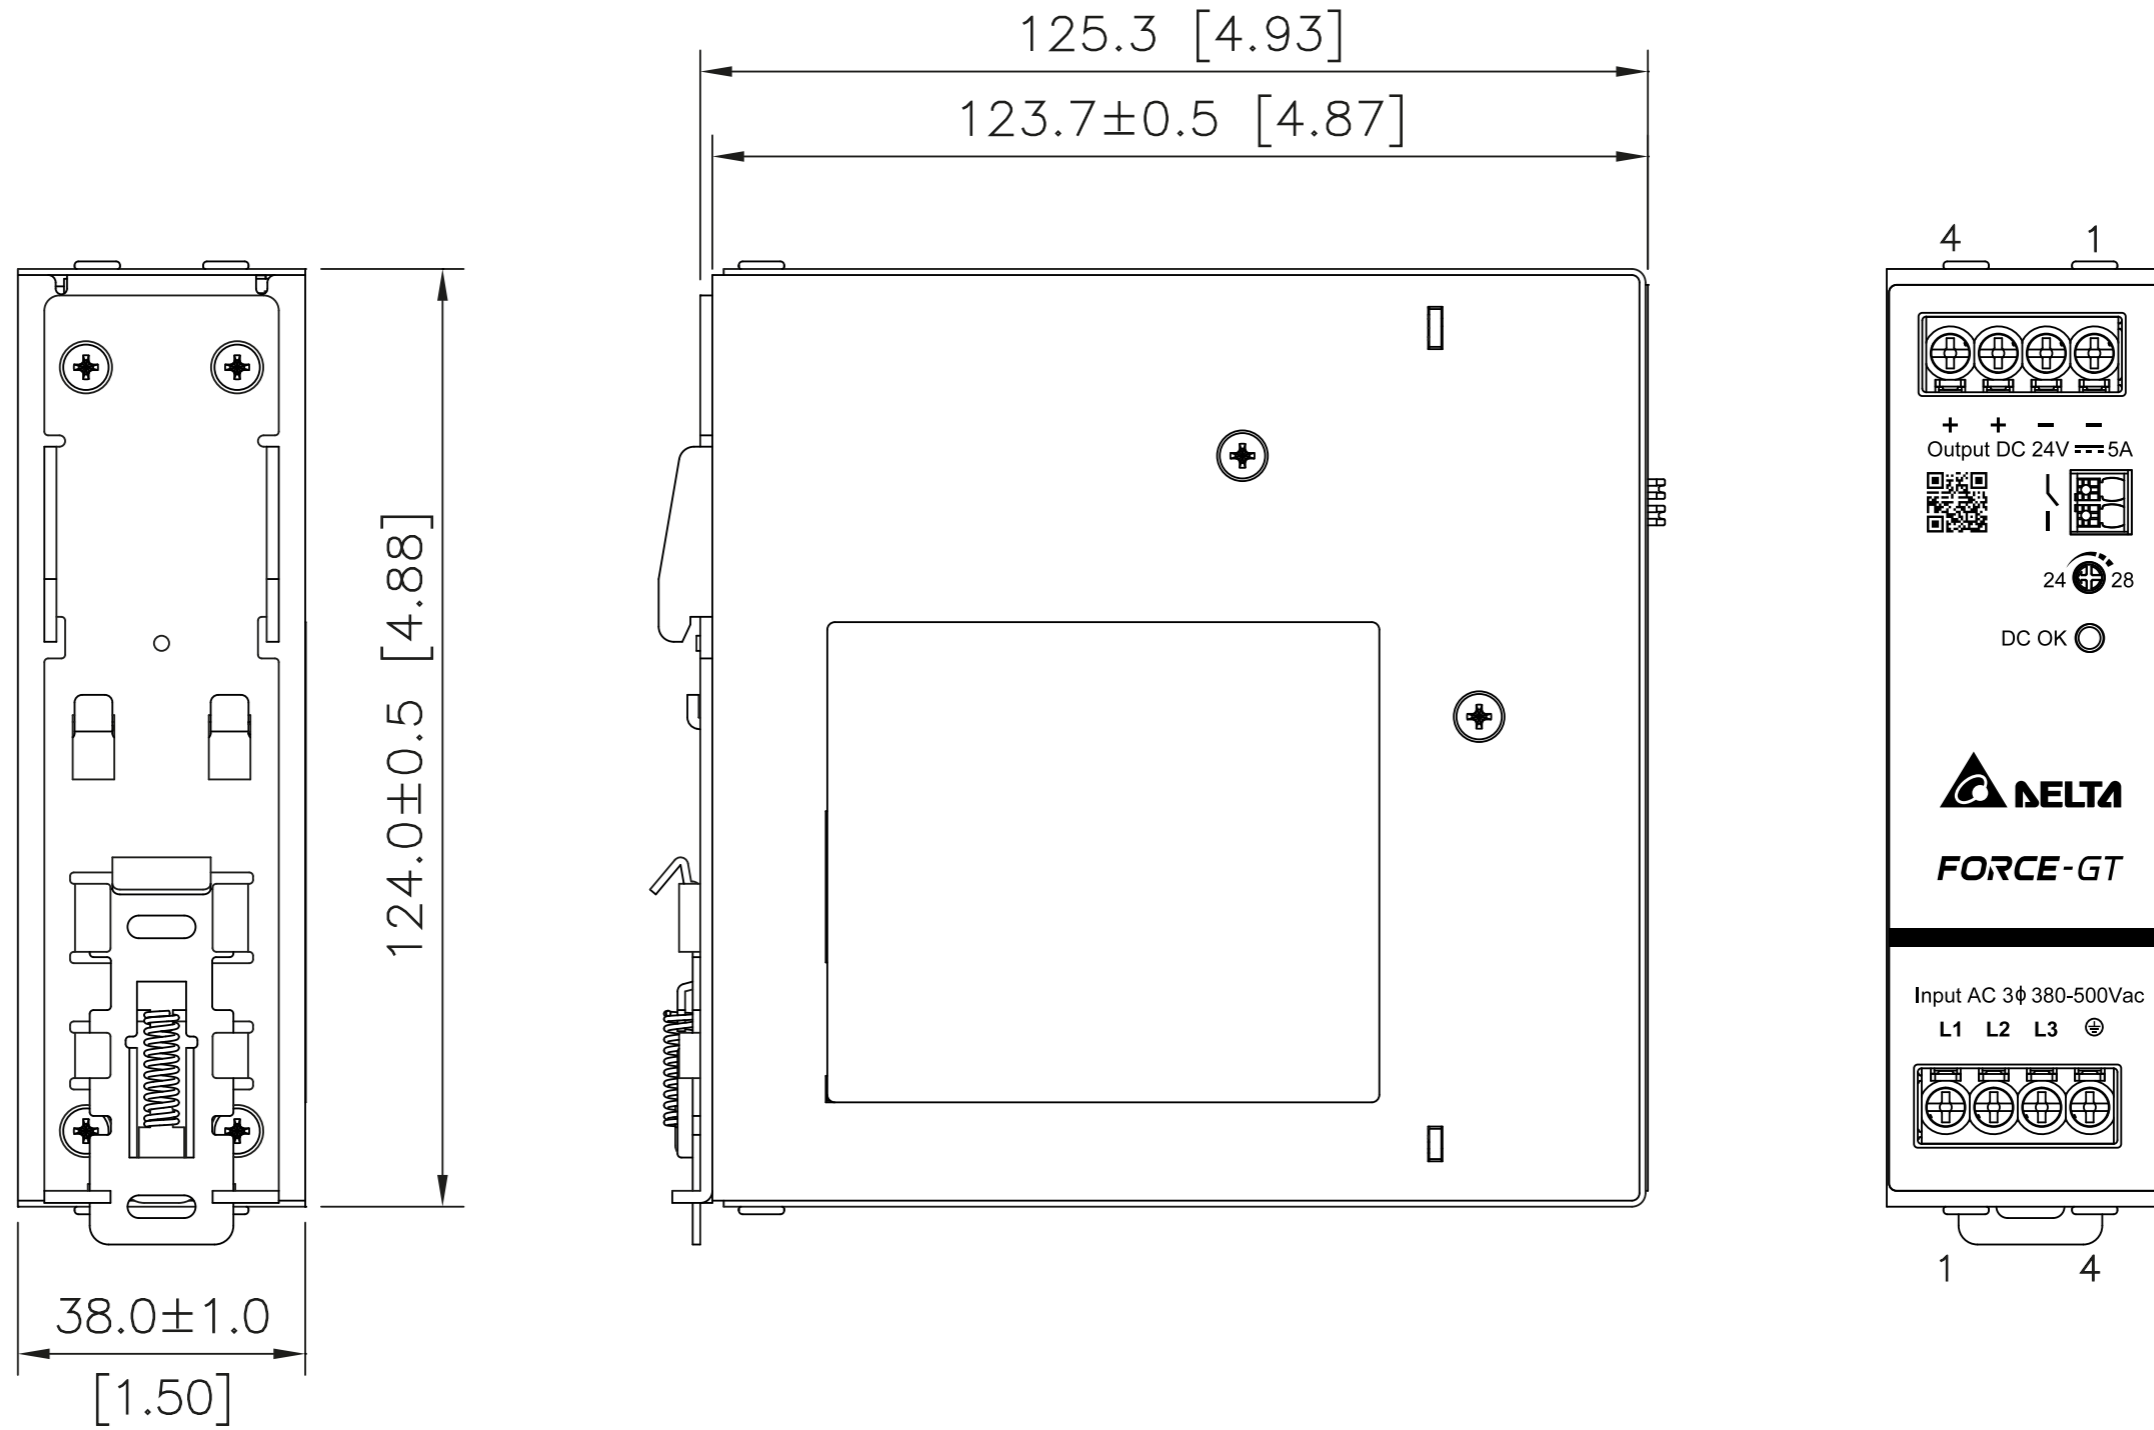

## Force-GT DIN Rail Power Supply

24V 120W 3 Phase / DRF-24V120W3GBA