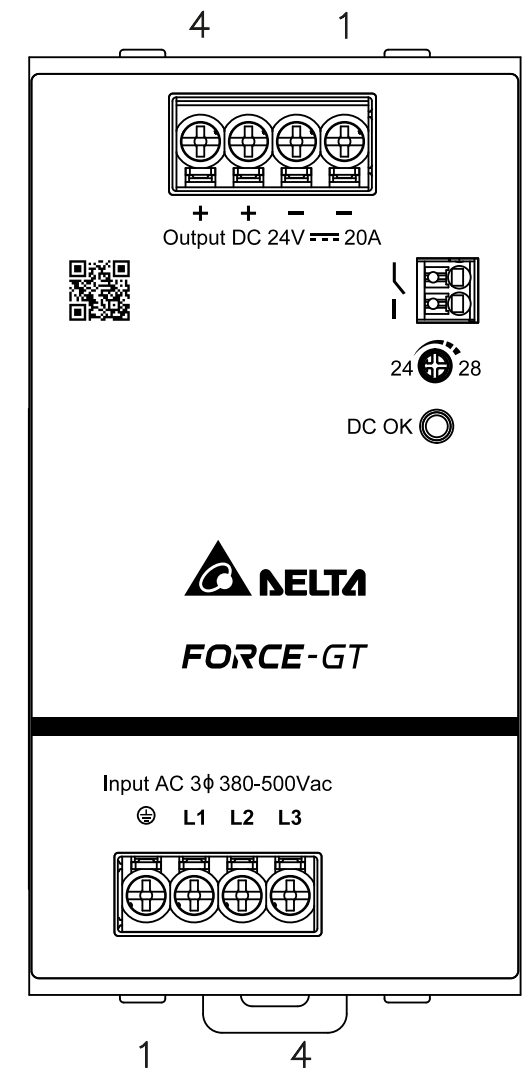

FORCE-GT

Force-GT DIN Rail Power Supply

24V 480W 3 Phase / DRF-24V480W3GBA

FORCE-GT

Force-GT DIN Rail Power Supply

24V 480W 3 Phase / DRF-24V480W3GTA