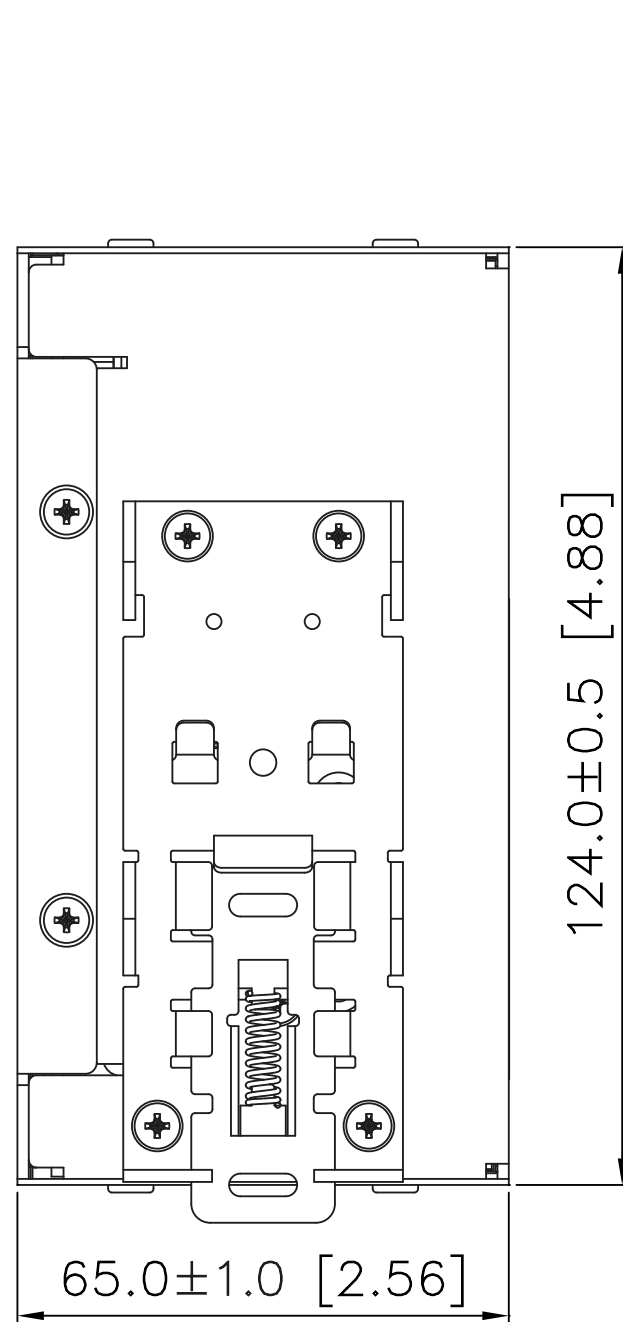

FORCE-GT

Force-GT DIN Rail Power Supply

24V 480W 3 Phase / DRF-24V480W3GBA

FORCE-GT

Force-GT DIN Rail Power Supply

24V 480W 3 Phase / DRF-24V480W3GTA