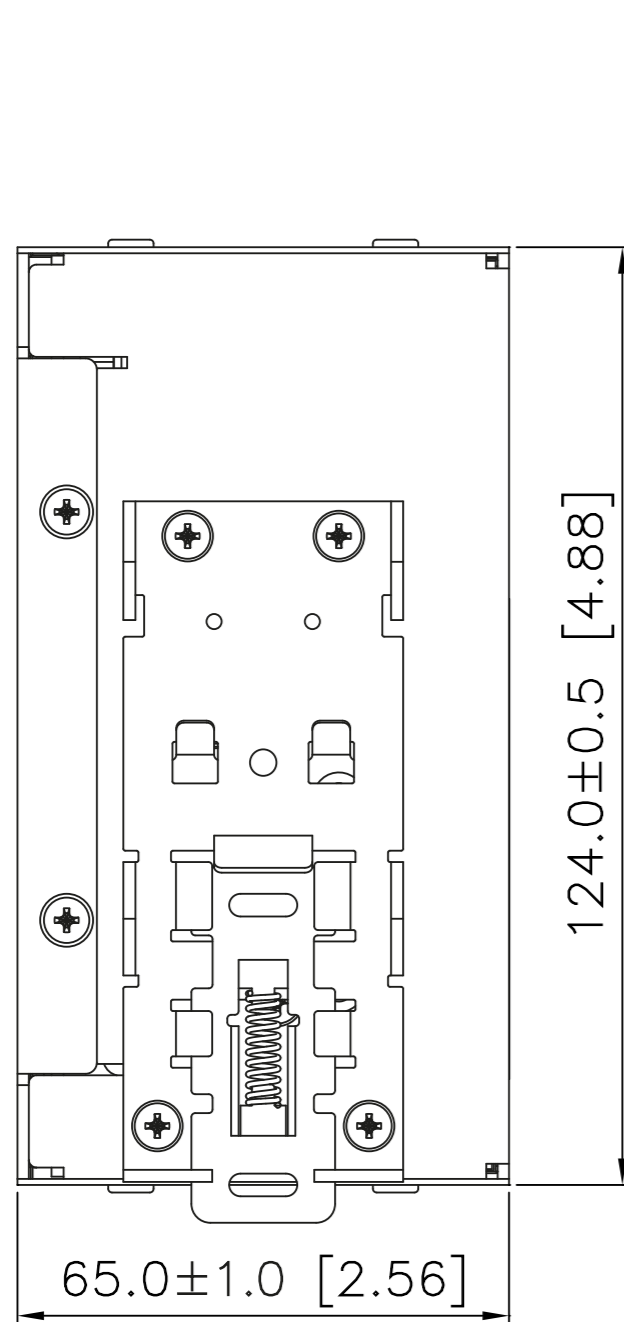

FORCE-GT

Force-GT DIN Rail Power Supply

48V 480W 3 Phase / DRF-48V480W3GBA

FORCE-GT

Force-GT DIN Rail Power Supply

48V 480W 3 Phase / DRF-48V480W3GTA