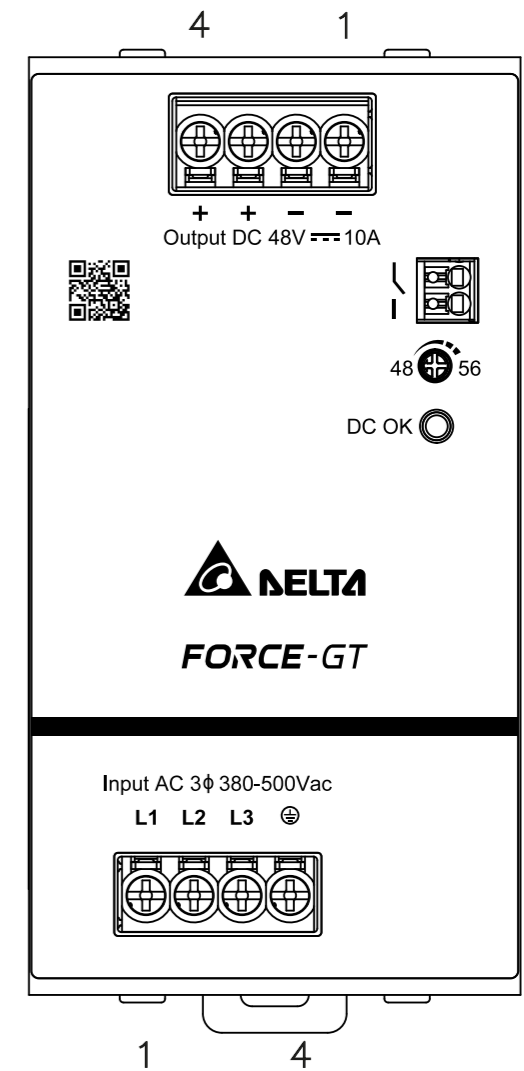

FORCE-GT

Force-GT DIN Rail Power Supply

48V 480W 3 Phase / DRF-48V480W3GBA

FORCE-GT

Force-GT DIN Rail Power Supply

48V 480W 3 Phase / DRF-48V480W3GTA