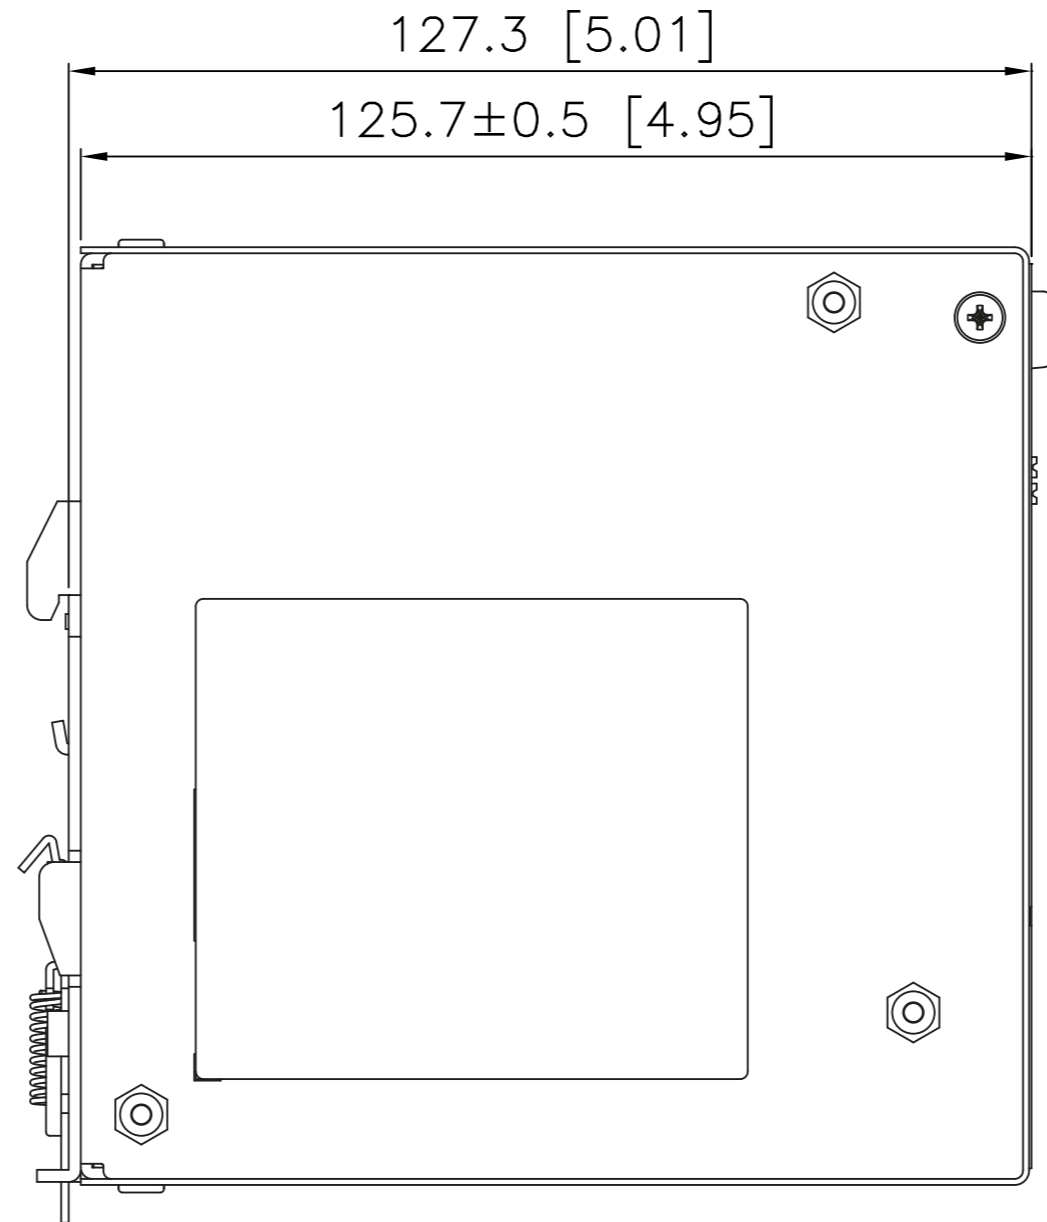

FORCE-GT

Force-GT DIN Rail Power Supply

48V 480W 3 Phase / DRF-48V480W3GBA

FORCE-GT

Force-GT DIN Rail Power Supply

48V 480W 3 Phase / DRF-48V480W3GTA