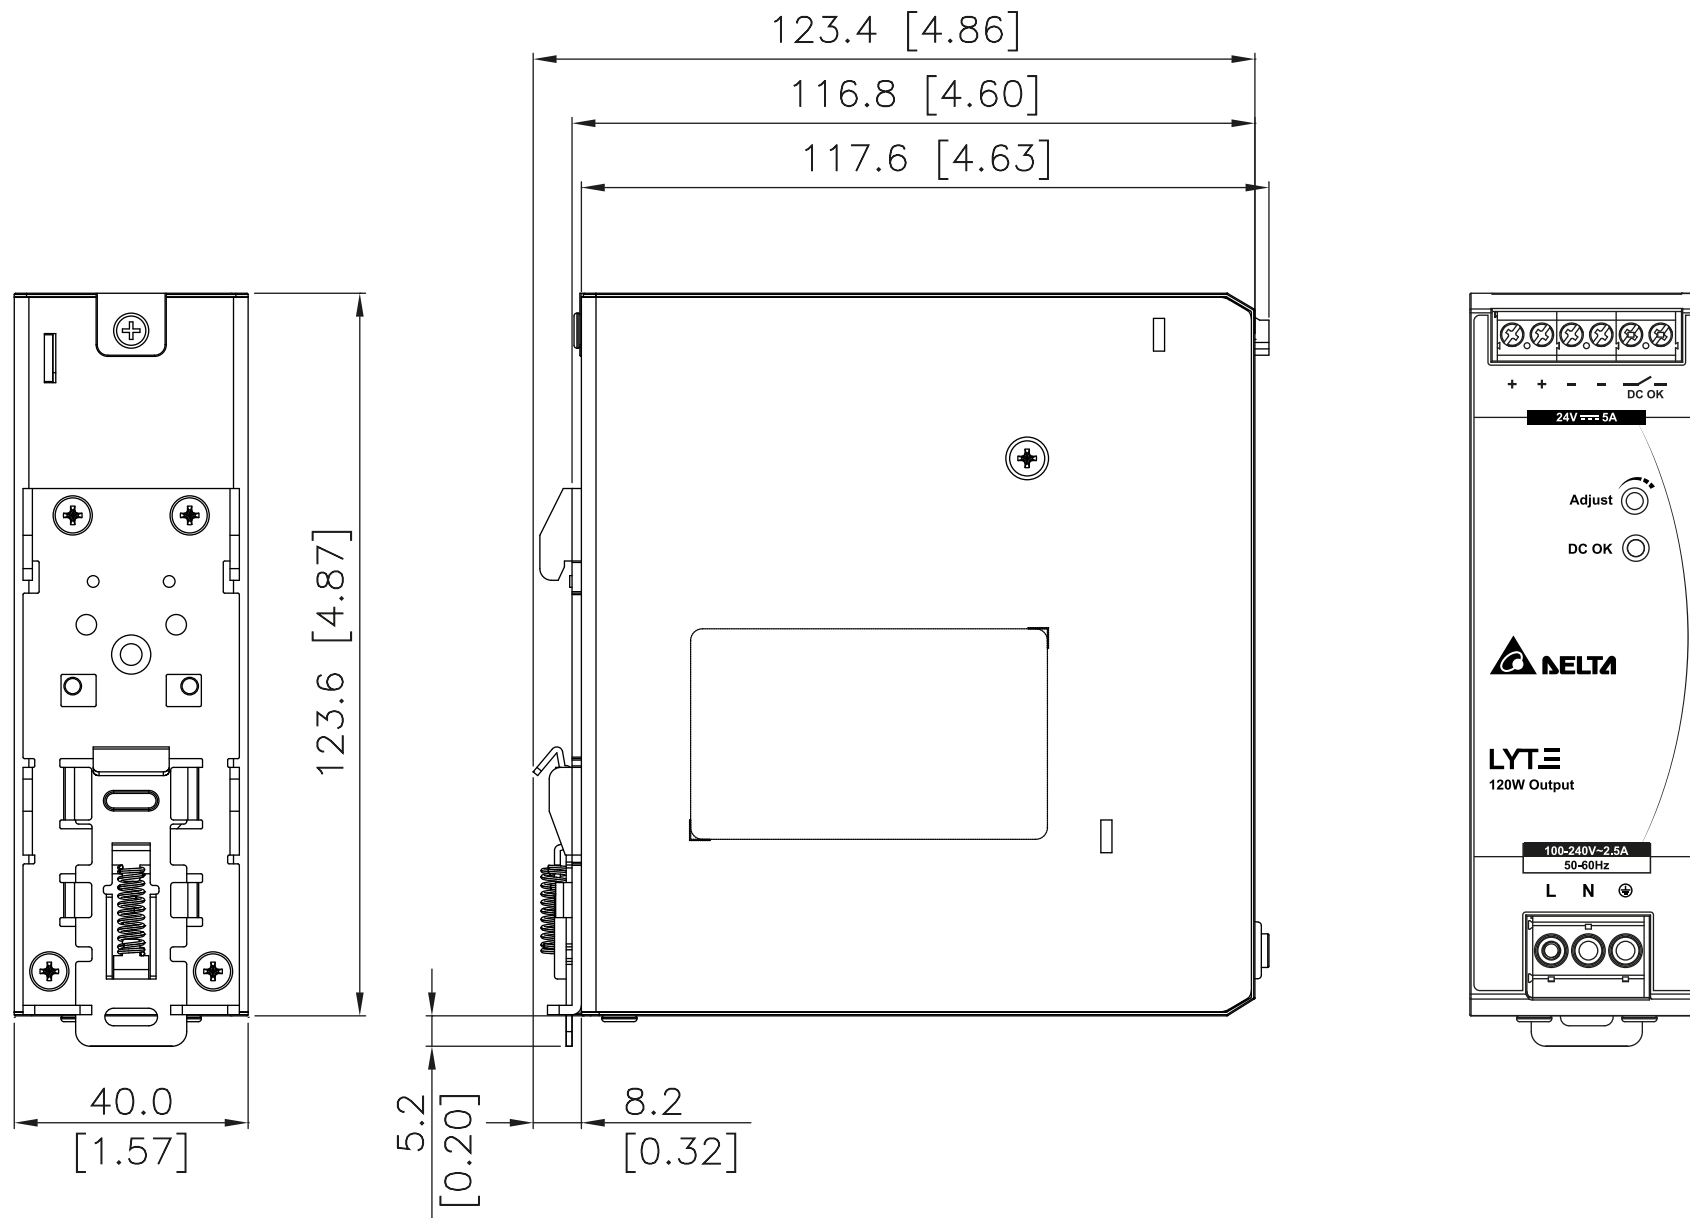

LYTE DIN Rail Power Supply

24V 120W 1 Phase / DRL-24V120W1AS

LYTE DIN Rail Power Supply

24V 120W 1 Phase / DRL-24V120W1AA