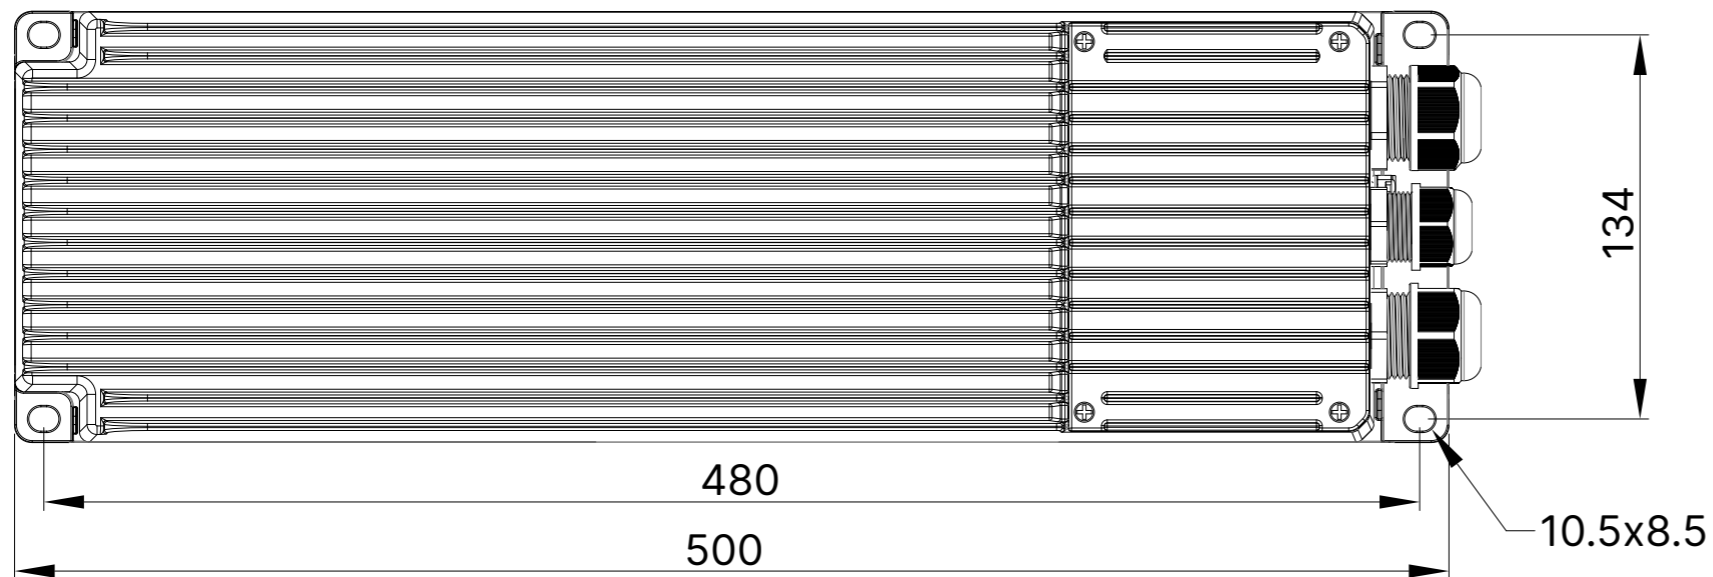

EUCO Arena Sport LED Driver

EUCO-1K2200GCA / EUCO-1K6200GCA / EUCO-1K8200GCA

Shipment without cables