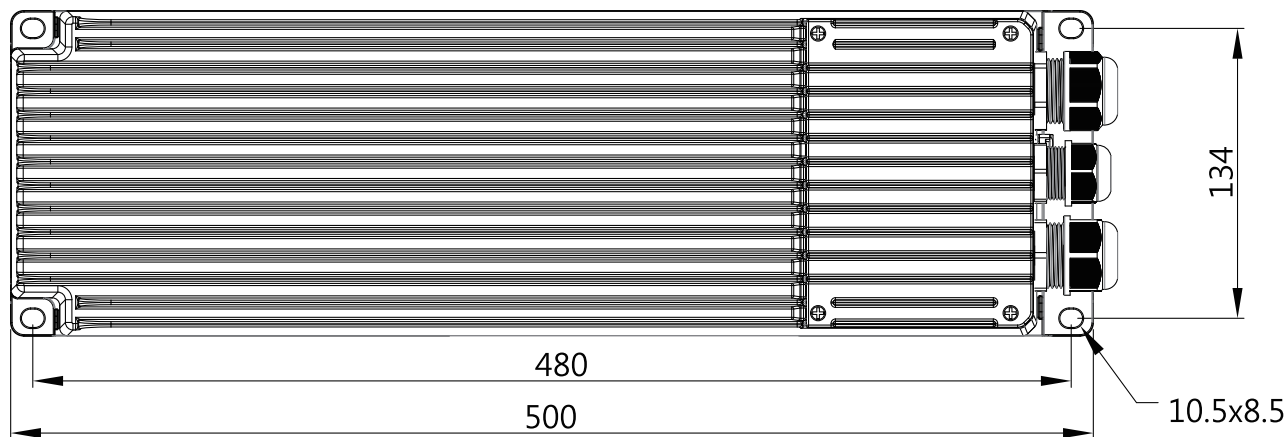

EUCO Arena Sport LED Driver

EUCO-1K4200GIA

Shipment without cables