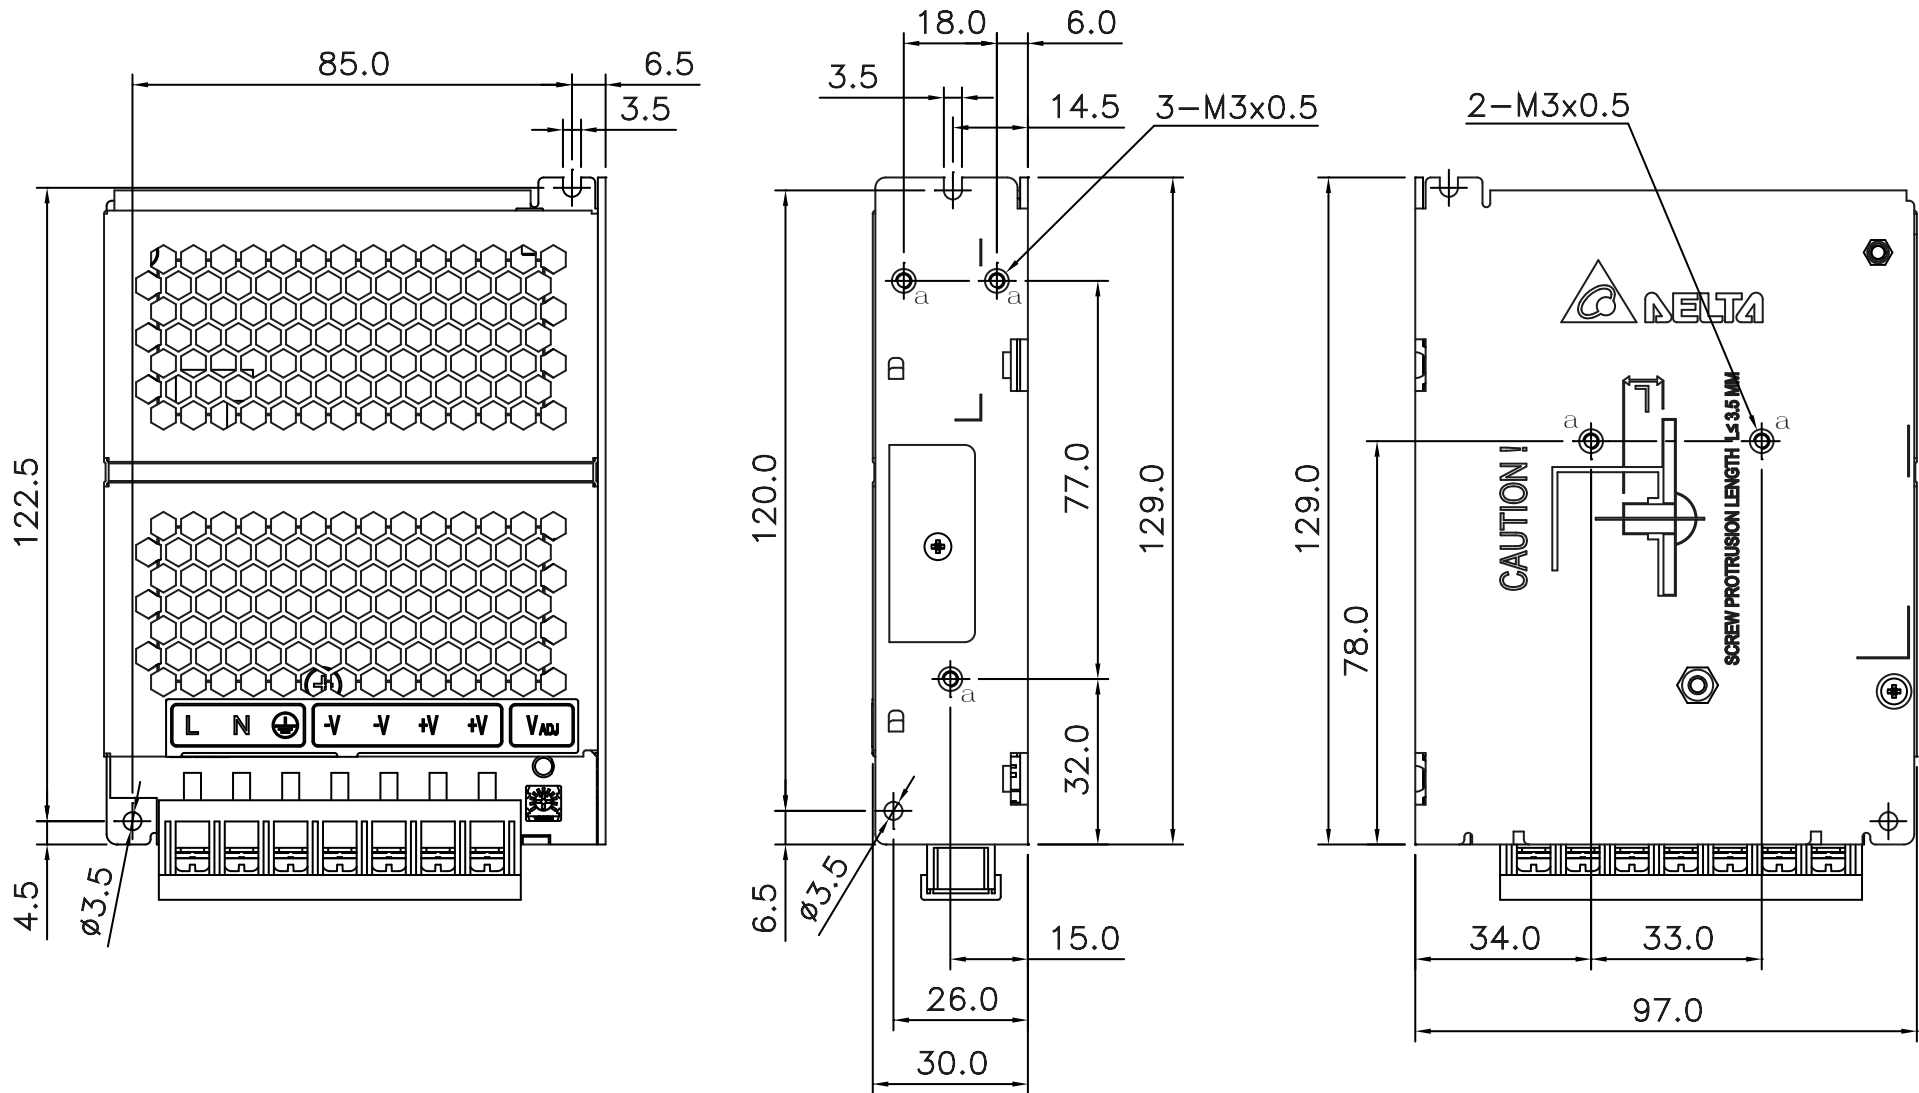

PMH

PMH Panel Mount Power Supply

12V 100W 1 Phase / PMH-12V100WCLV

Replaced by: PMT-12V100W2BA

Discontinued Product