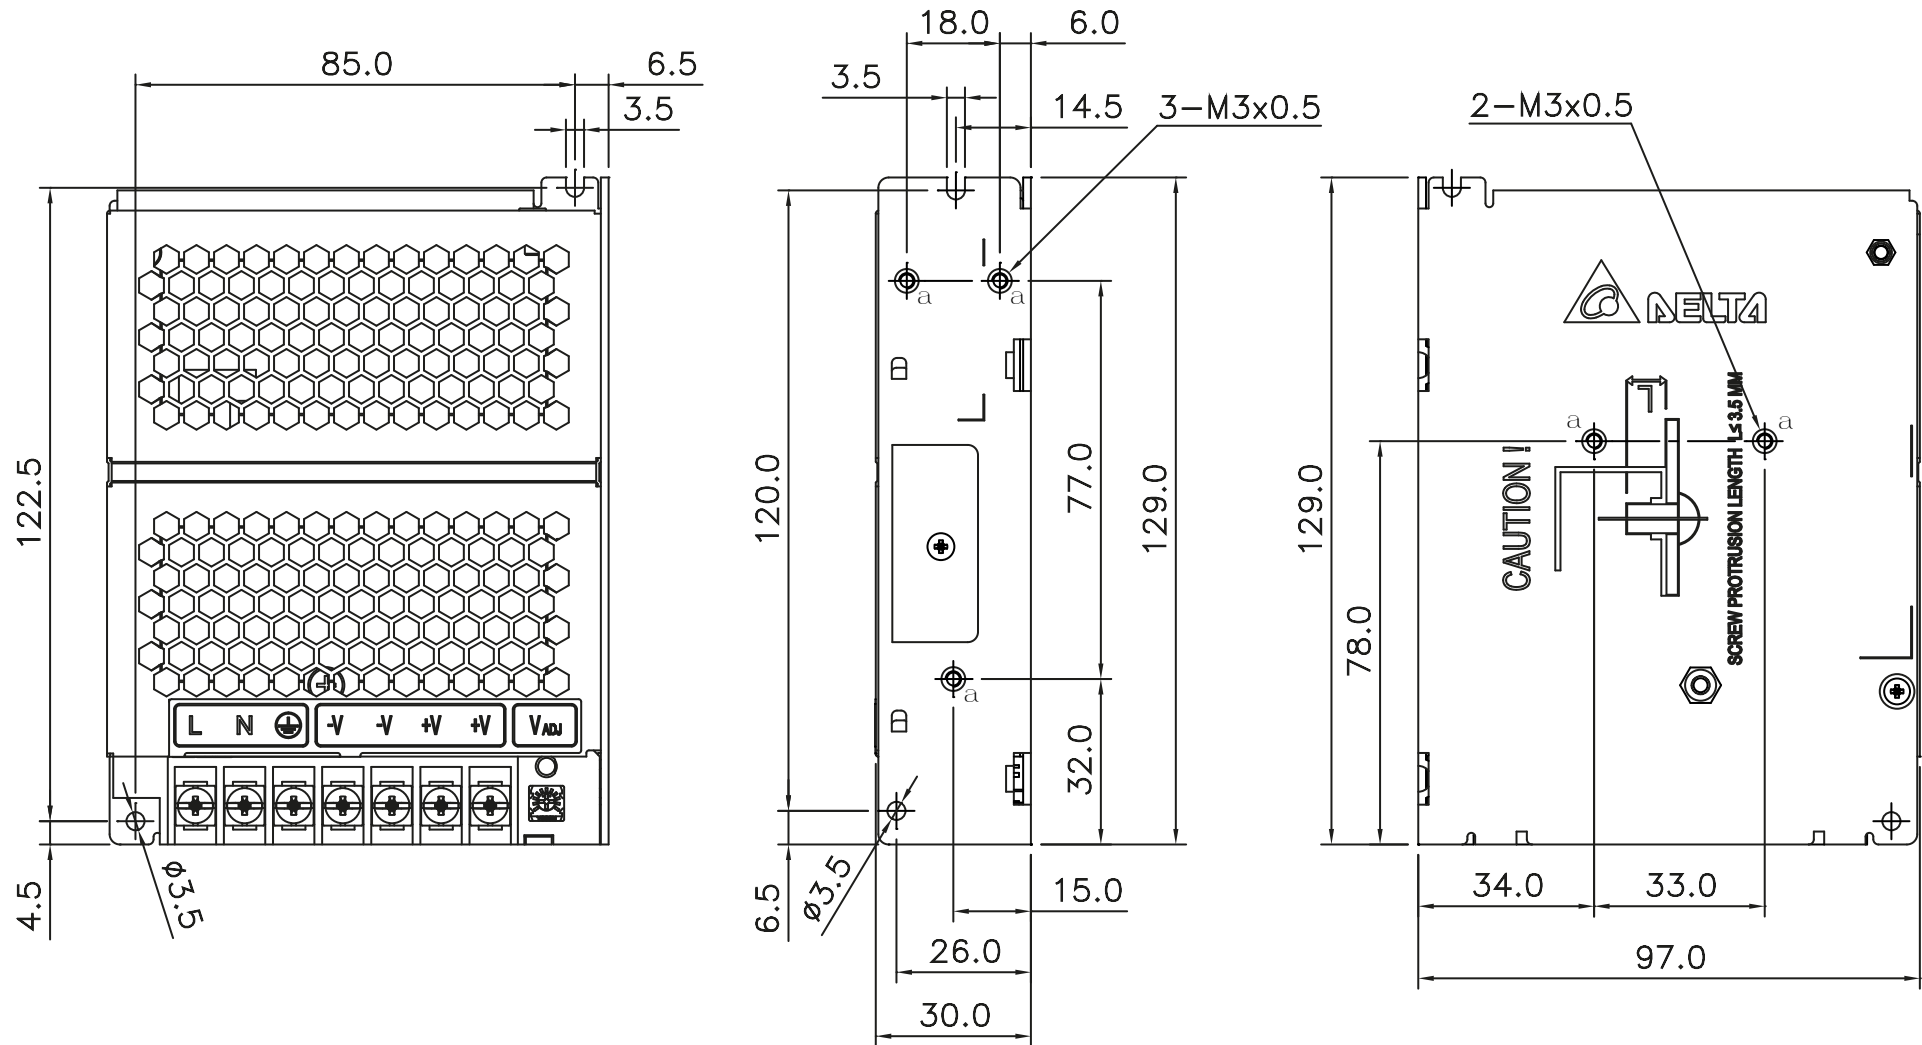

## PMH Panel Mount Power Supply

12V 100W 1 Phase / PMH-12V100WCLS

Replaced by: PMT-12V100W2BA

**\*\*Discontinued Product\*\***