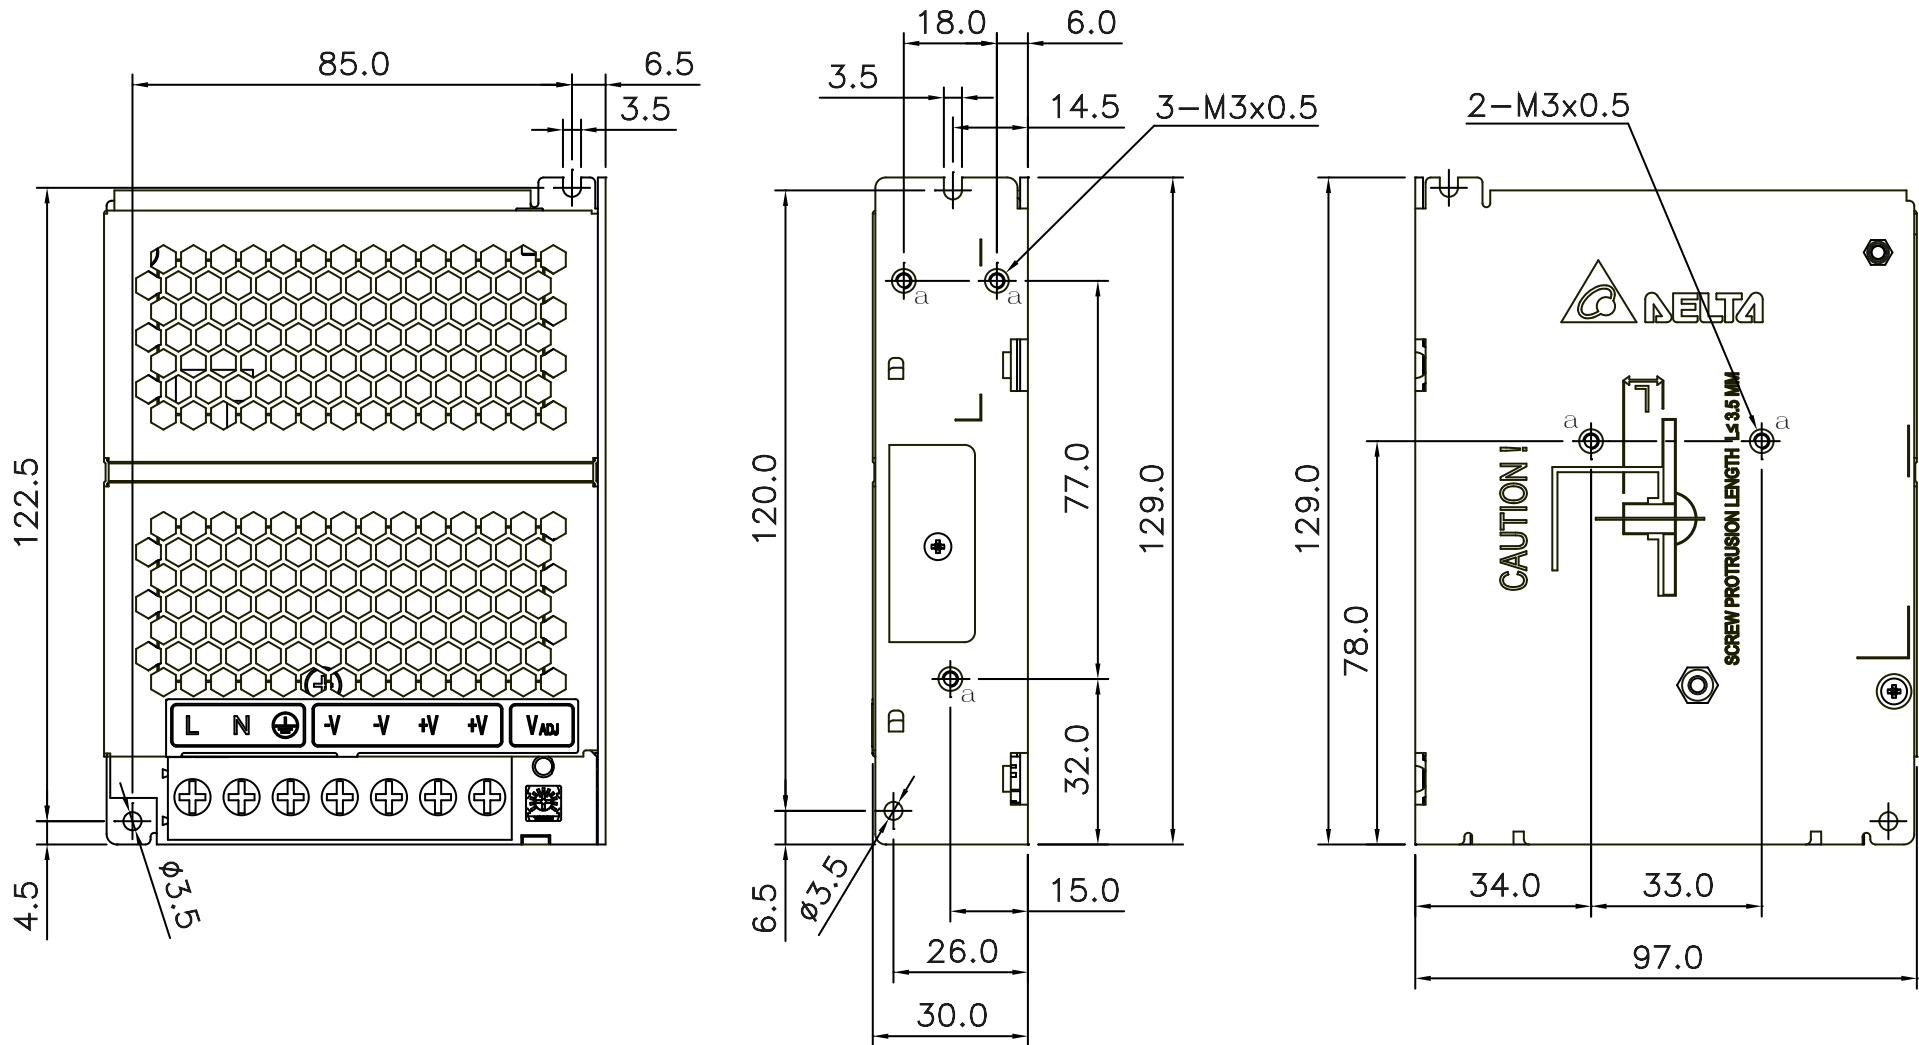

PMH

PMH Panel Mount Power Supply

12V 100W 1 Phase / PMH-12V100WCLU

Replaced by: PMT-12V100W2BA

Discontinued Product