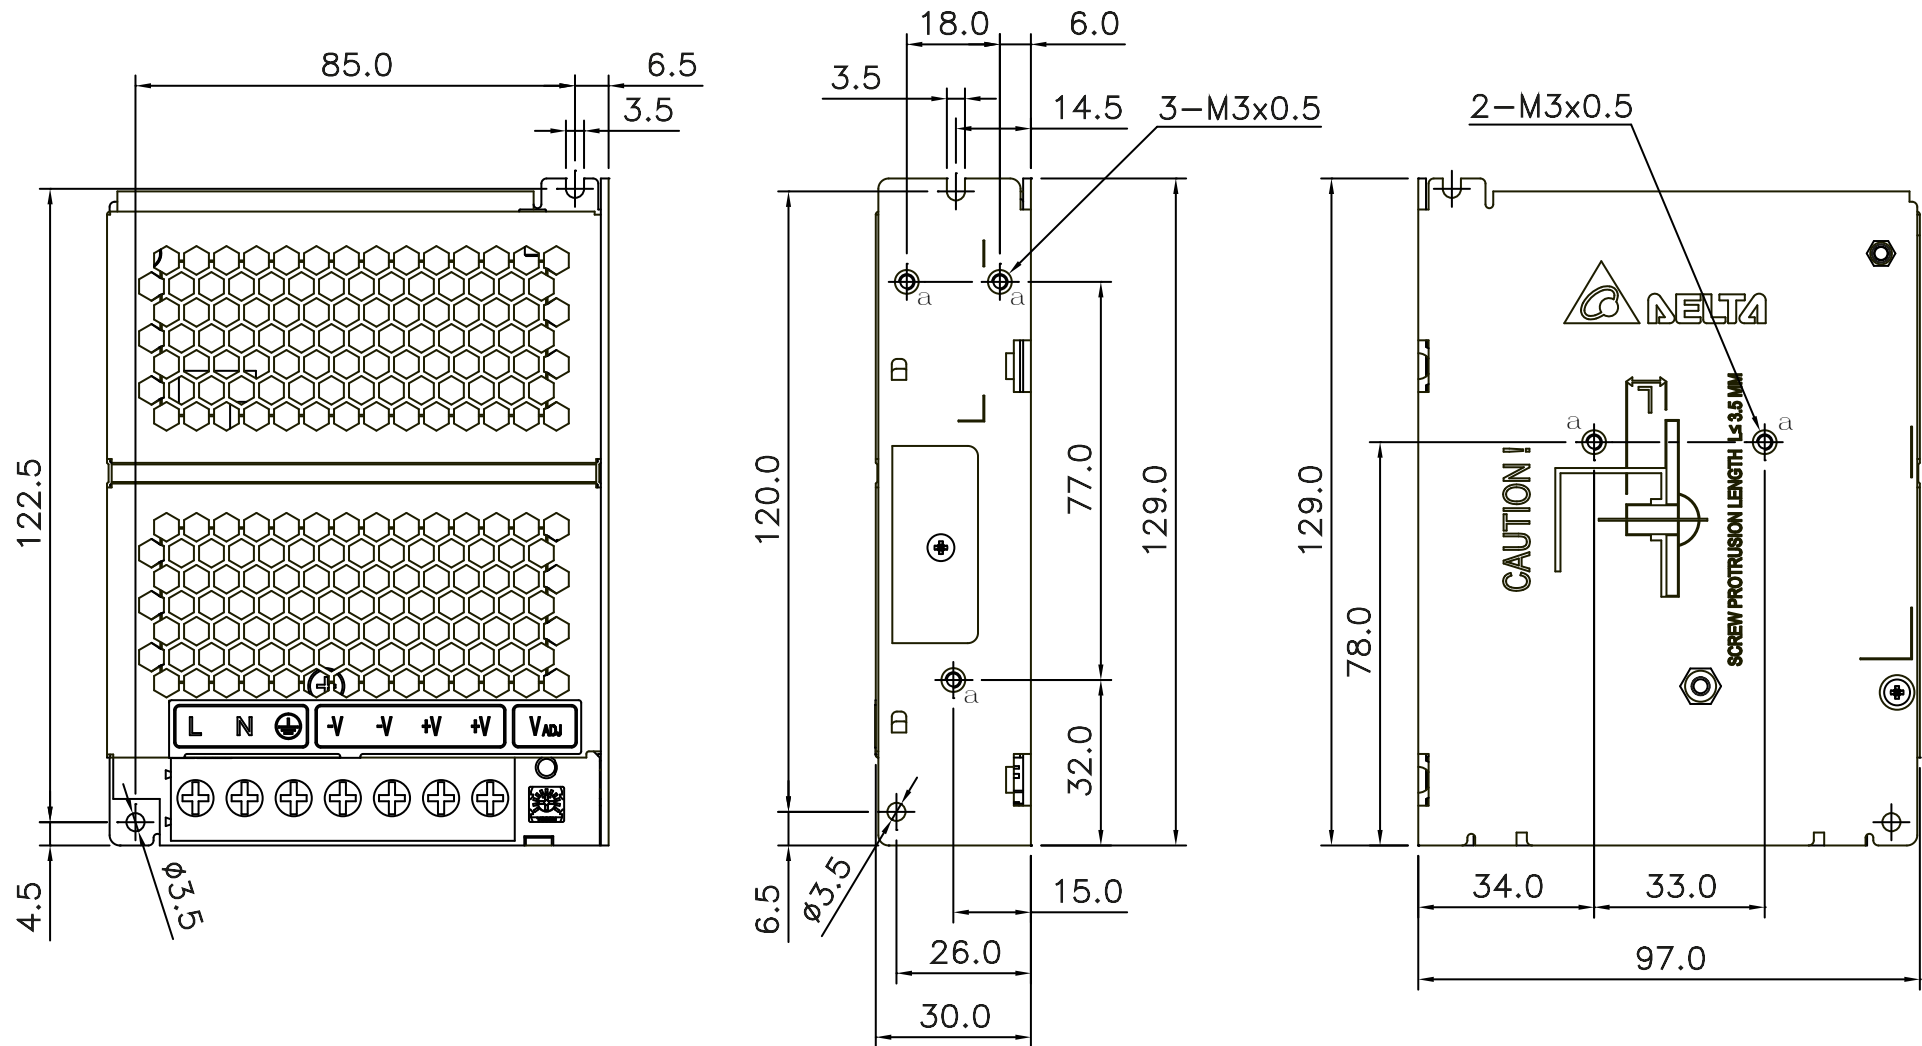

PMH

PMH Panel Mount Power Supply

24V 100W 1 Phase / PMH-24V100WCLS

PMH

PMH Panel Mount Power Supply

24V 100W 1 Phase / PMH-24V100WCLU

Replaced by: PMH-24V100WCLS, PMH-24V100WCLT

****Discontinued Product****

PMH

PMH Panel Mount Power Supply

24V 100W 1 Phase / PMH-24V100WCLV

Replaced by: PMH-24V100WCLS, PMH-24V100WCLT

****Discontinued Product****

PMH

PMH Panel Mount Power Supply

24V 100W 1 Phase / PMH-24V100WCLT