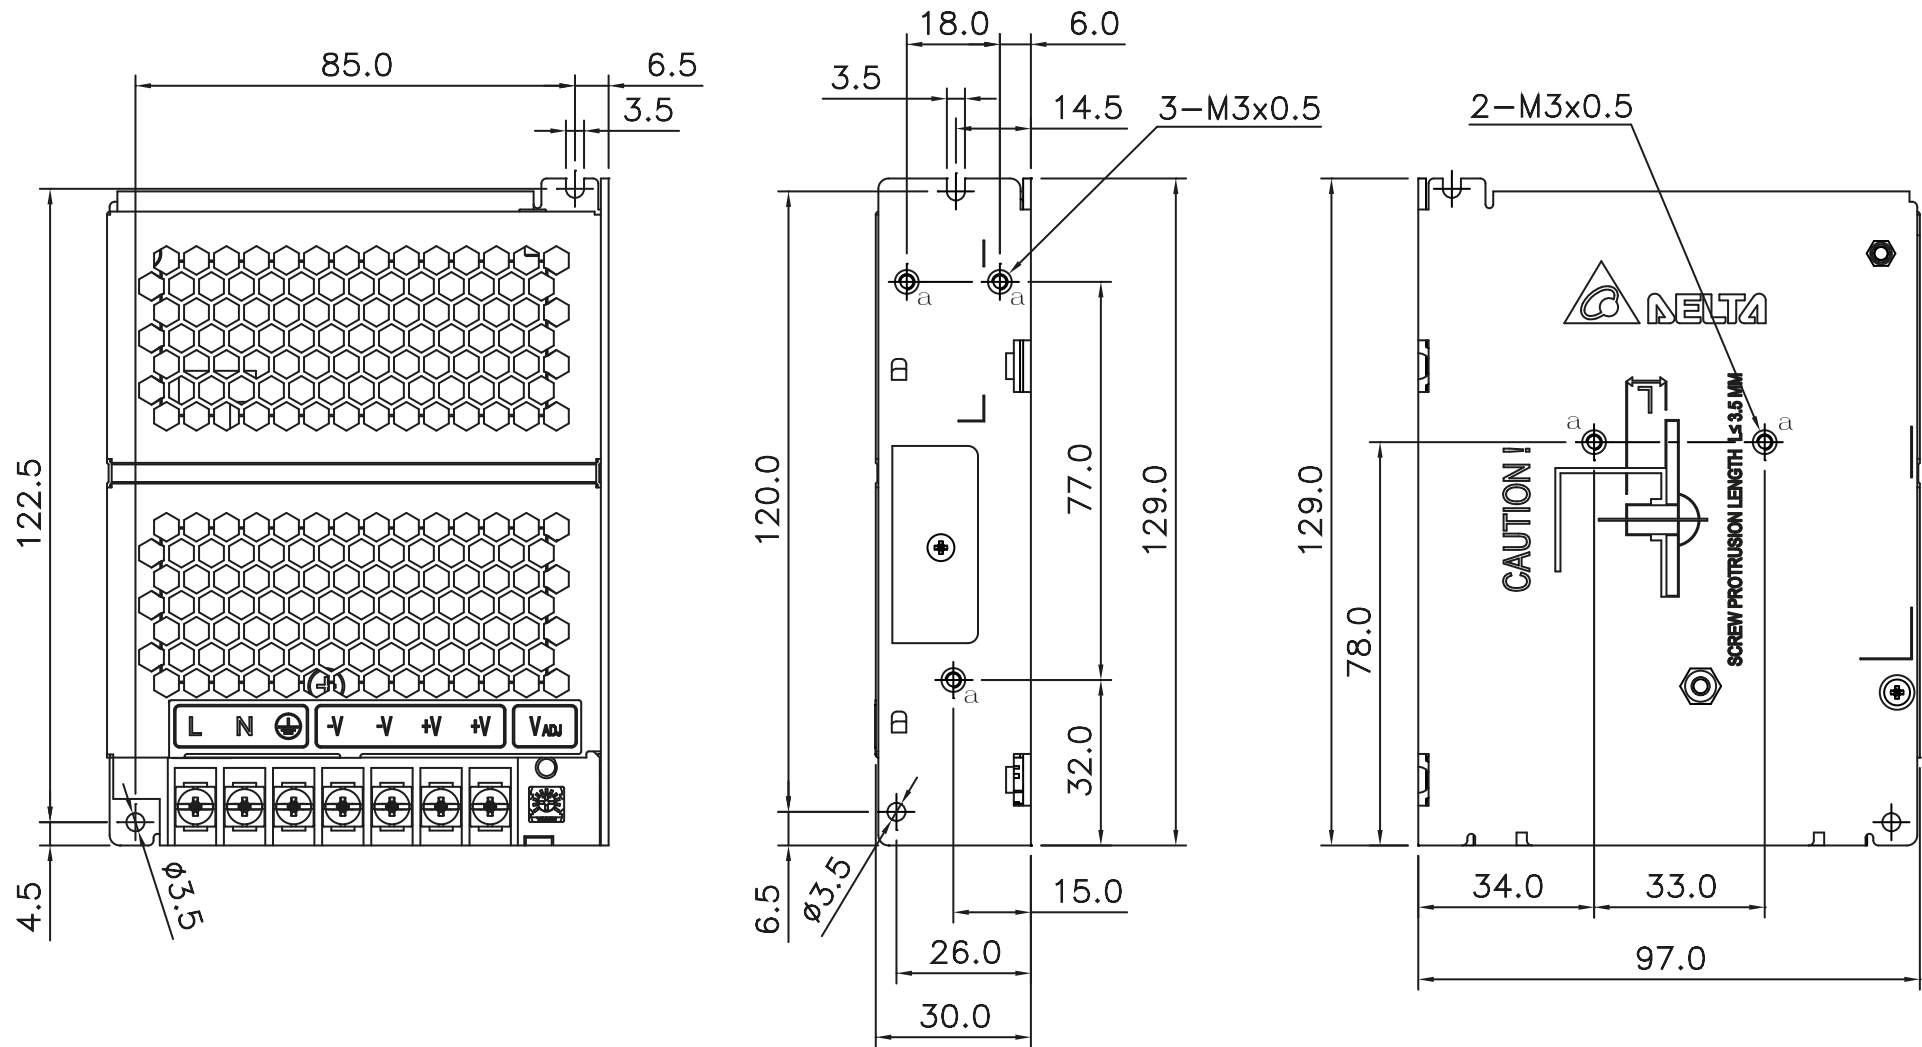

PMH

PMH Panel Mount Power Supply

24V 100W 1 Phase / PMH-24V100WCLS

PMH

PMH Panel Mount Power Supply

24V 100W 1 Phase / PMH-24V100WCLU

Replaced by: PMH-24V100WCLS, PMH-24V100WCLT

****Discontinued Product****

PMH

PMH Panel Mount Power Supply

24V 100W 1 Phase / PMH-24V100WCLV

Replaced by: PMH-24V100WCLS, PMH-24V100WCLT

****Discontinued Product****

PMH

PMH Panel Mount Power Supply

24V 100W 1 Phase / PMH-24V100WCLT