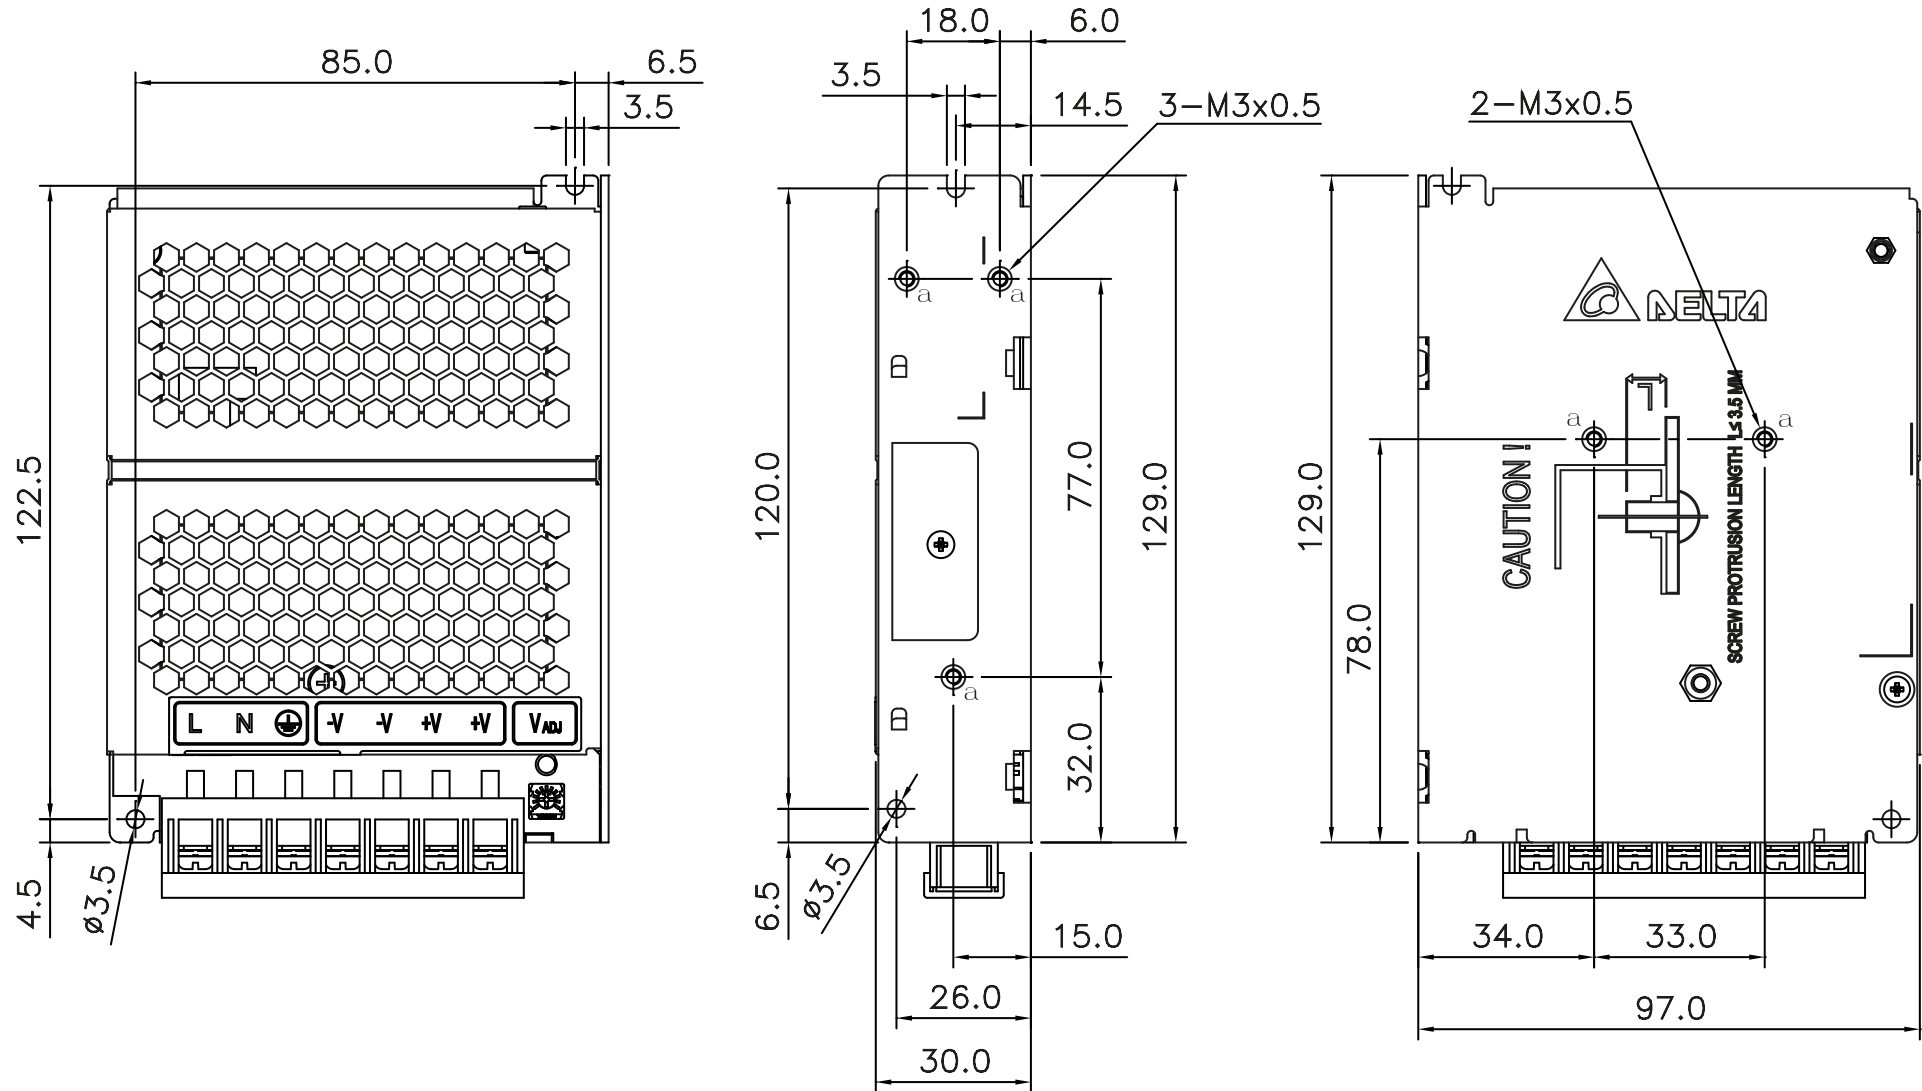

PMH

PMH Panel Mount Power Supply

24V 100W 1 Phase / PMH-24V100WCLS

PMH

PMH Panel Mount Power Supply

24V 100W 1 Phase / PMH-24V100WCLU

Replaced by: PMH-24V100WCLS, PMH-24V100WCLT

****Discontinued Product****

PMH

PMH Panel Mount Power Supply

24V 100W 1 Phase / PMH-24V100WCLV

Replaced by: PMH-24V100WCLS, PMH-24V100WCLT

****Discontinued Product****

PMH

PMH Panel Mount Power Supply

24V 100W 1 Phase / PMH-24V100WCLT