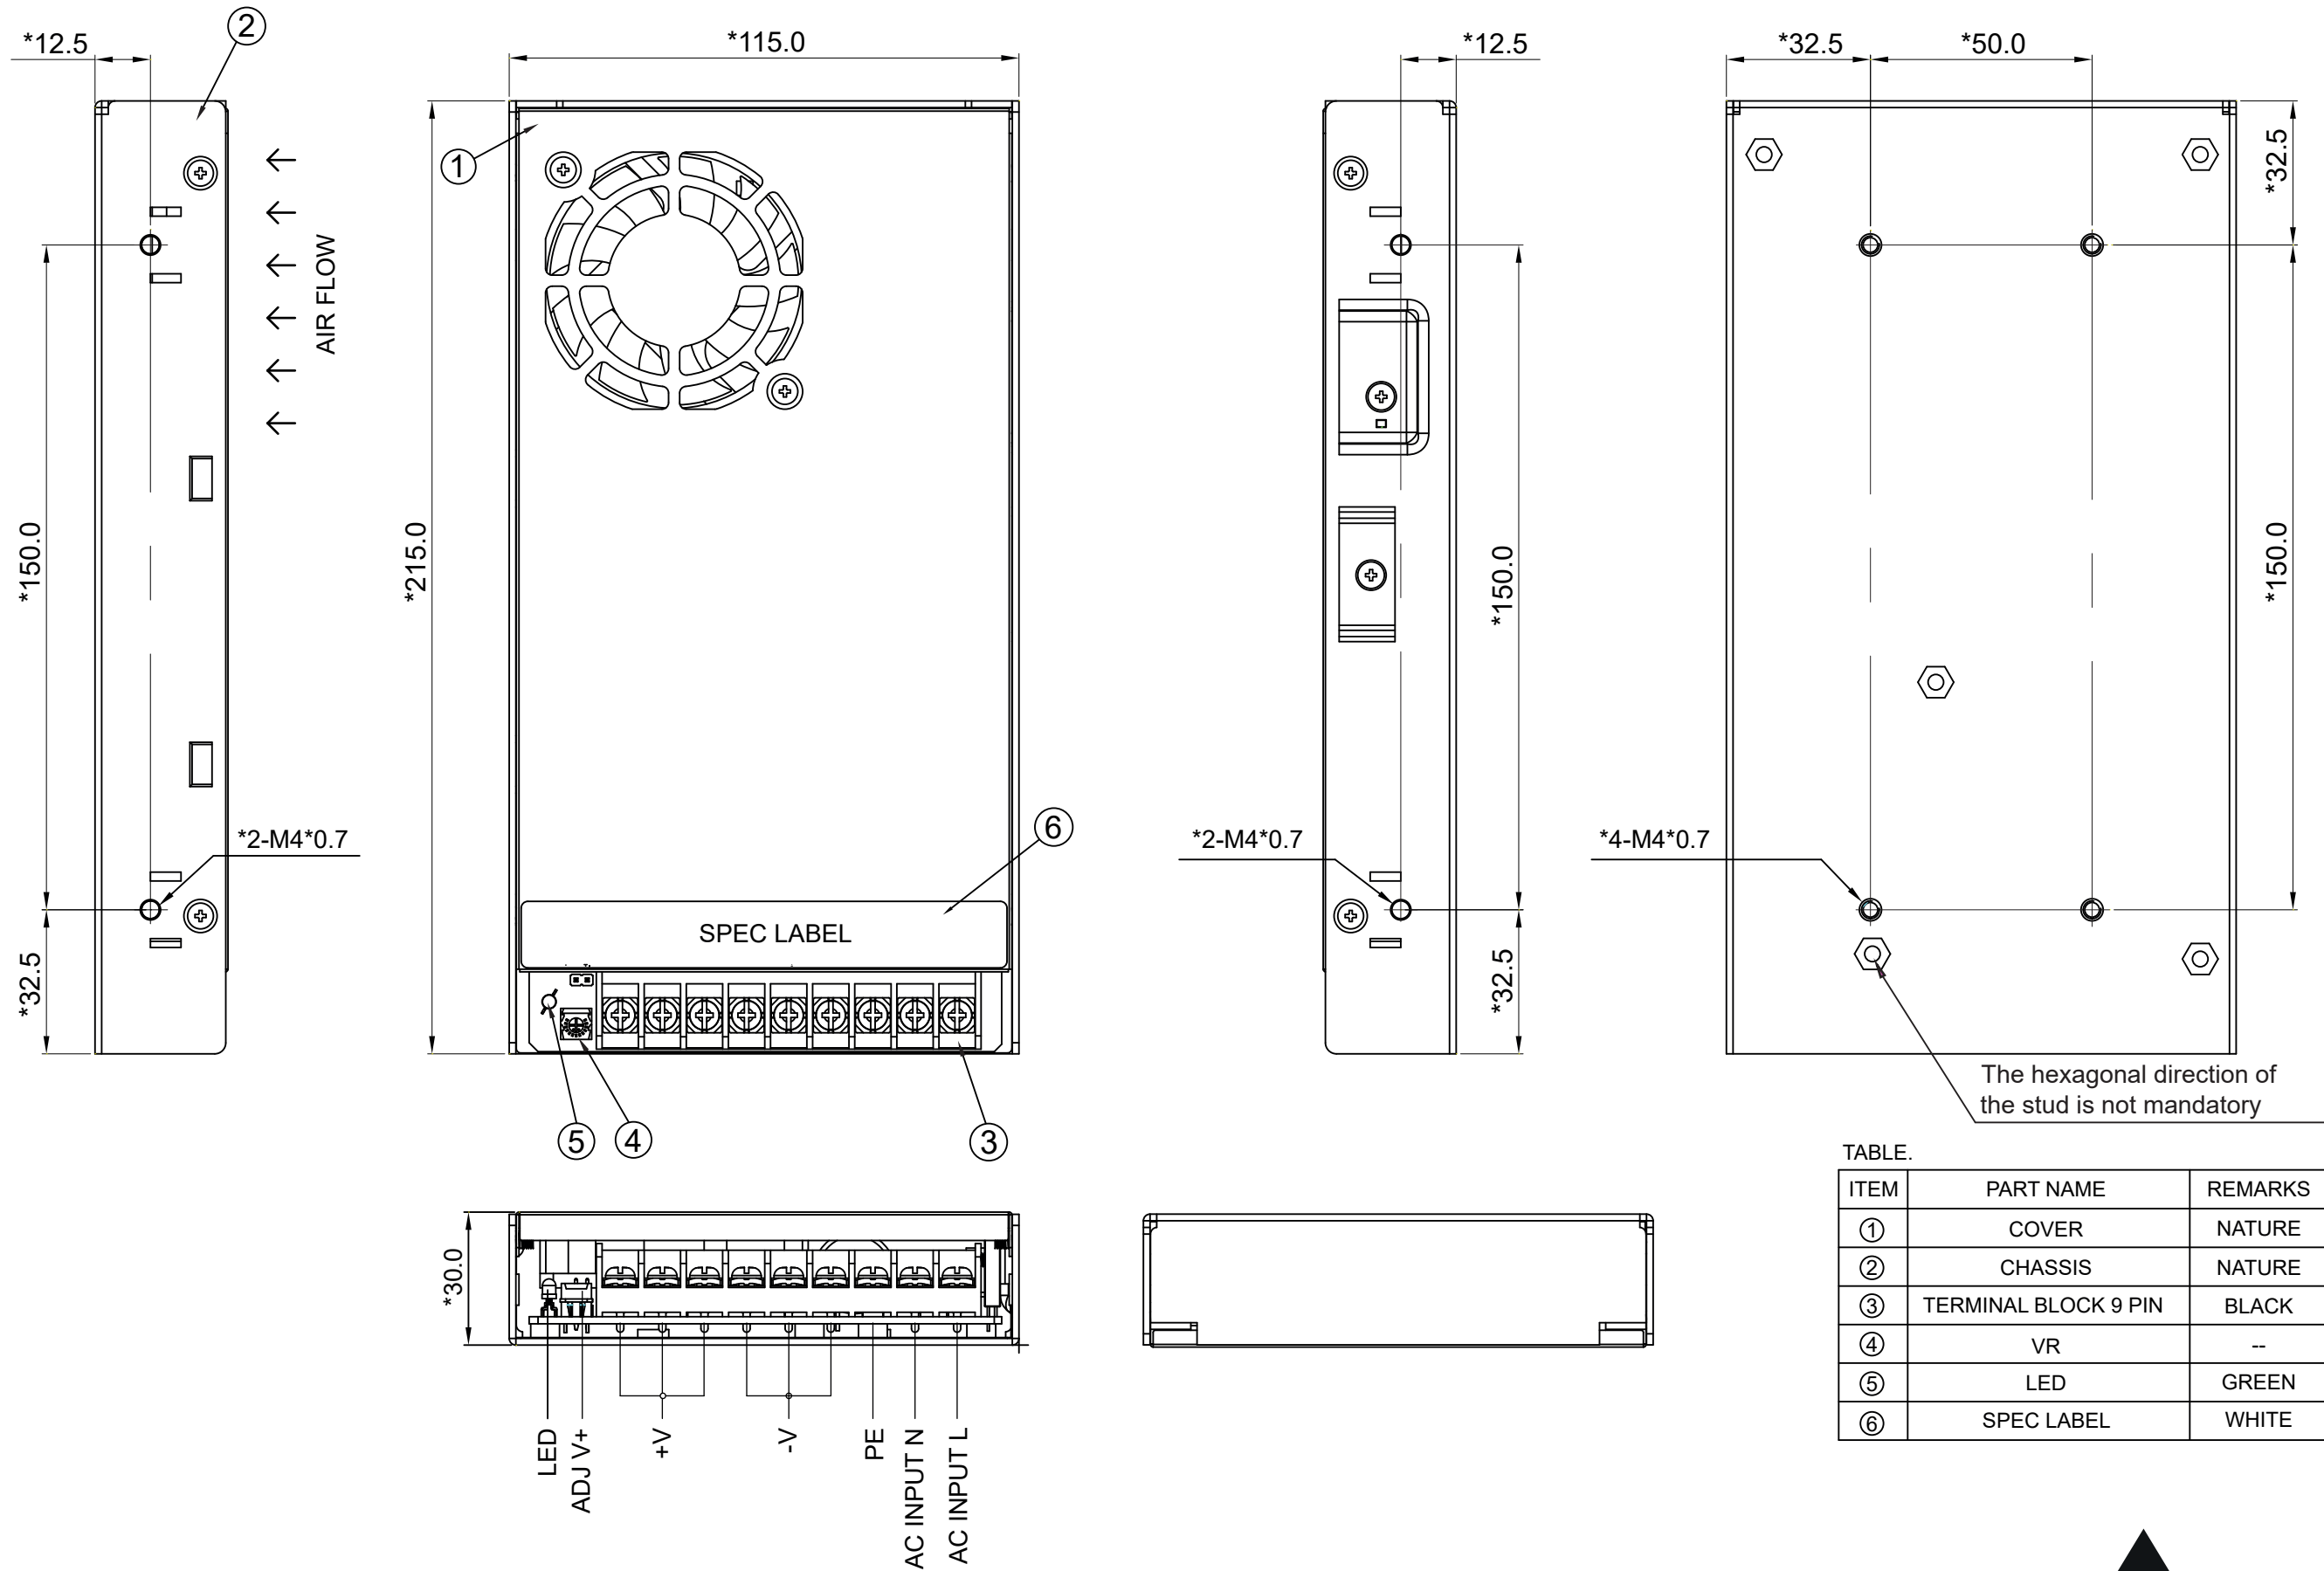

PMR

Panel Mount Power Supply

PMR-12V3201AT, PMR-24V3201AT, PMR-36V3201AT, PMR-48V3201AT

TABLE.

ITEM	PART NAME	REMARKS
①	COVER	NATURE
②	CHASSIS	NATURE
③	TERMINAL BLOCK 9 PIN	BLACK
④	VR	--
⑤	LED	GREEN
⑥	SPEC LABEL	WHITE