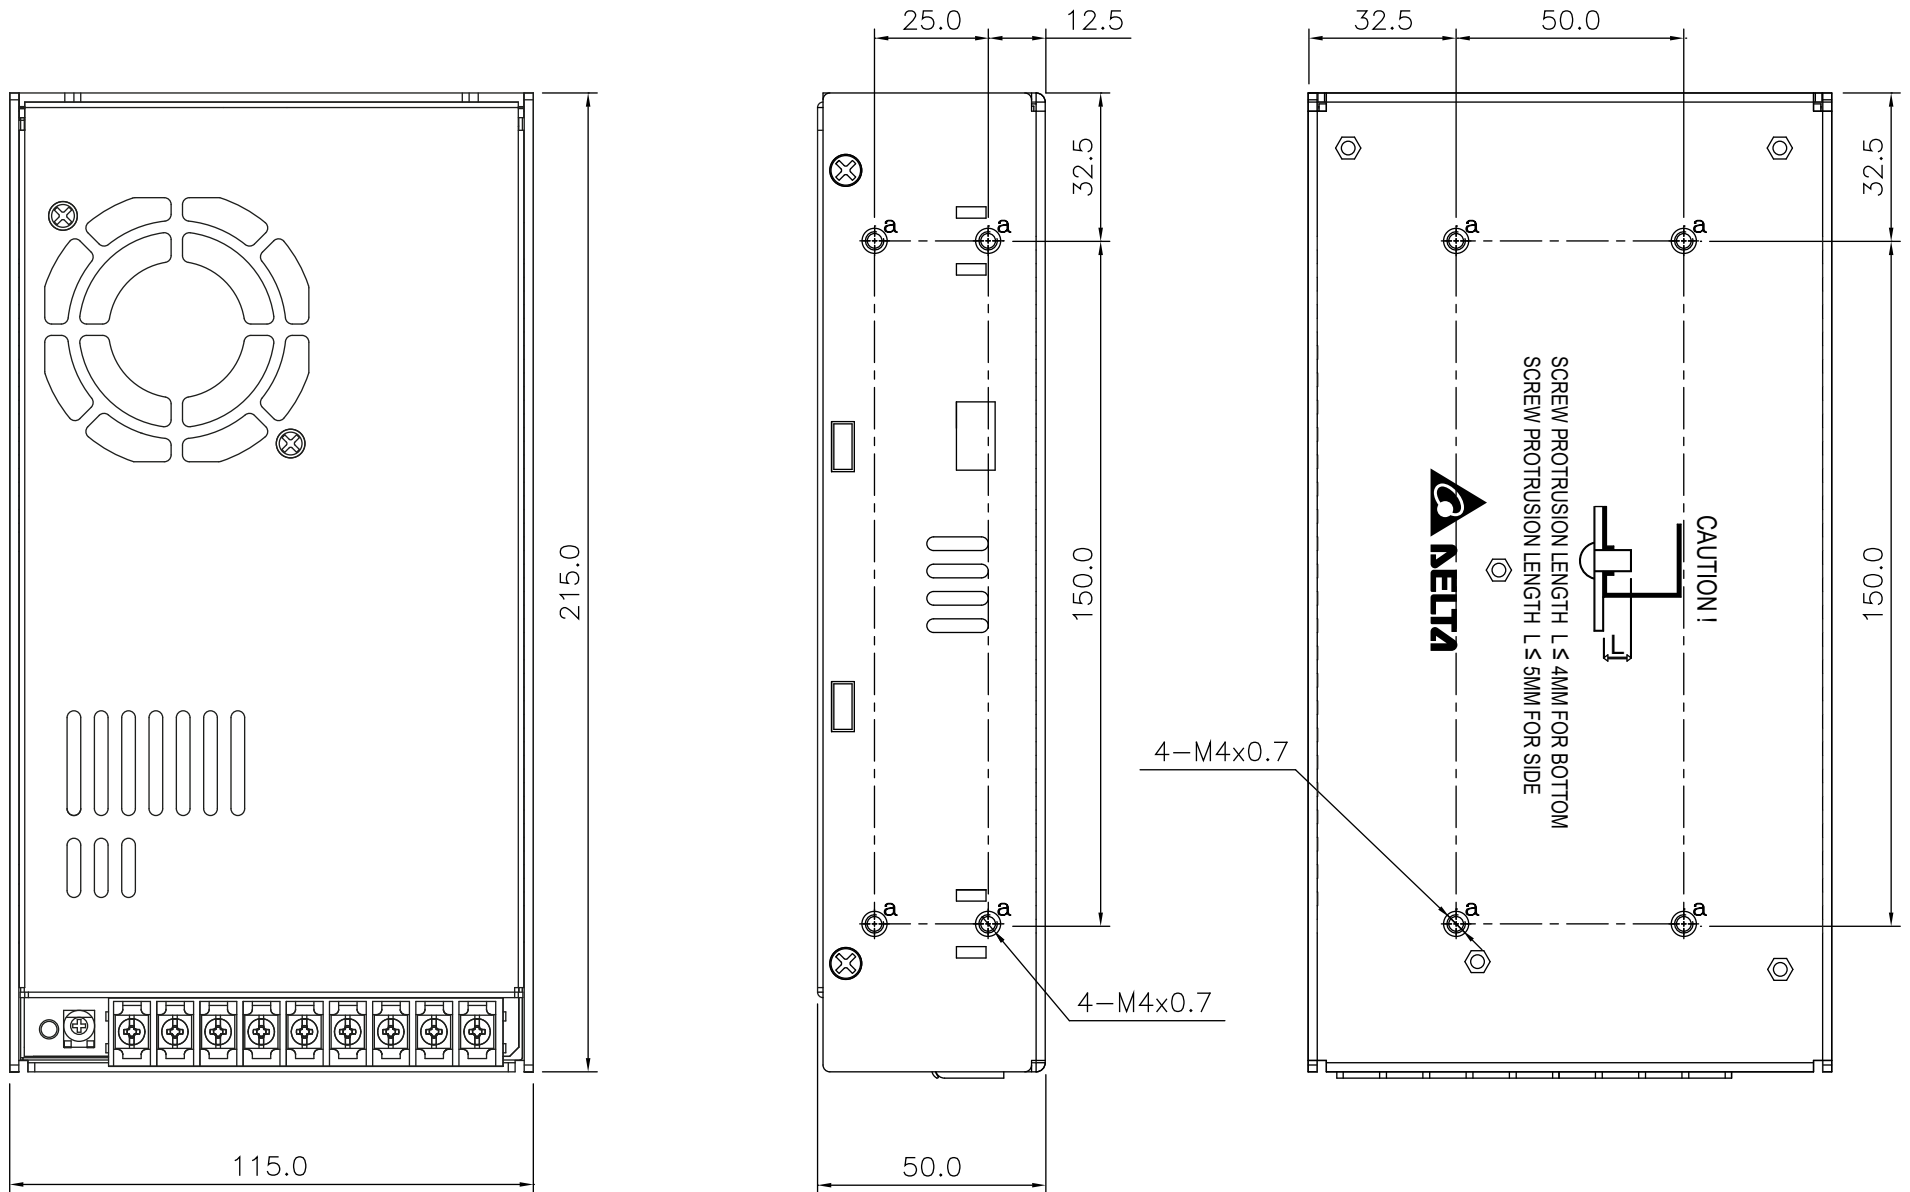

PMT

PMT Panel Mount Power Supply 4.2V 350W 1 Phase / PMT-4V350W1AM□

PMT

PMT Panel Mount Power Supply 4.2V 350W 1 Phase / PMT-4V350W1AN□