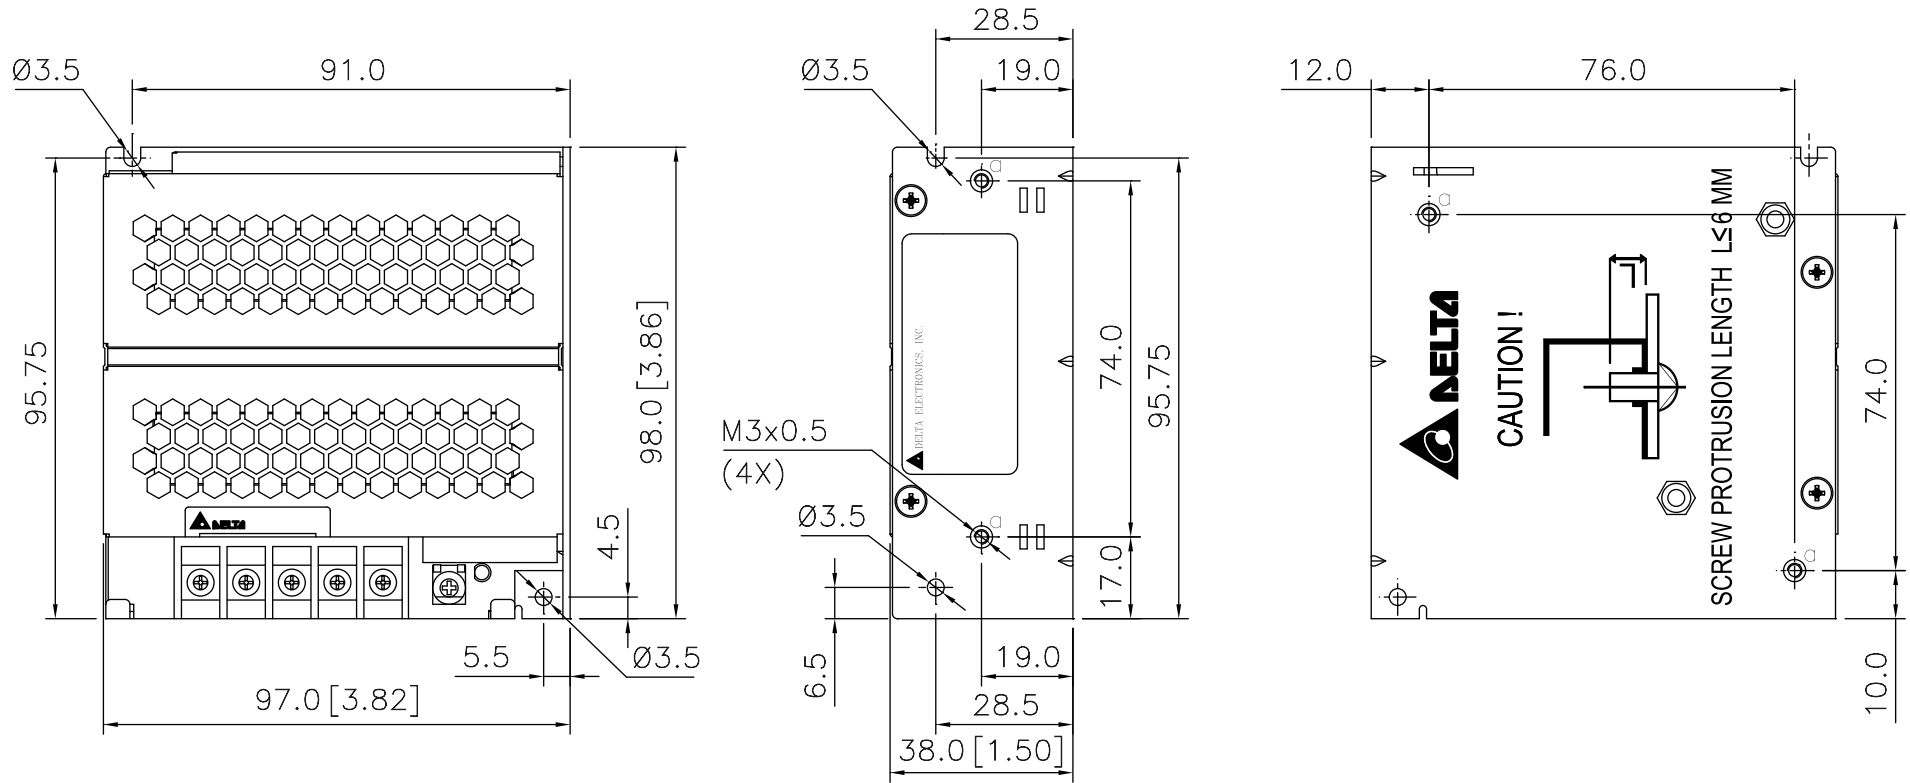

## PMC Panel Mount Power Supply 5V 35W 1 Phase / PMC-05V035W1AA