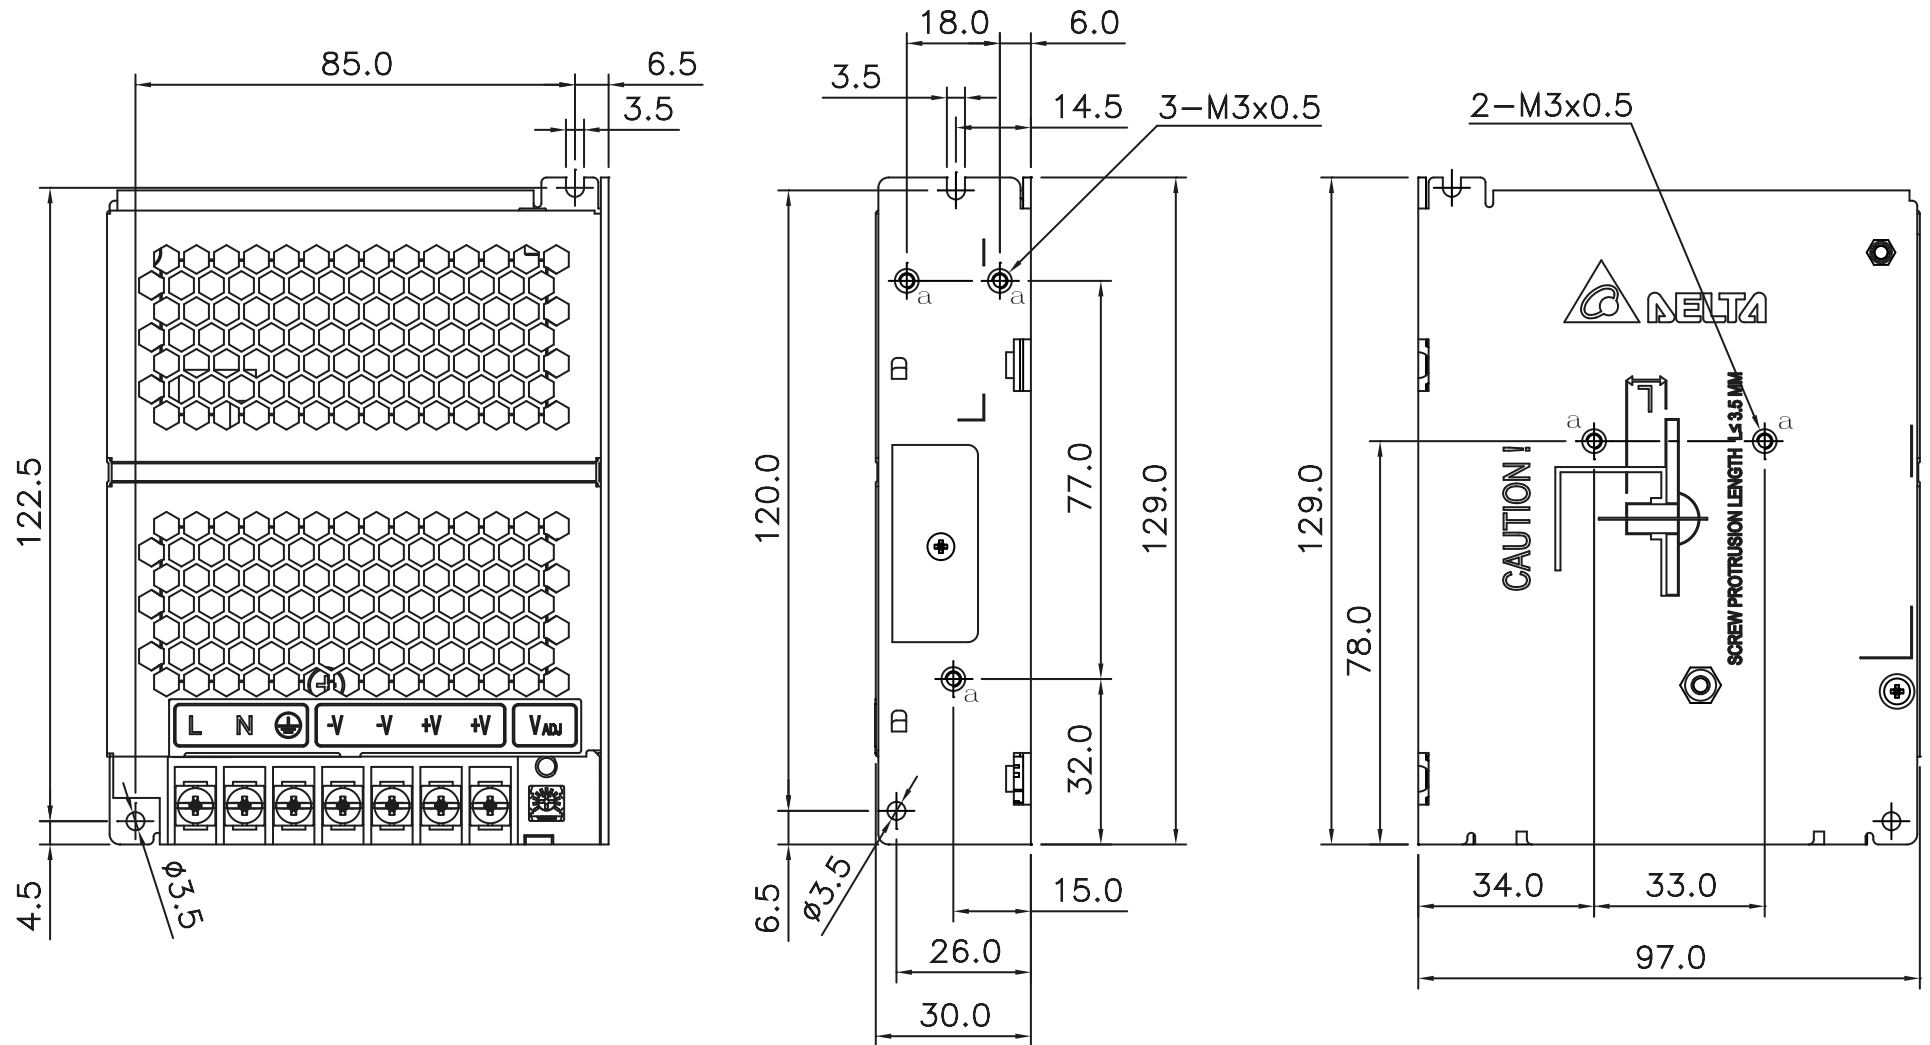

## PMH Panel Mount Power Supply

24V 91.2W 1 Phase / PMH-24V100WCMS