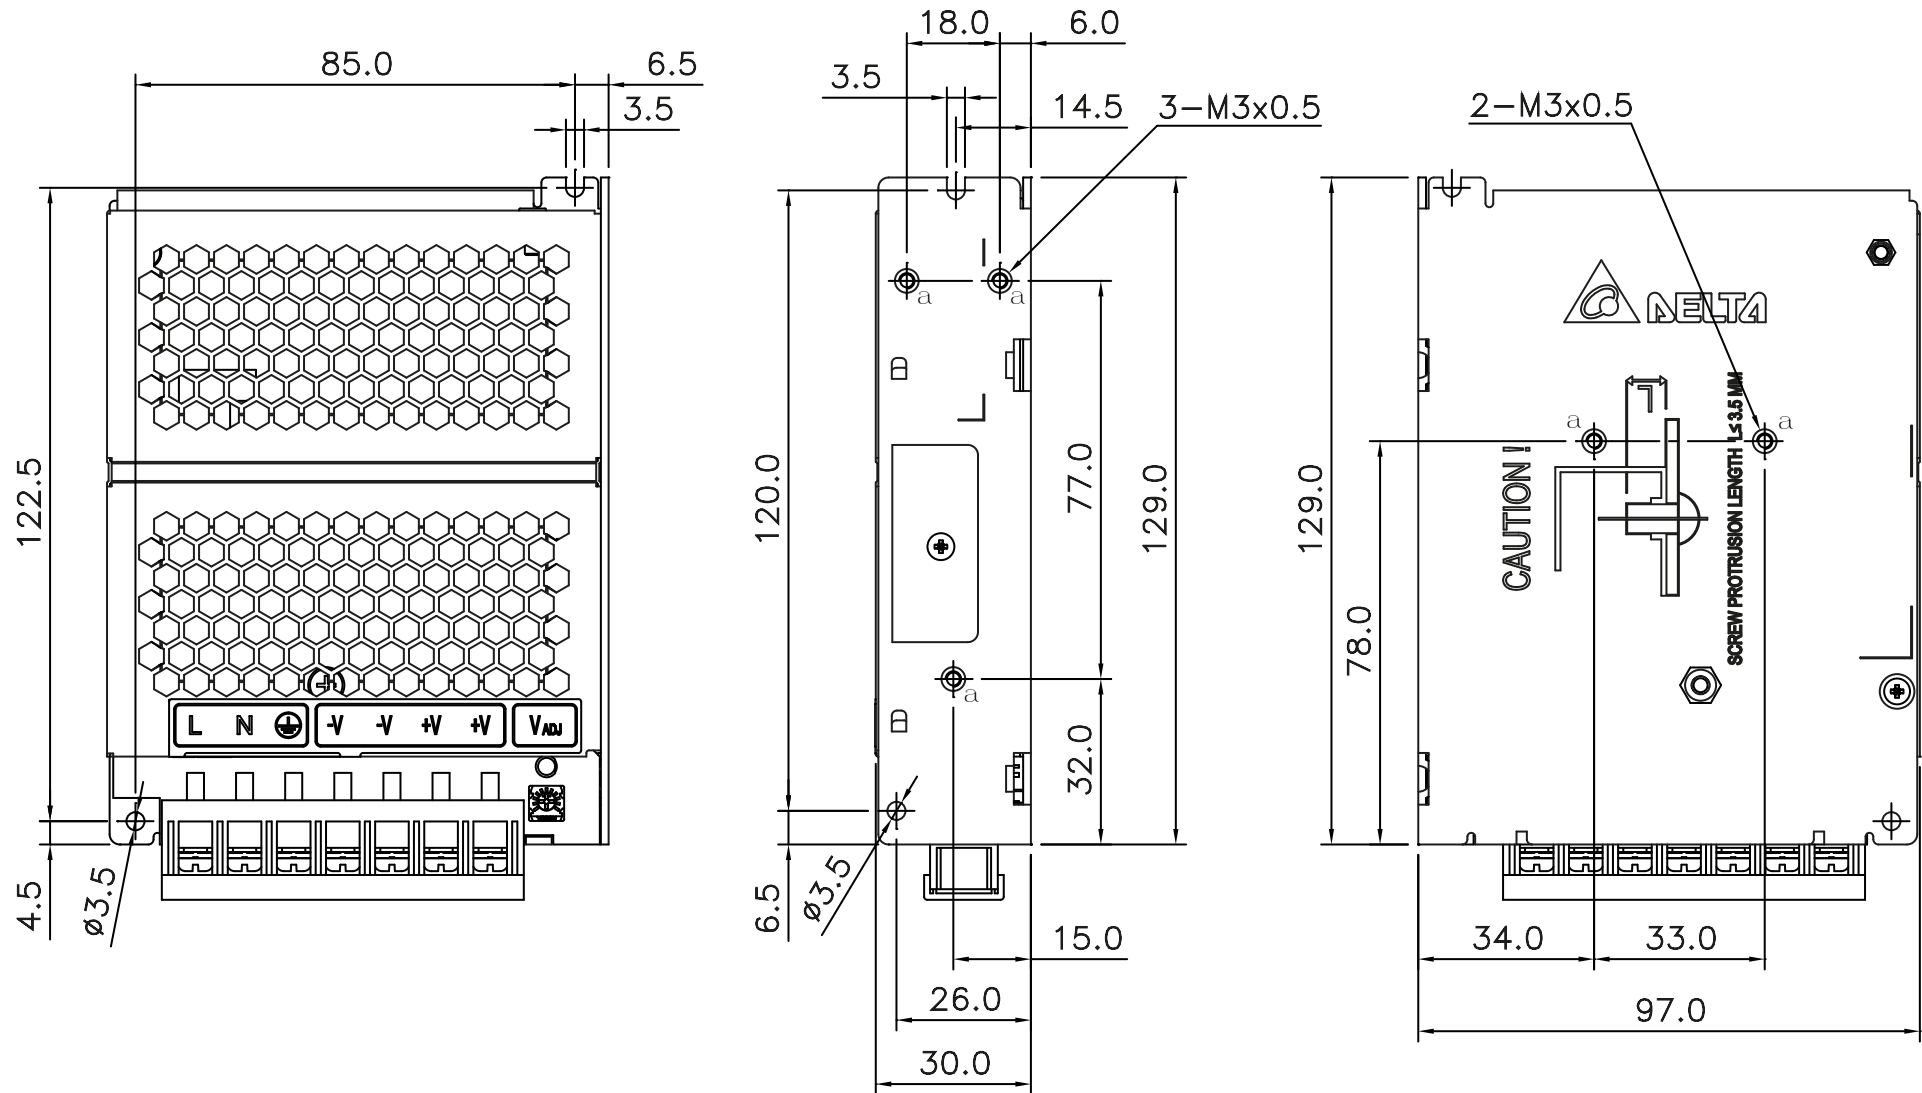

PMH

PMH Panel Mount Power Supply

24V 91.2W 1 Phase / PMH-24V100WCMV

Replaced by: PMH-24V100WCMS, PMH-24V100WCMT

Discontinued Product