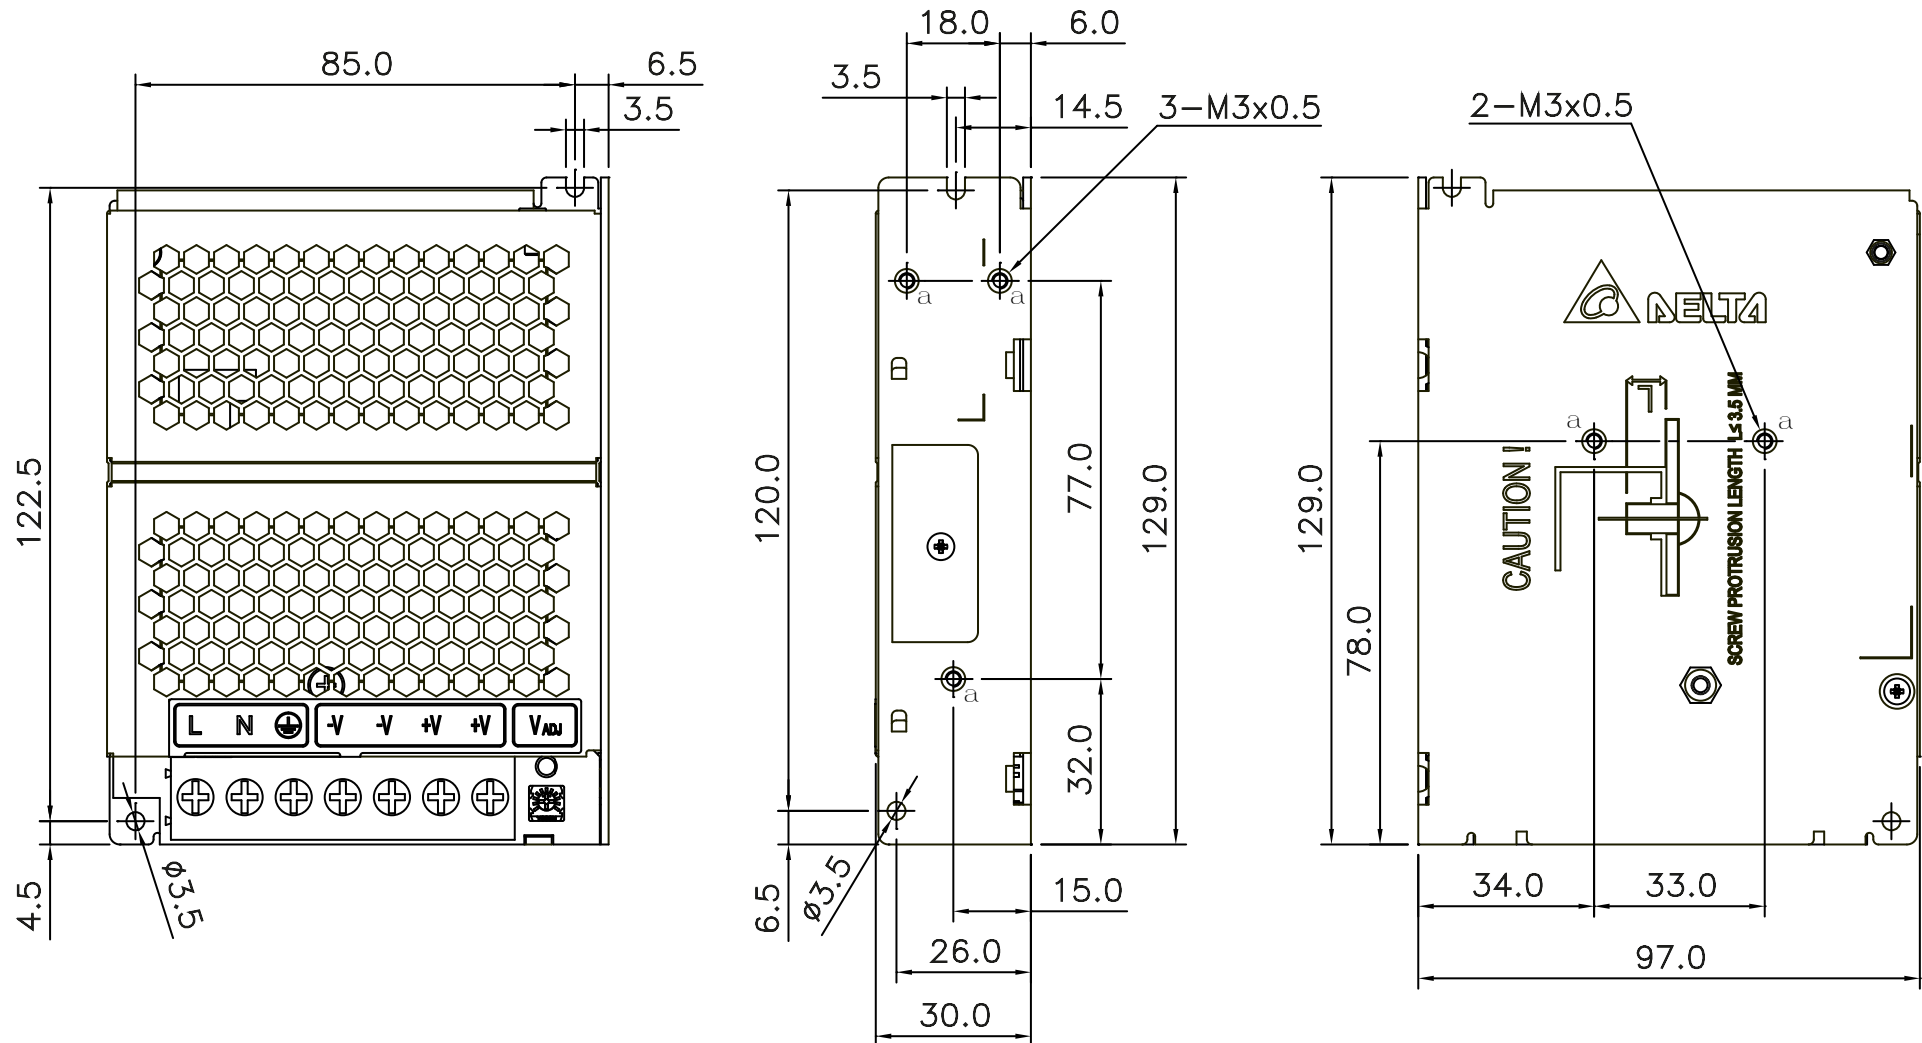

PMH

PMH Panel Mount Power Supply

24V 91.2W 1 Phase / PMH-24V100WCMU

Replaced by: PMH-24V100WCMS, PMH-24V100WCMT

Discontinued Product