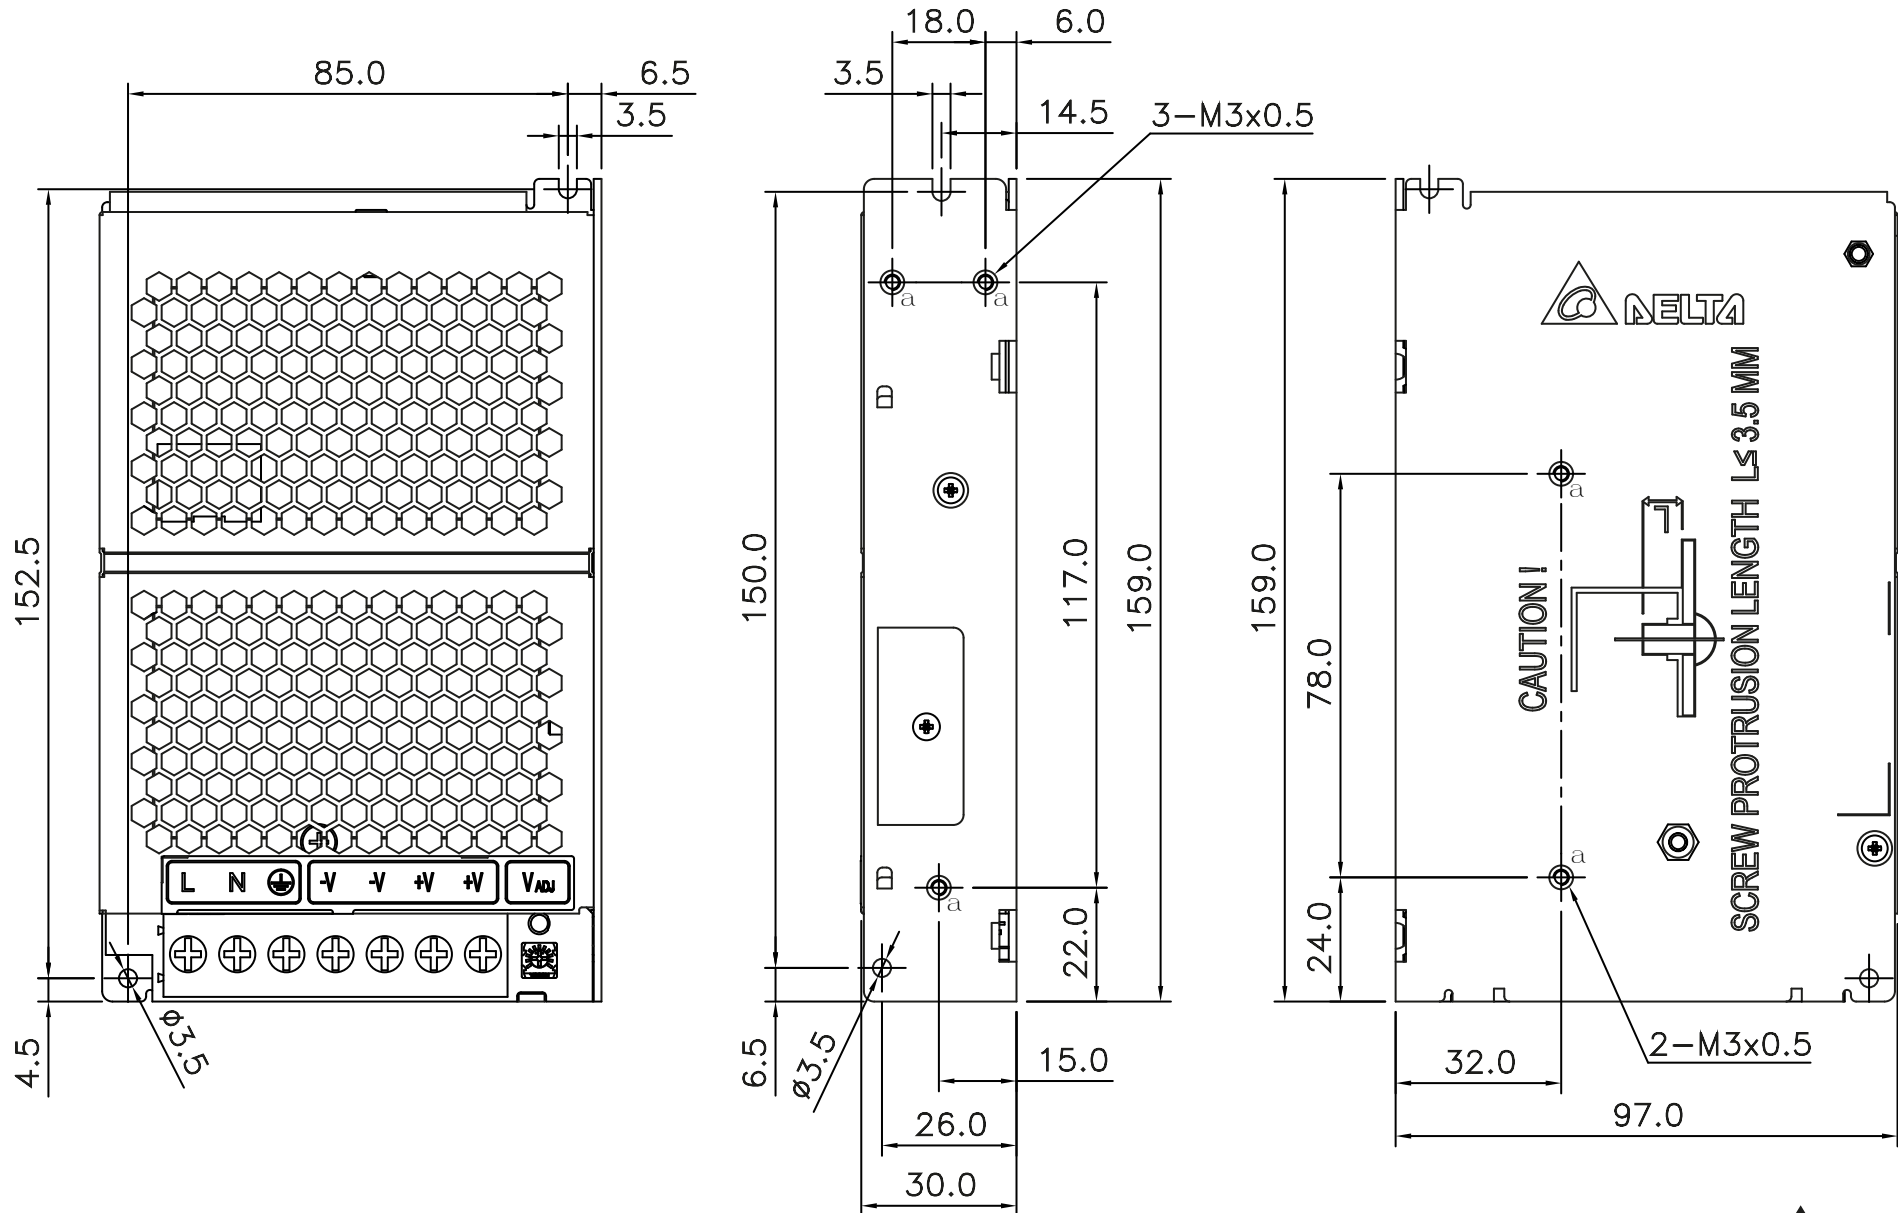

PMH

PMH Panel Mount Power Supply 24V 150W 1 Phase / PMH-24V150WCLS

PMH

PMH Panel Mount Power Supply

24V 150W 1 Phase / PMH-24V150WCLU

Replaced by: PMH-24V150WCLS, PMH-24V150WCLT

****Discontinued Product****

PMH

PMH Panel Mount Power Supply

24V 150W 1 Phase / PMH-24V150WCLV

Replaced by: PMH-24V150WCLS, PMH-24V150WCLT

****Discontinued Product****

PMH

PMH Panel Mount Power Supply

24V 150W 1 Phase / PMH-24V150WCLT