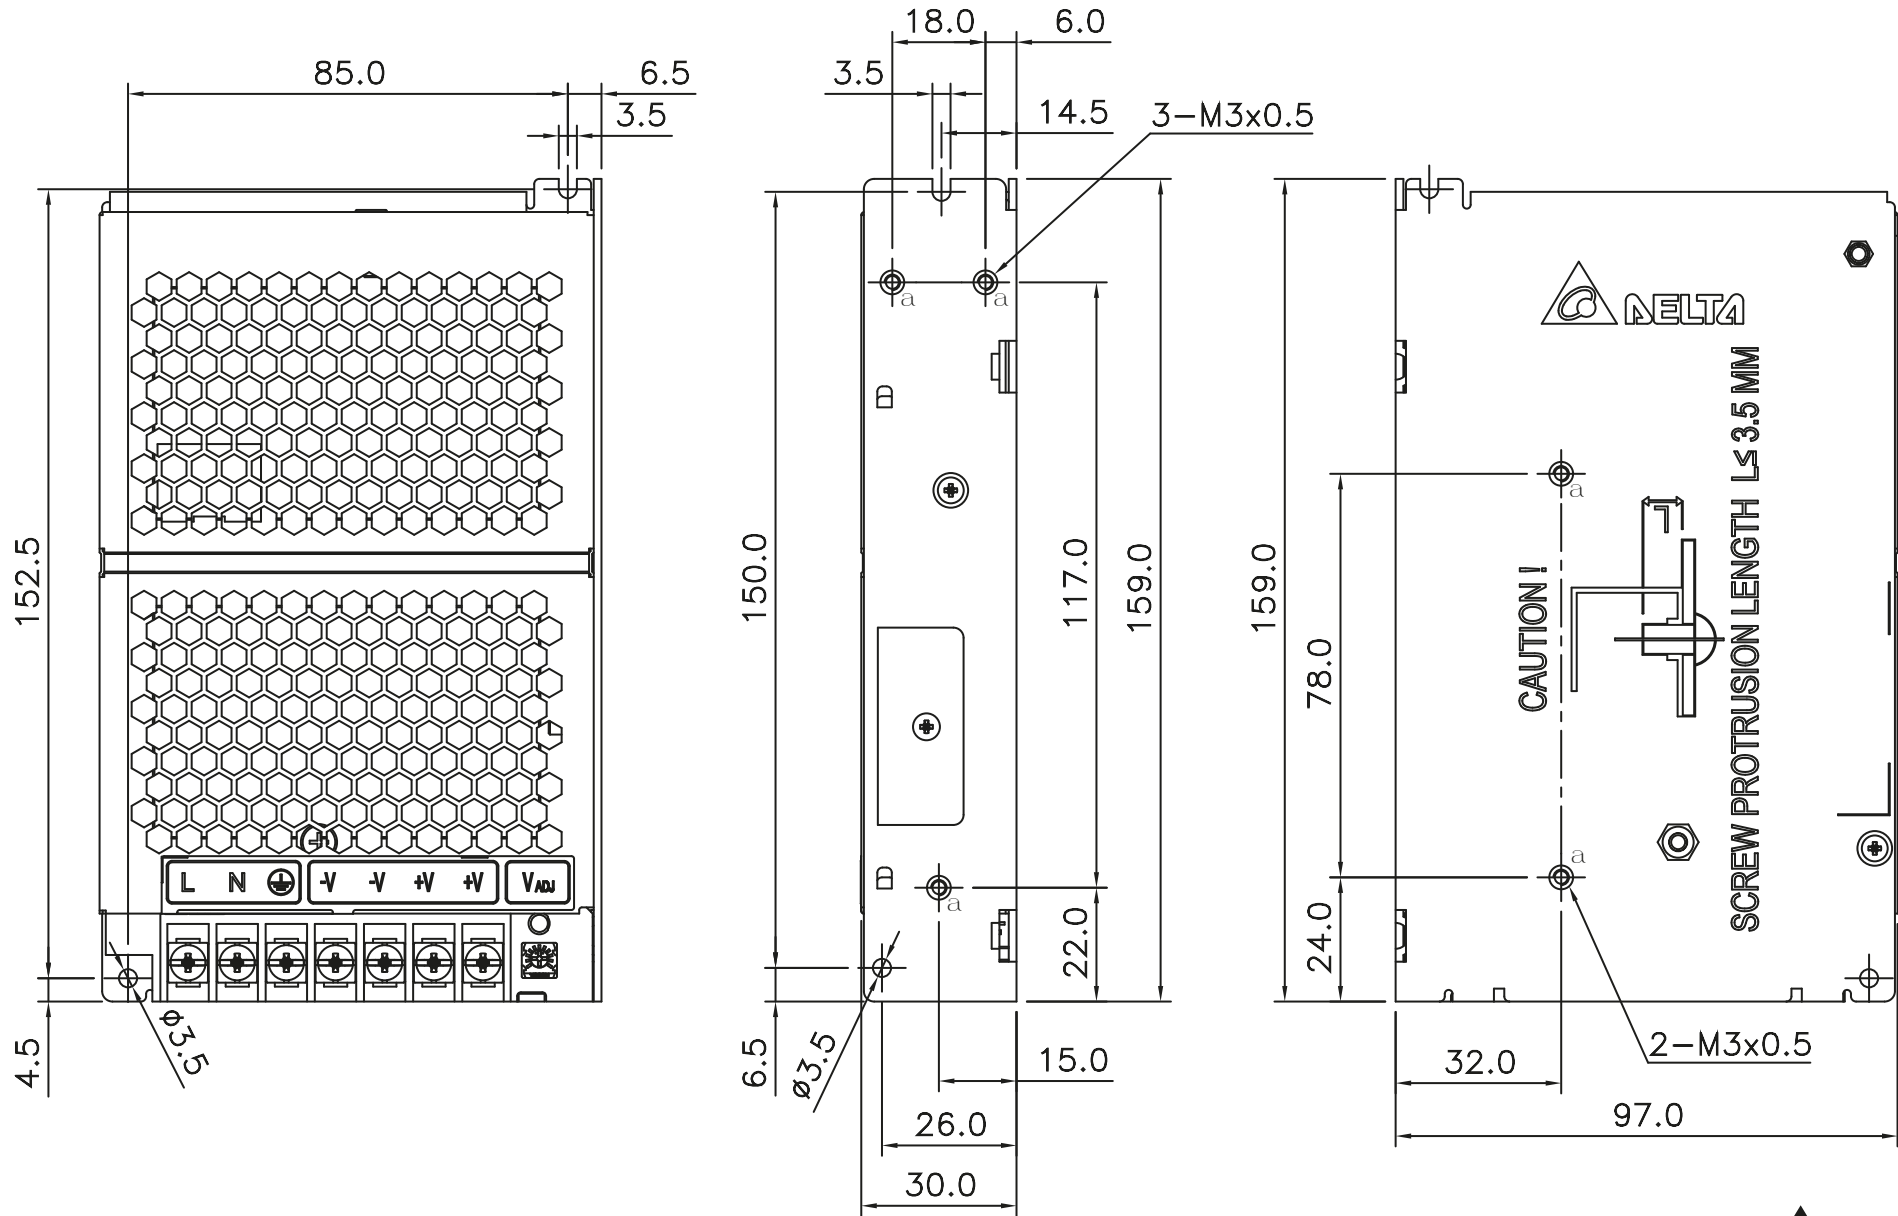

PMH

PMH Panel Mount Power Supply 24V 150W 1 Phase / PMH-24V150WCLS

PMH

PMH Panel Mount Power Supply

24V 150W 1 Phase / PMH-24V150WCLU

Replaced by: PMH-24V150WCLS, PMH-24V150WCLT

****Discontinued Product****

PMH

PMH Panel Mount Power Supply

24V 150W 1 Phase / PMH-24V150WCLV

Replaced by: PMH-24V150WCLS, PMH-24V150WCLT

****Discontinued Product****

PMH

PMH Panel Mount Power Supply

24V 150W 1 Phase / PMH-24V150WCLT