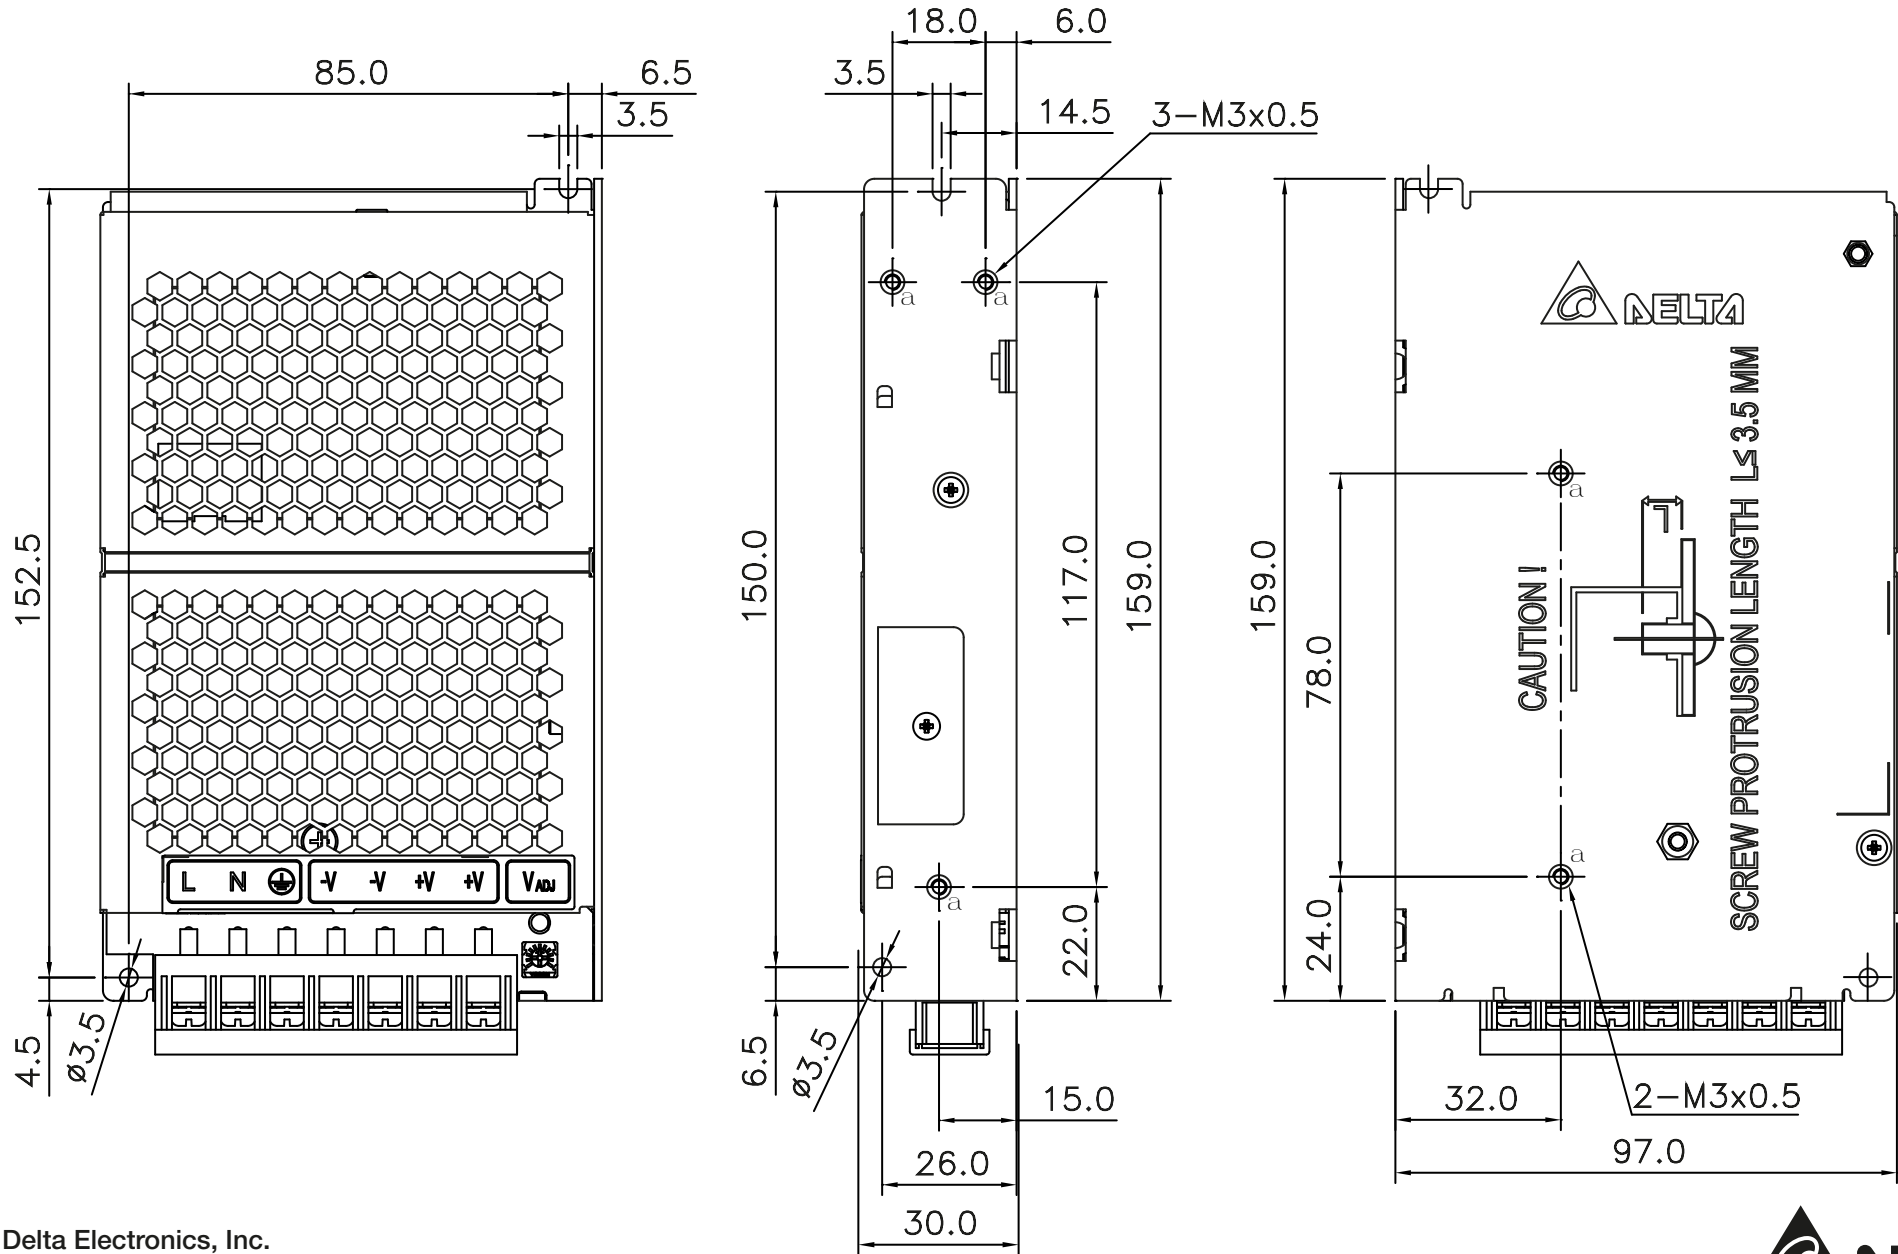

PMH

PMH Panel Mount Power Supply 24V 150W 1 Phase / PMH-24V150WCLS

PMH

PMH Panel Mount Power Supply

24V 150W 1 Phase / PMH-24V150WCLU

Replaced by: PMH-24V150WCLS, PMH-24V150WCLT

****Discontinued Product****

PMH

PMH Panel Mount Power Supply

24V 150W 1 Phase / PMH-24V150WCLV

Replaced by: PMH-24V150WCLS, PMH-24V150WCLT

****Discontinued Product****

PMH

PMH Panel Mount Power Supply

24V 150W 1 Phase / PMH-24V150WCLT