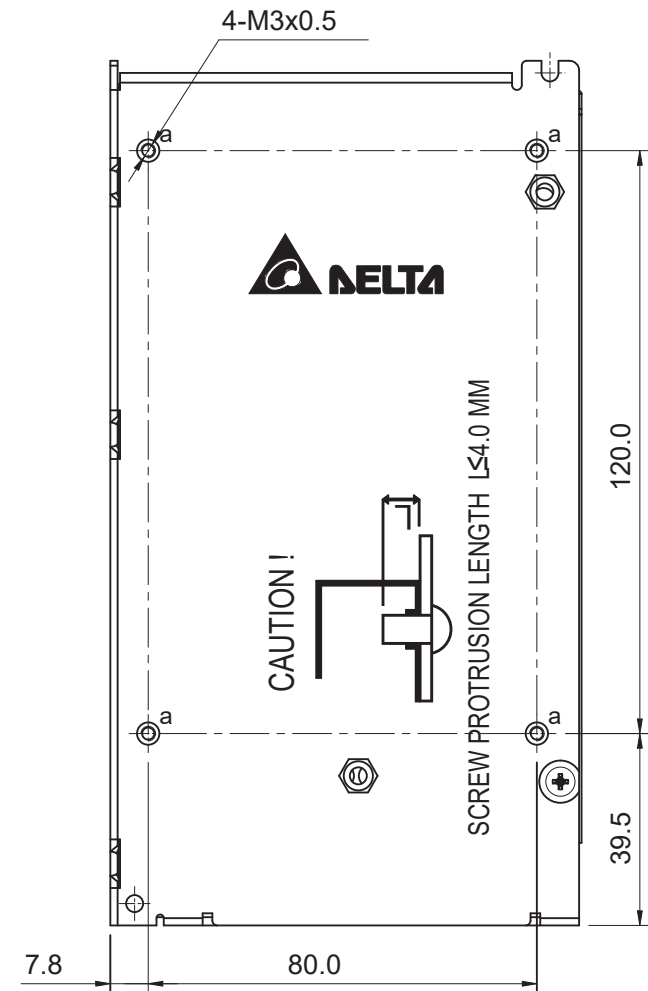

## PMT Panel Mount Power Supply

12V / 5V 100W Dual Output / PMT-D1V100W1A□

UNLESS OTHERWISE SPECIFIED TOLERANCE OF DIMENSION ARE ±0.3