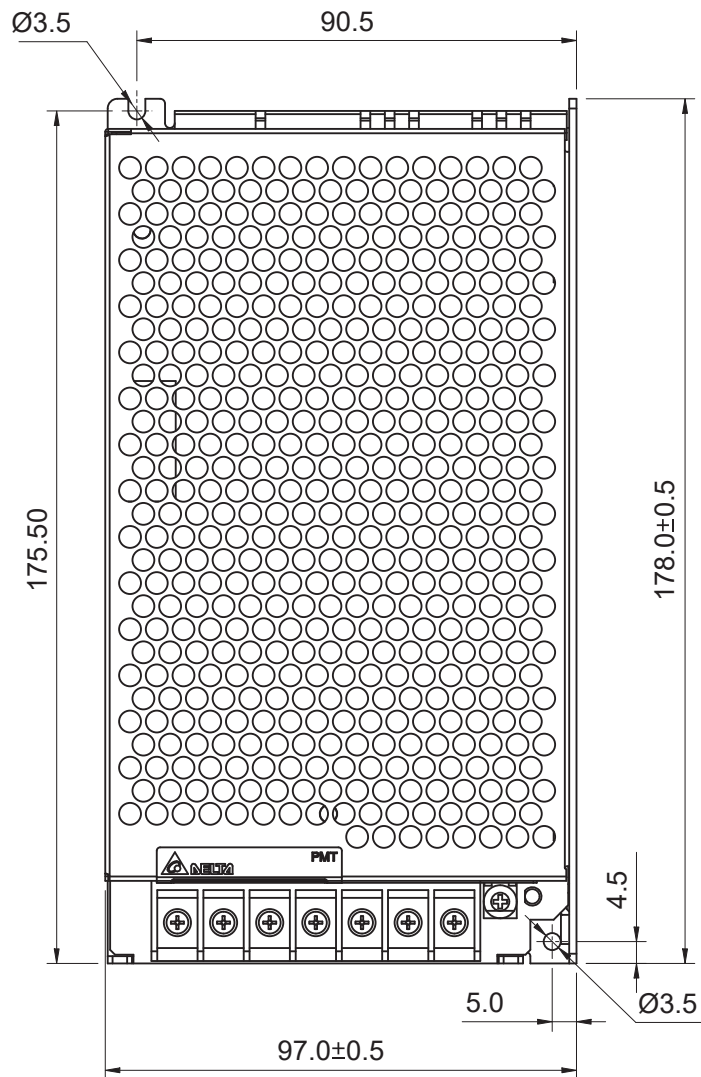

## PMT Panel Mount Power Supply

12V / 5V 100W Dual Output / PMT-D1V100W1A□

UNLESS OTHERWISE SPECIFIED TOLERANCE OF DIMENSION ARE ±0.3