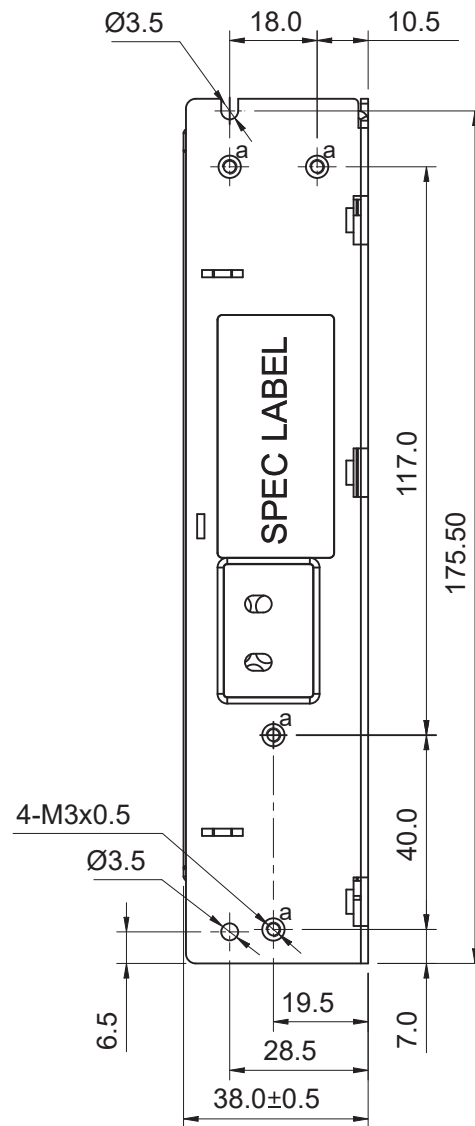

## PMT Panel Mount Power Supply

12V / 5V 100W Dual Output / PMT-D1V100W1A□

UNLESS OTHERWISE SPECIFIED TOLERANCE OF DIMENSION ARE ±0.3