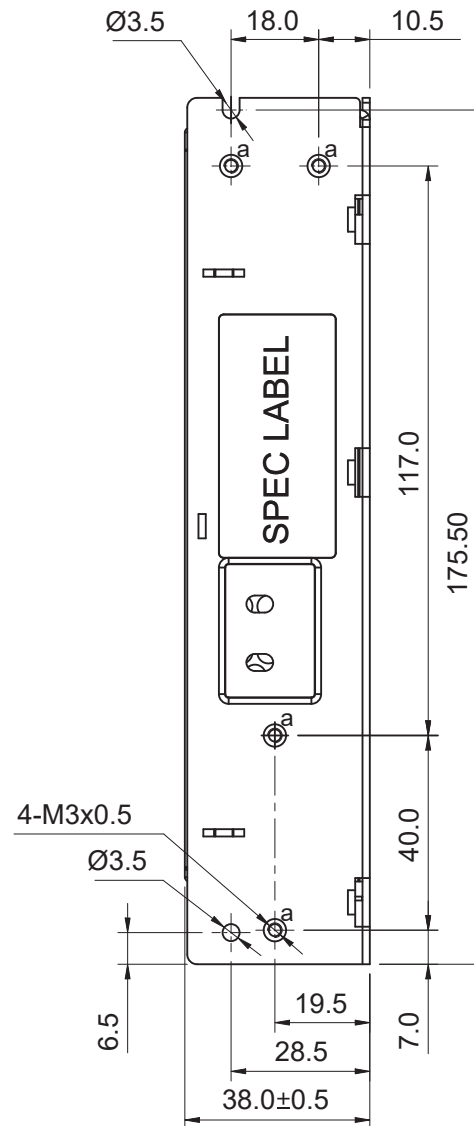

PMT

PMT Panel Mount Power Supply

24V / 5V 100W Dual Output / PMT-D2V100W1A□

UNLESS OTHERWISE SPECIFIED TOLERANCE OF DIMENSION ARE ±0.3