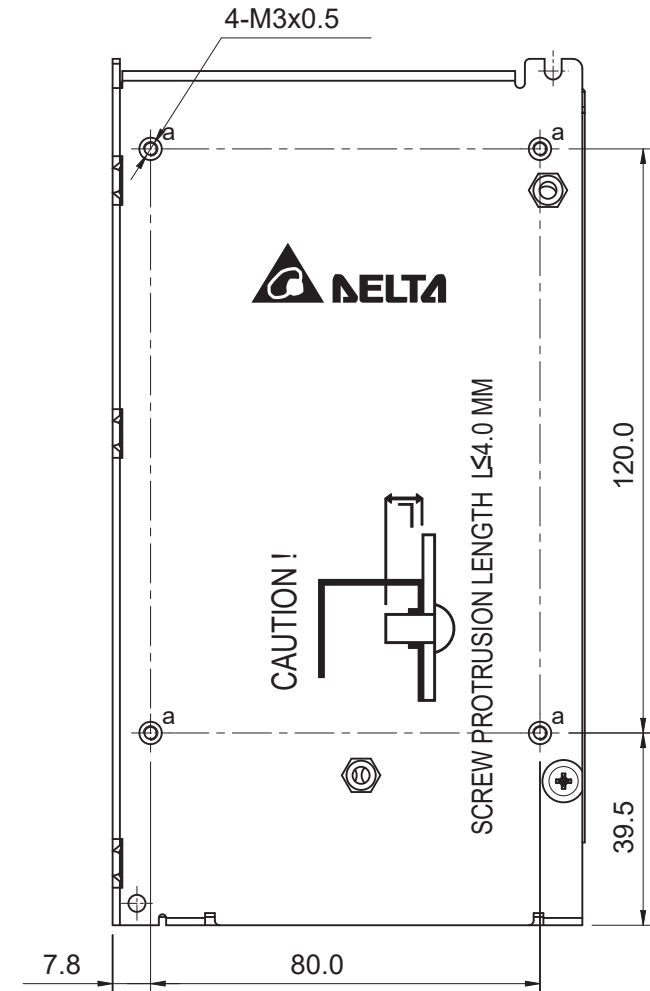

PMT

PMT Panel Mount Power Supply

24V / 5V 100W Dual Output / PMT-D2V100W1A□

UNLESS OTHERWISE SPECIFIED TOLERANCE OF DIMENSION ARE ±0.3