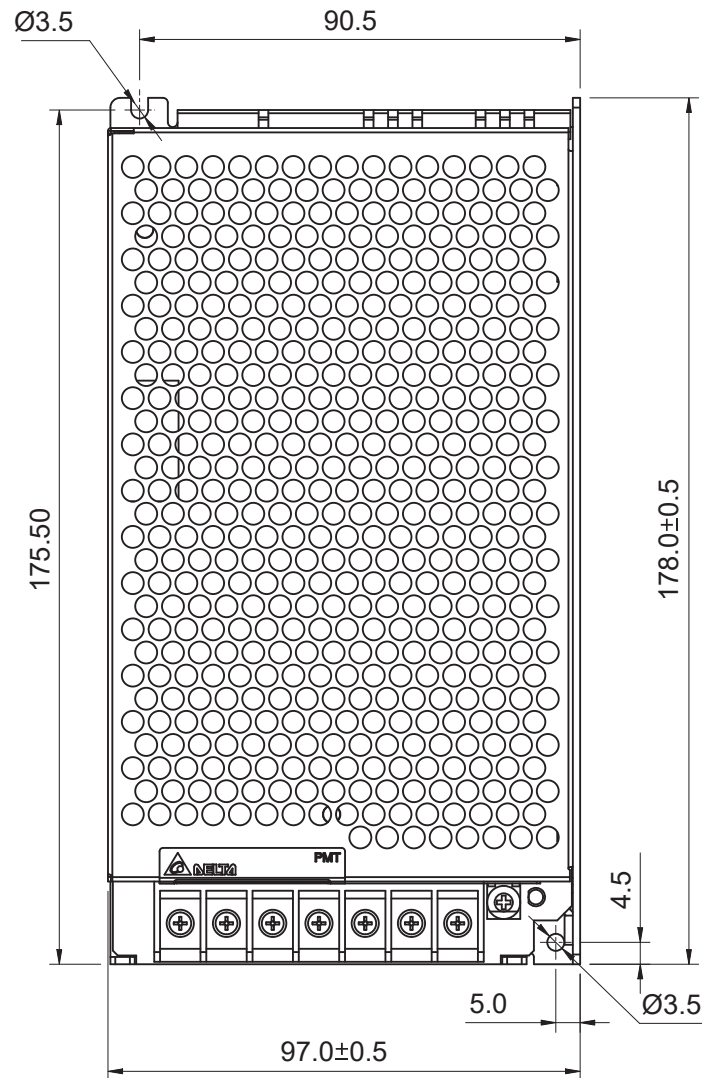

PMT

PMT Panel Mount Power Supply

24V / 5V 100W Dual Output / PMT-D2V100W1A□

UNLESS OTHERWISE SPECIFIED TOLERANCE OF DIMENSION ARE ±0.3