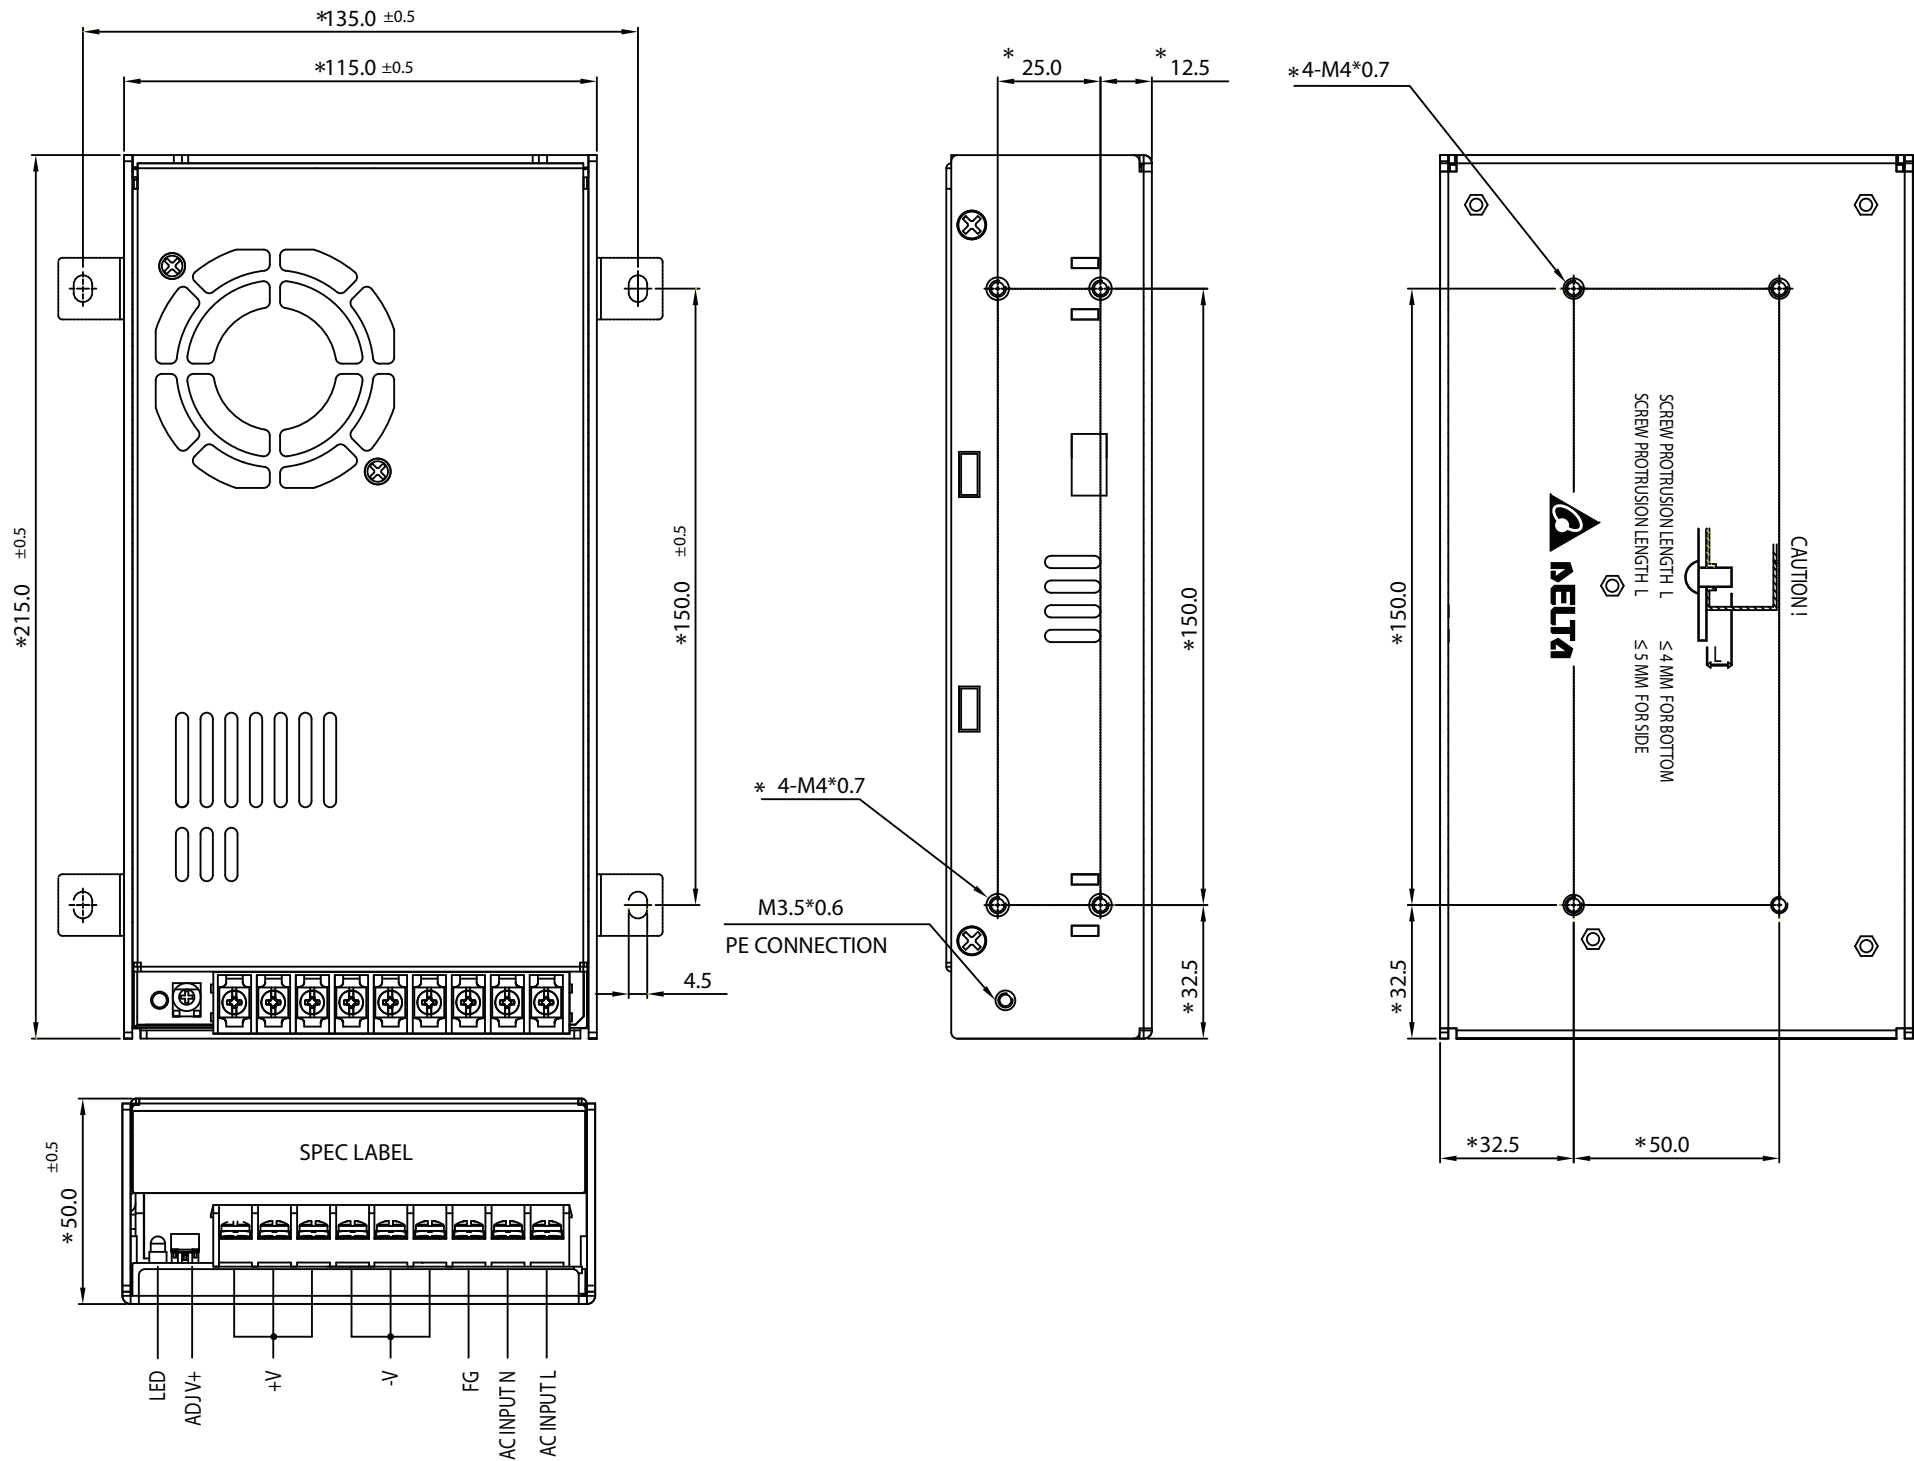

PMT

PMT Panel Mount Power Supply

36V, 48V 350W 1 Phase / PMT-36V350W1AR, PMT-48V350W1AR

PMT

PMT Panel Mount Power Supply

36V, 48V 350W 1 Phase / PMT-36V350W1AK, PMT-48V350W1AK