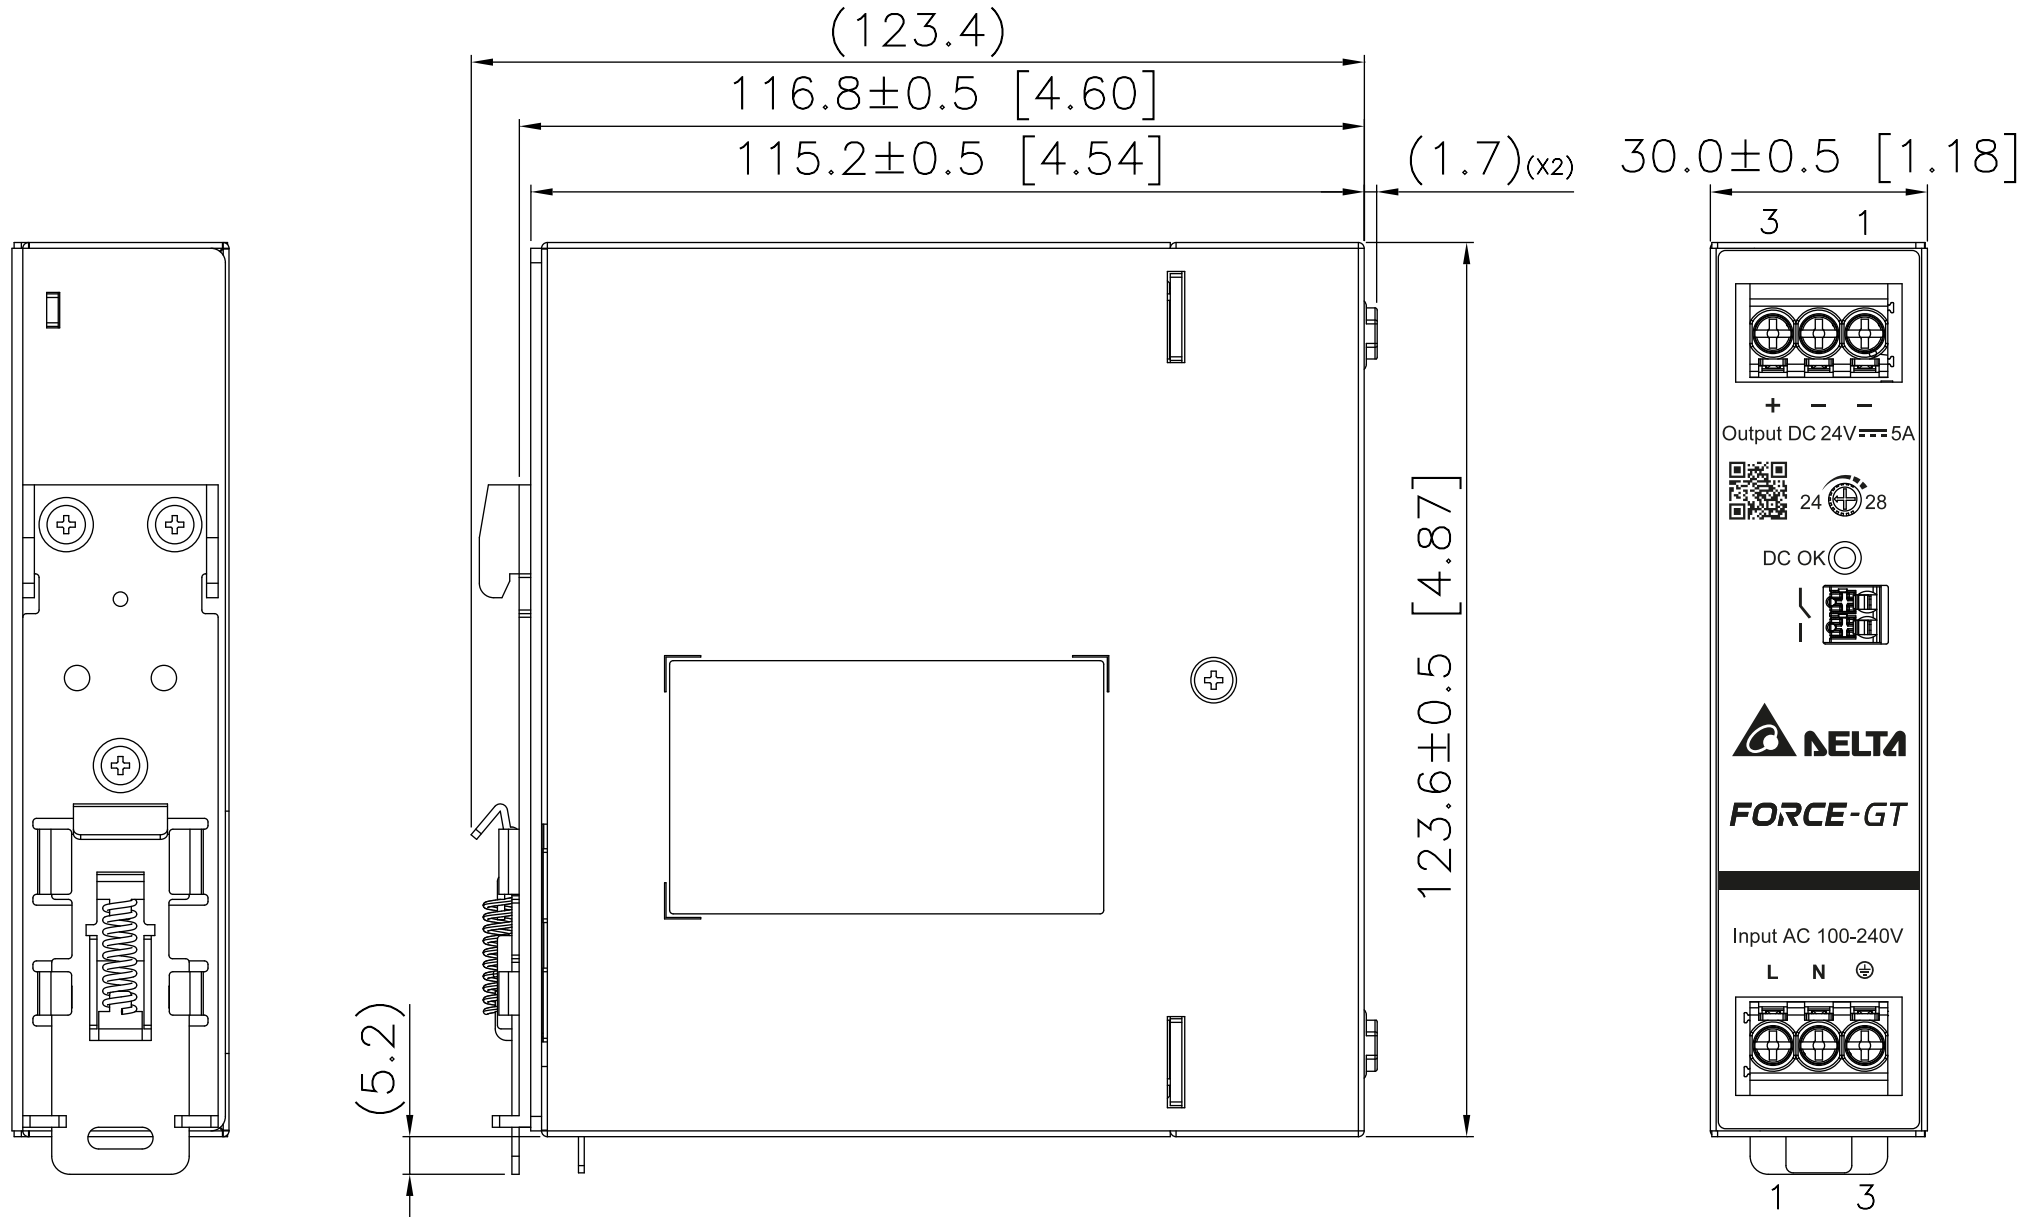

FORCE-GT

Force-GT DIN Rail Power Supply 120W 1 Phase / DRF-□V120W1GBA

FORCE-GT

Force-GT DIN Rail Power Supply 120W 1 Phase / DRF-□V120W1GTA