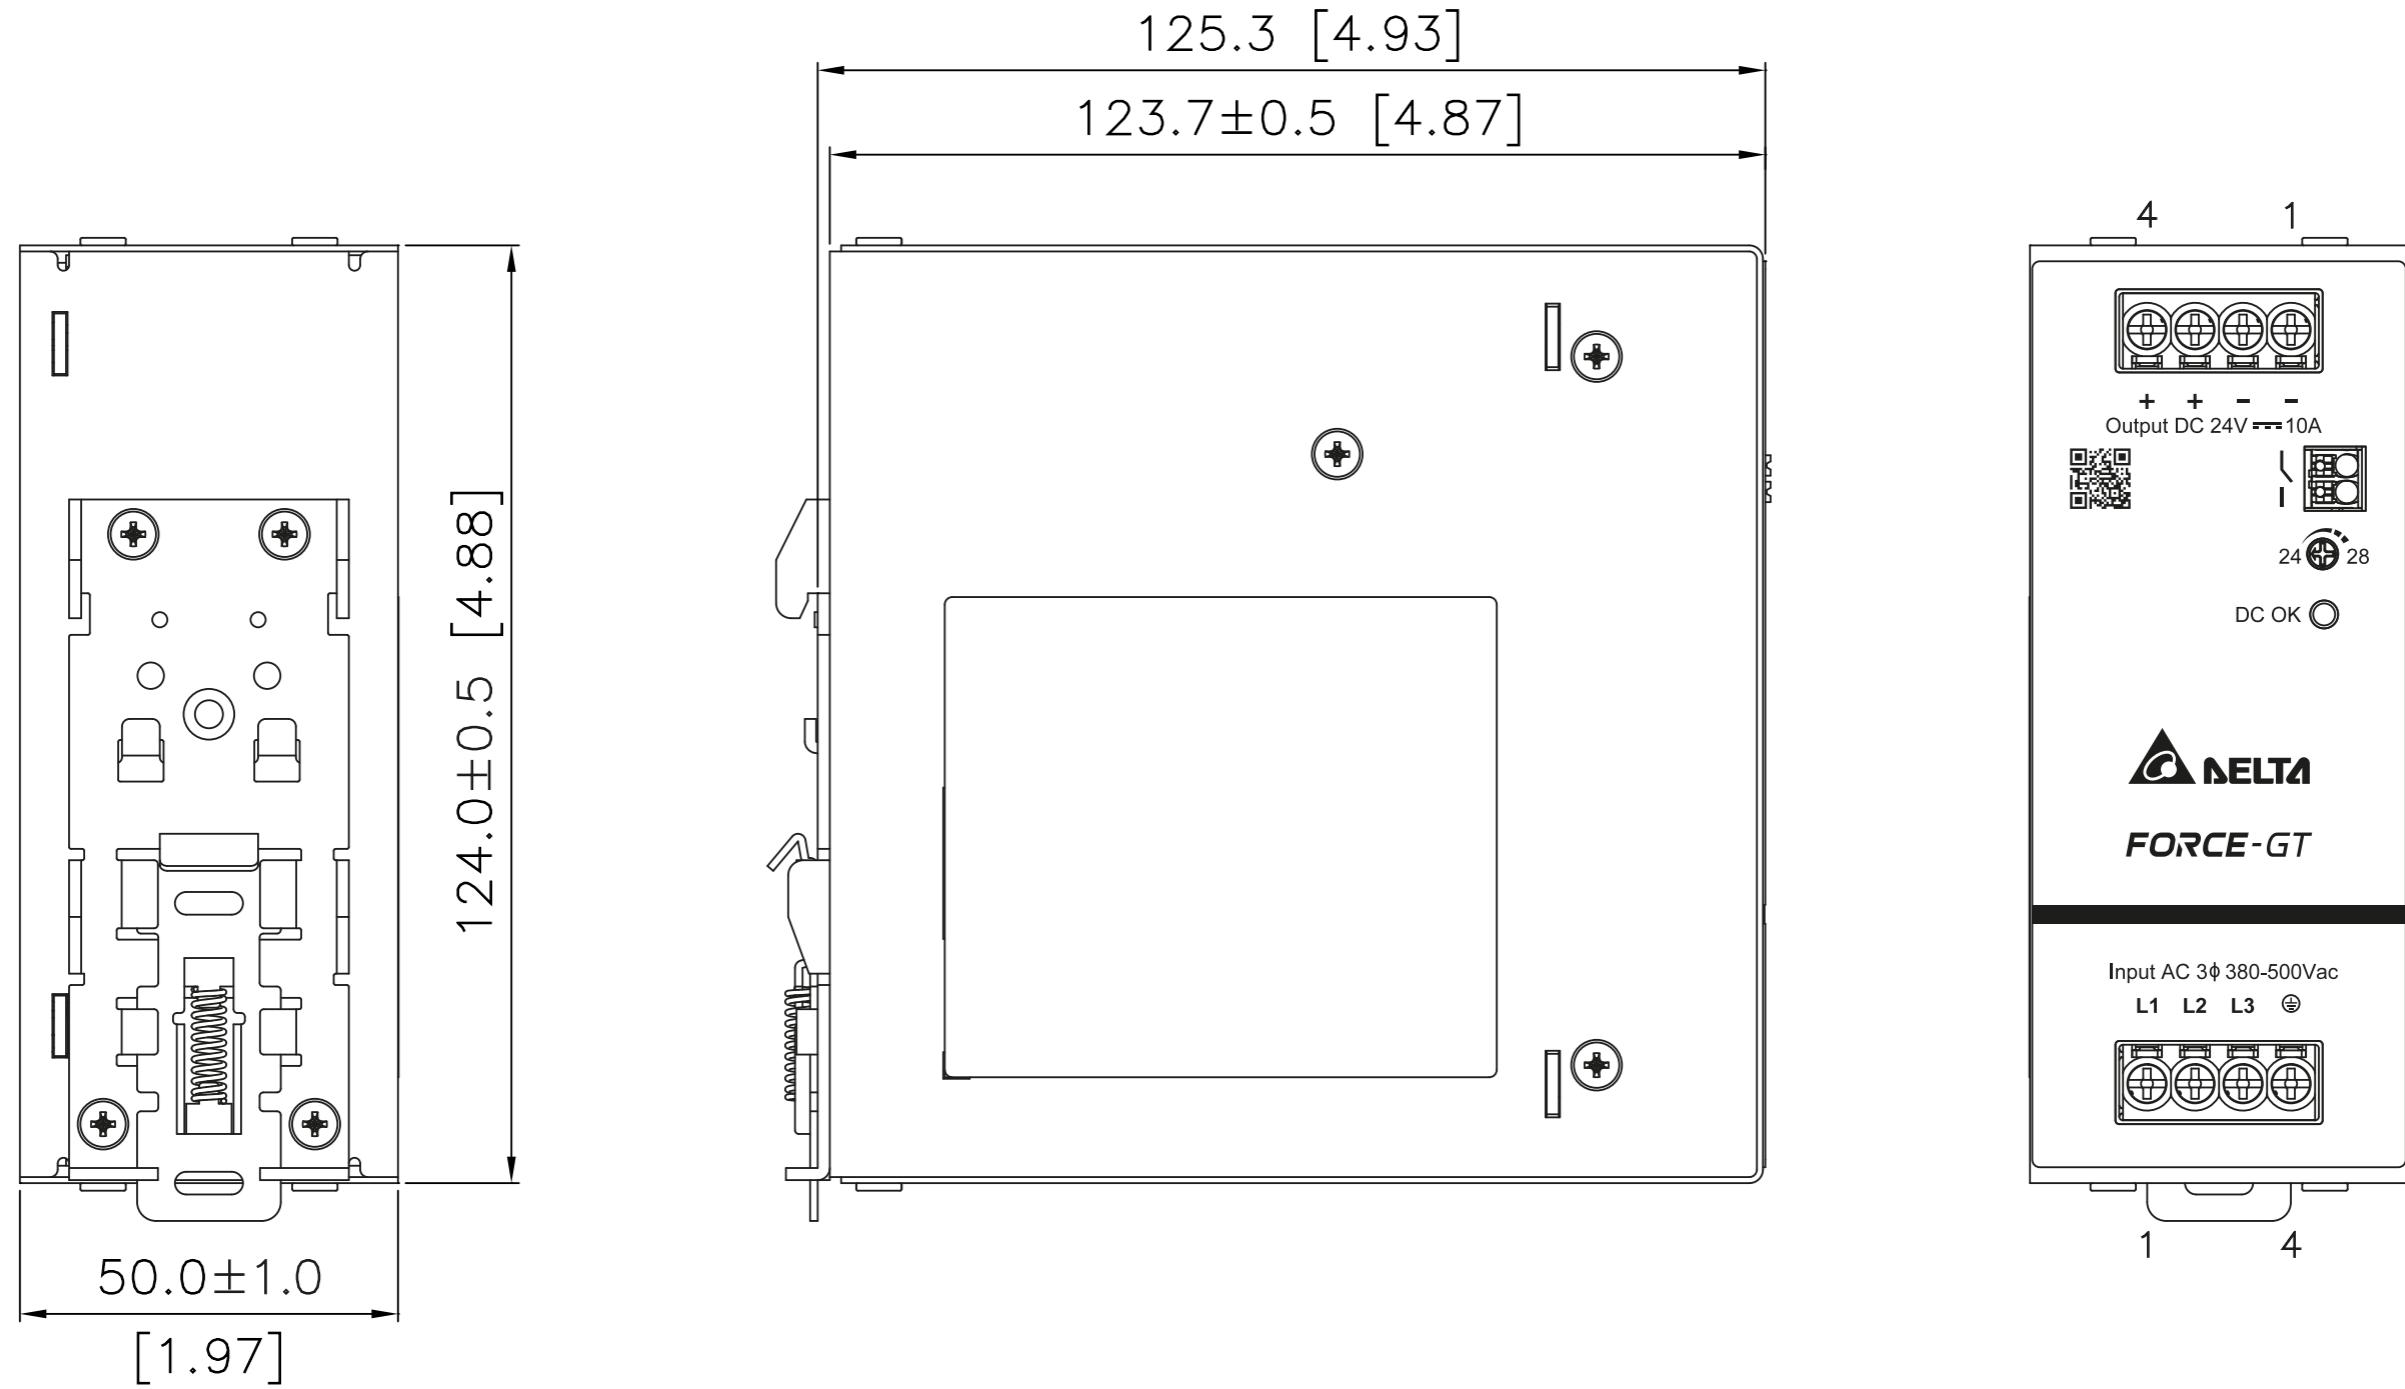

FORCE-GT

Force-GT DIN Rail Power Supply

24V 240W 3 Phase / DRF-24V240W3GBA

FORCE-GT

Force-GT DIN Rail Power Supply

24V 240W 3 Phase / DRF-24V240W3GTA