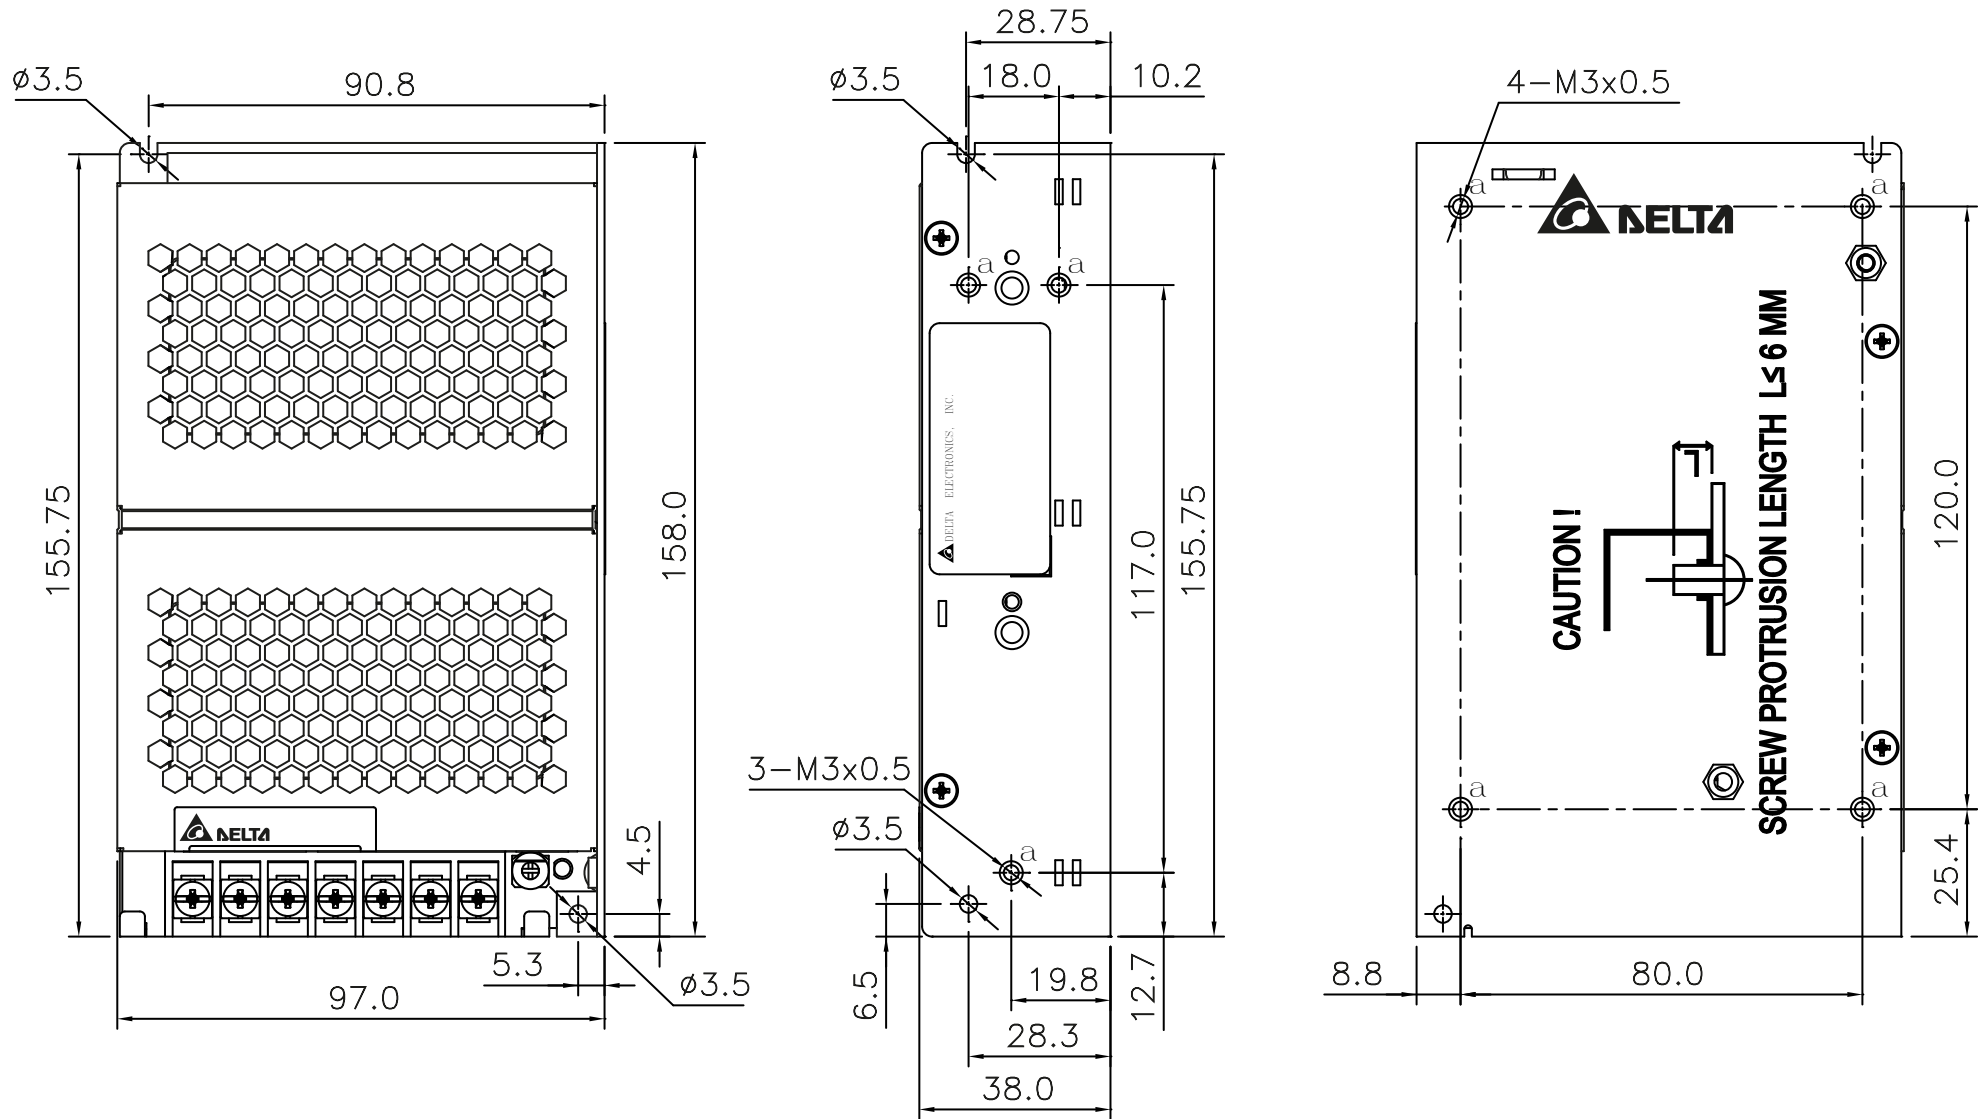

PMH

PMH Panel Mount Power Supply

24V 100W 1 Phase / PMH-24V100WCA_S, PMH-24V100WCA_A

PMH

PMH Panel Mount Power Supply

24V 100W 1 Phase / PMH-24V100WCAU, PMH-24V100WCAJ

Replaced by: PMH-24V100WCAA, PMH-24V100WCAH, PMH-24V100WCAS, PMH-24V100WCAT

****Discontinued Product****

PMH

PMH Panel Mount Power Supply

24V 100W 1 Phase / PMH-24V100WCAV, PMH-24V100WCA_L

Replaced by: PMH-24V100WCAA, PMH-24V100WCAH, PMH-24V100WCAS, PMH-24V100WCAT

****Discontinued Product****

PMH

PMH Panel Mount Power Supply

24V 100W 1 Phase / PMH-24V100WCA \bar{I} , PMH-24V100WCA \bar{H}