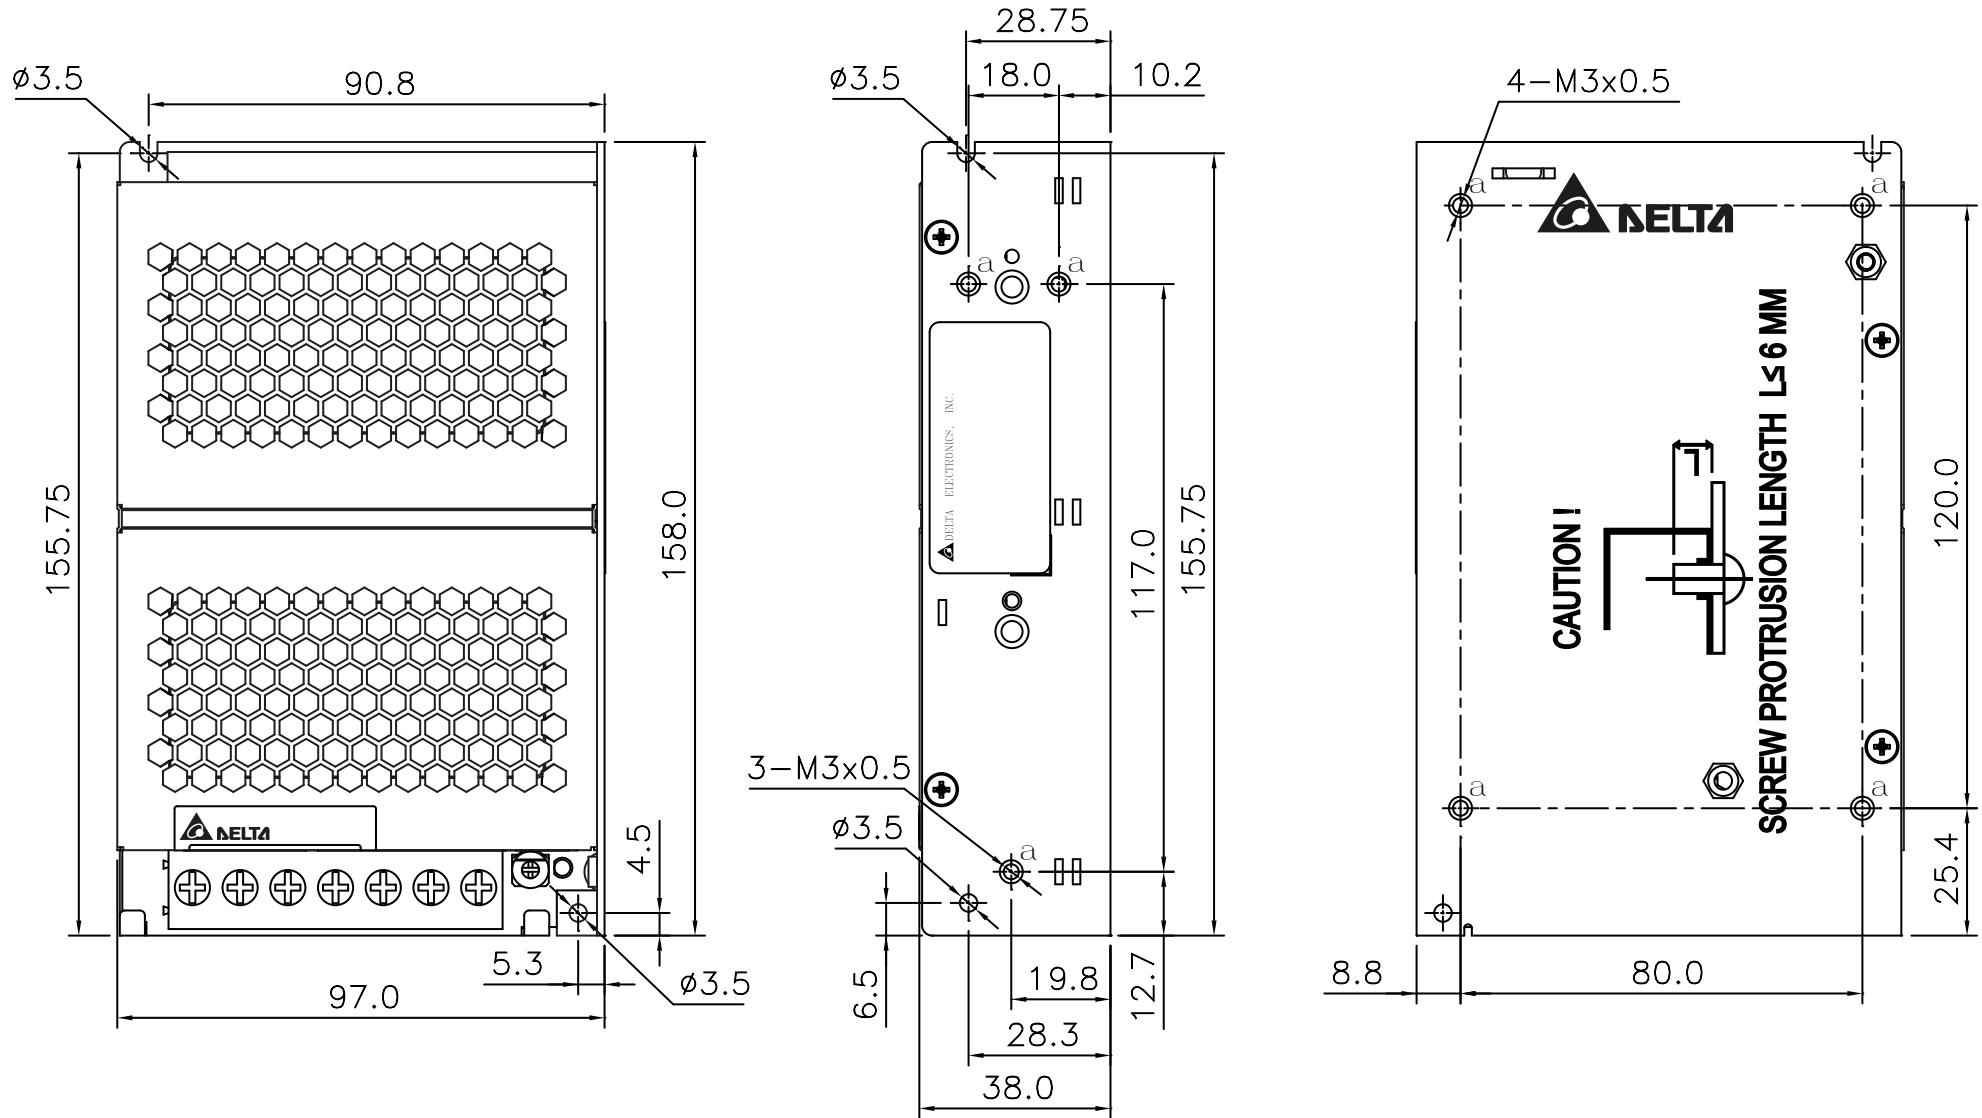

PMH

PMH Panel Mount Power Supply

24V 100W 1 Phase / PMH-24V100WCA_S, PMH-24V100WCA_A

PMH

PMH Panel Mount Power Supply

24V 100W 1 Phase / PMH-24V100WCAU, PMH-24V100WCAJ

Replaced by: PMH-24V100WCAA, PMH-24V100WCAH, PMH-24V100WCAS, PMH-24V100WCAT

****Discontinued Product****

PMH

PMH Panel Mount Power Supply

24V 100W 1 Phase / PMH-24V100WCAV, PMH-24V100WCA_L

Replaced by: PMH-24V100WCAA, PMH-24V100WCAH, PMH-24V100WCAS, PMH-24V100WCAT

****Discontinued Product****

PMH

PMH Panel Mount Power Supply

24V 100W 1 Phase / PMH-24V100WCA \bar{I} , PMH-24V100WCA \bar{H}