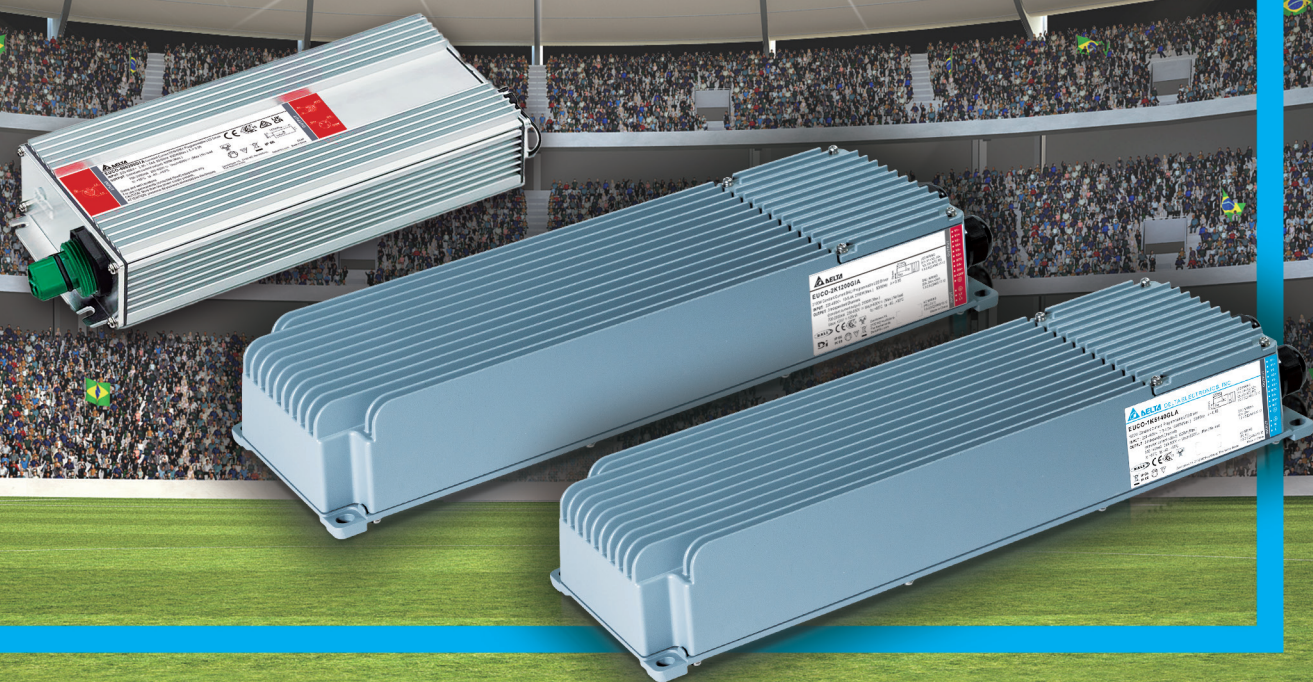

## ARENA SPORT Series

Versatile, Robust and Configurable  
LED Driver for Sports Lighting