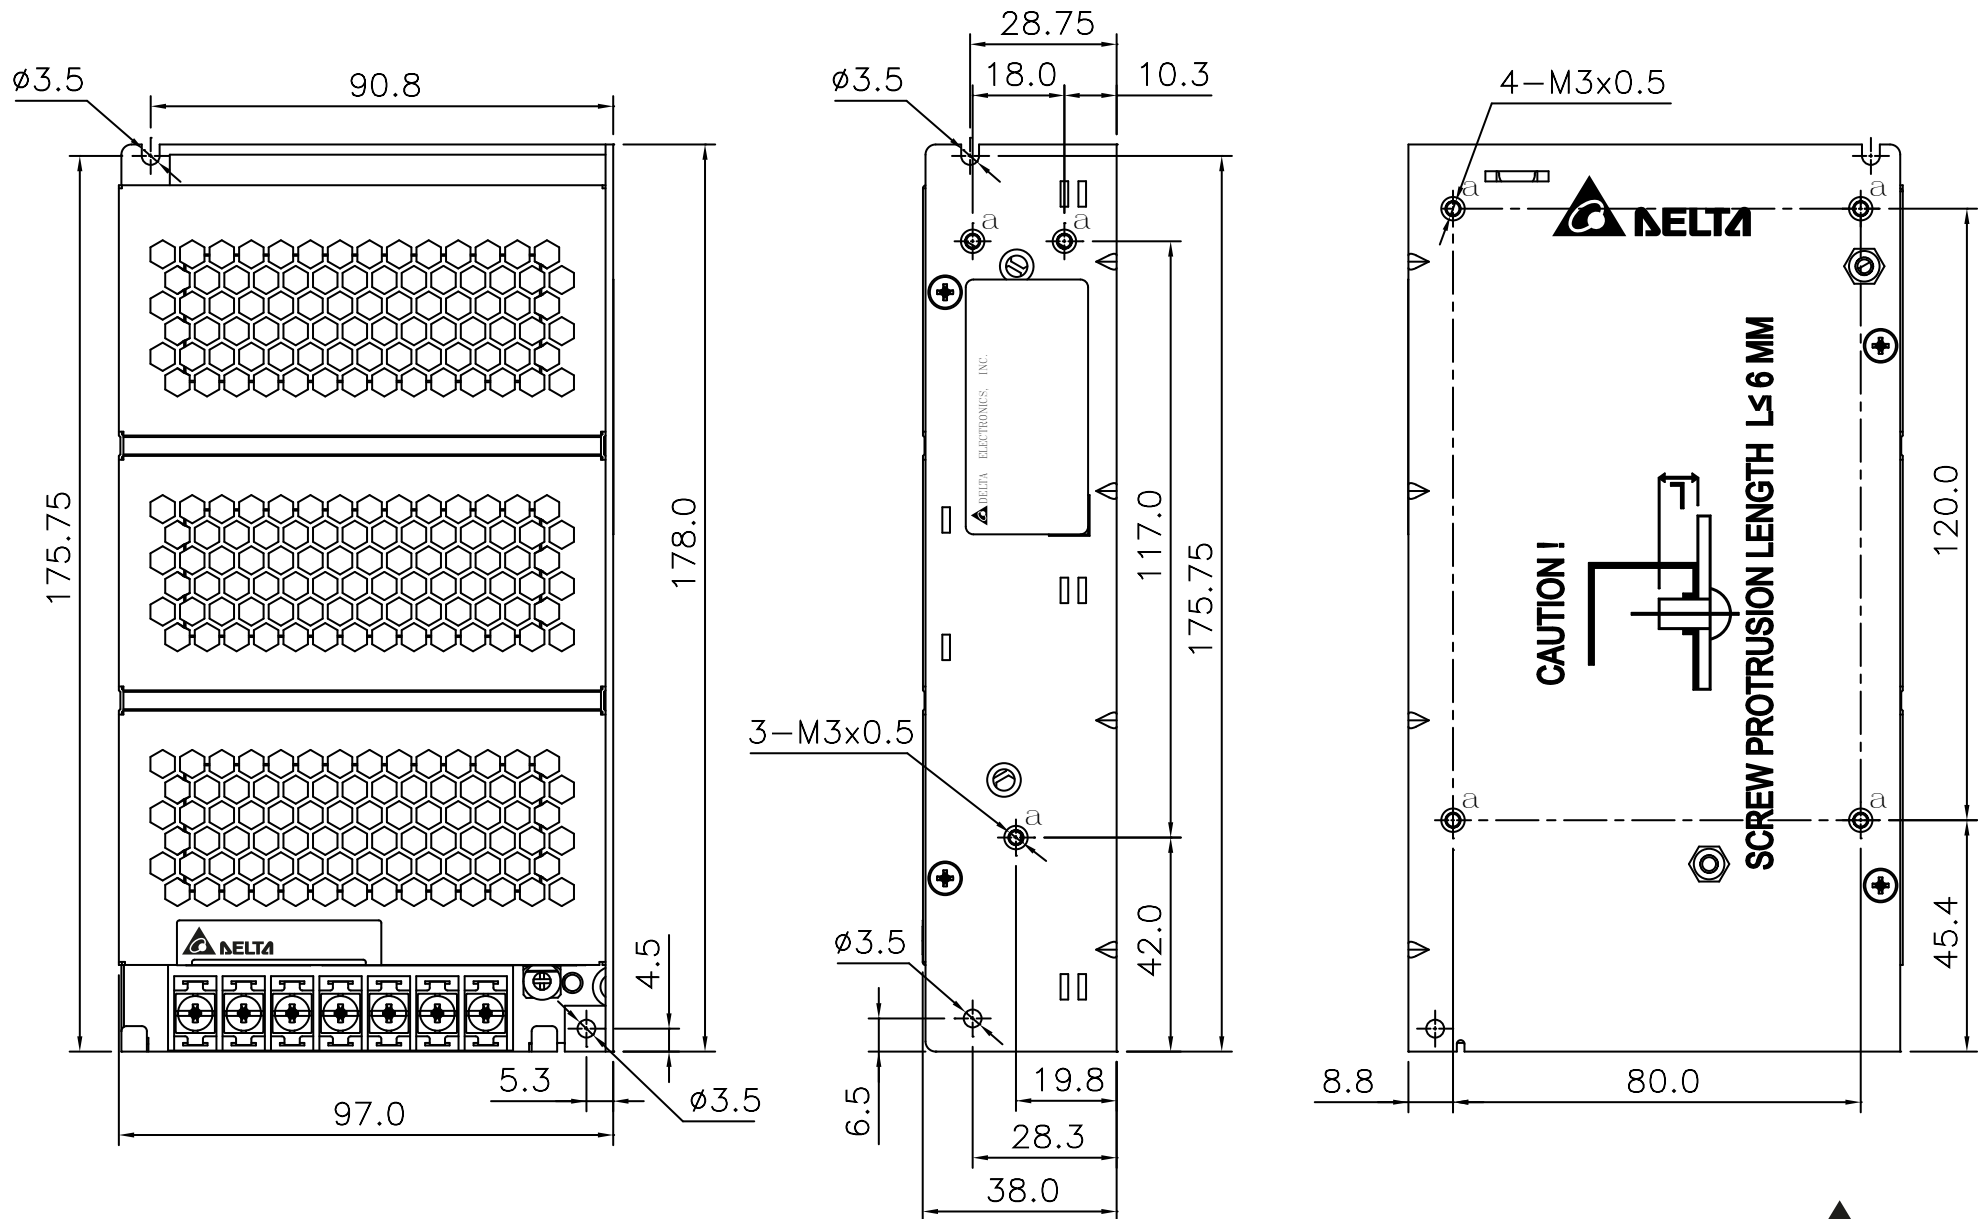

PMH

PMH Panel Mount Power Supply

24V 150W 1 Phase / PMH-24V150WCDS, PMH-24V150WCDA

PMH

PMH Panel Mount Power Supply

24V 150W 1 Phase / PMH-24V150WCDU, PMH-24V150WCDJ

Replaced by: PMH-24V150WCDA, PMH-24V150WCDH, PMH-24V150WCDS, PMH-24V150WCDT

****Discontinued Product****

PMH

PMH Panel Mount Power Supply

24V 150W 1 Phase / PMH-24V150WCDV, PMH-24V150WCDL

Replaced by: PMH-24V150WCDA, PMH-24V150WCDH, PMH-24V150WCDS, PMH-24V150WCDT

****Discontinued Product****