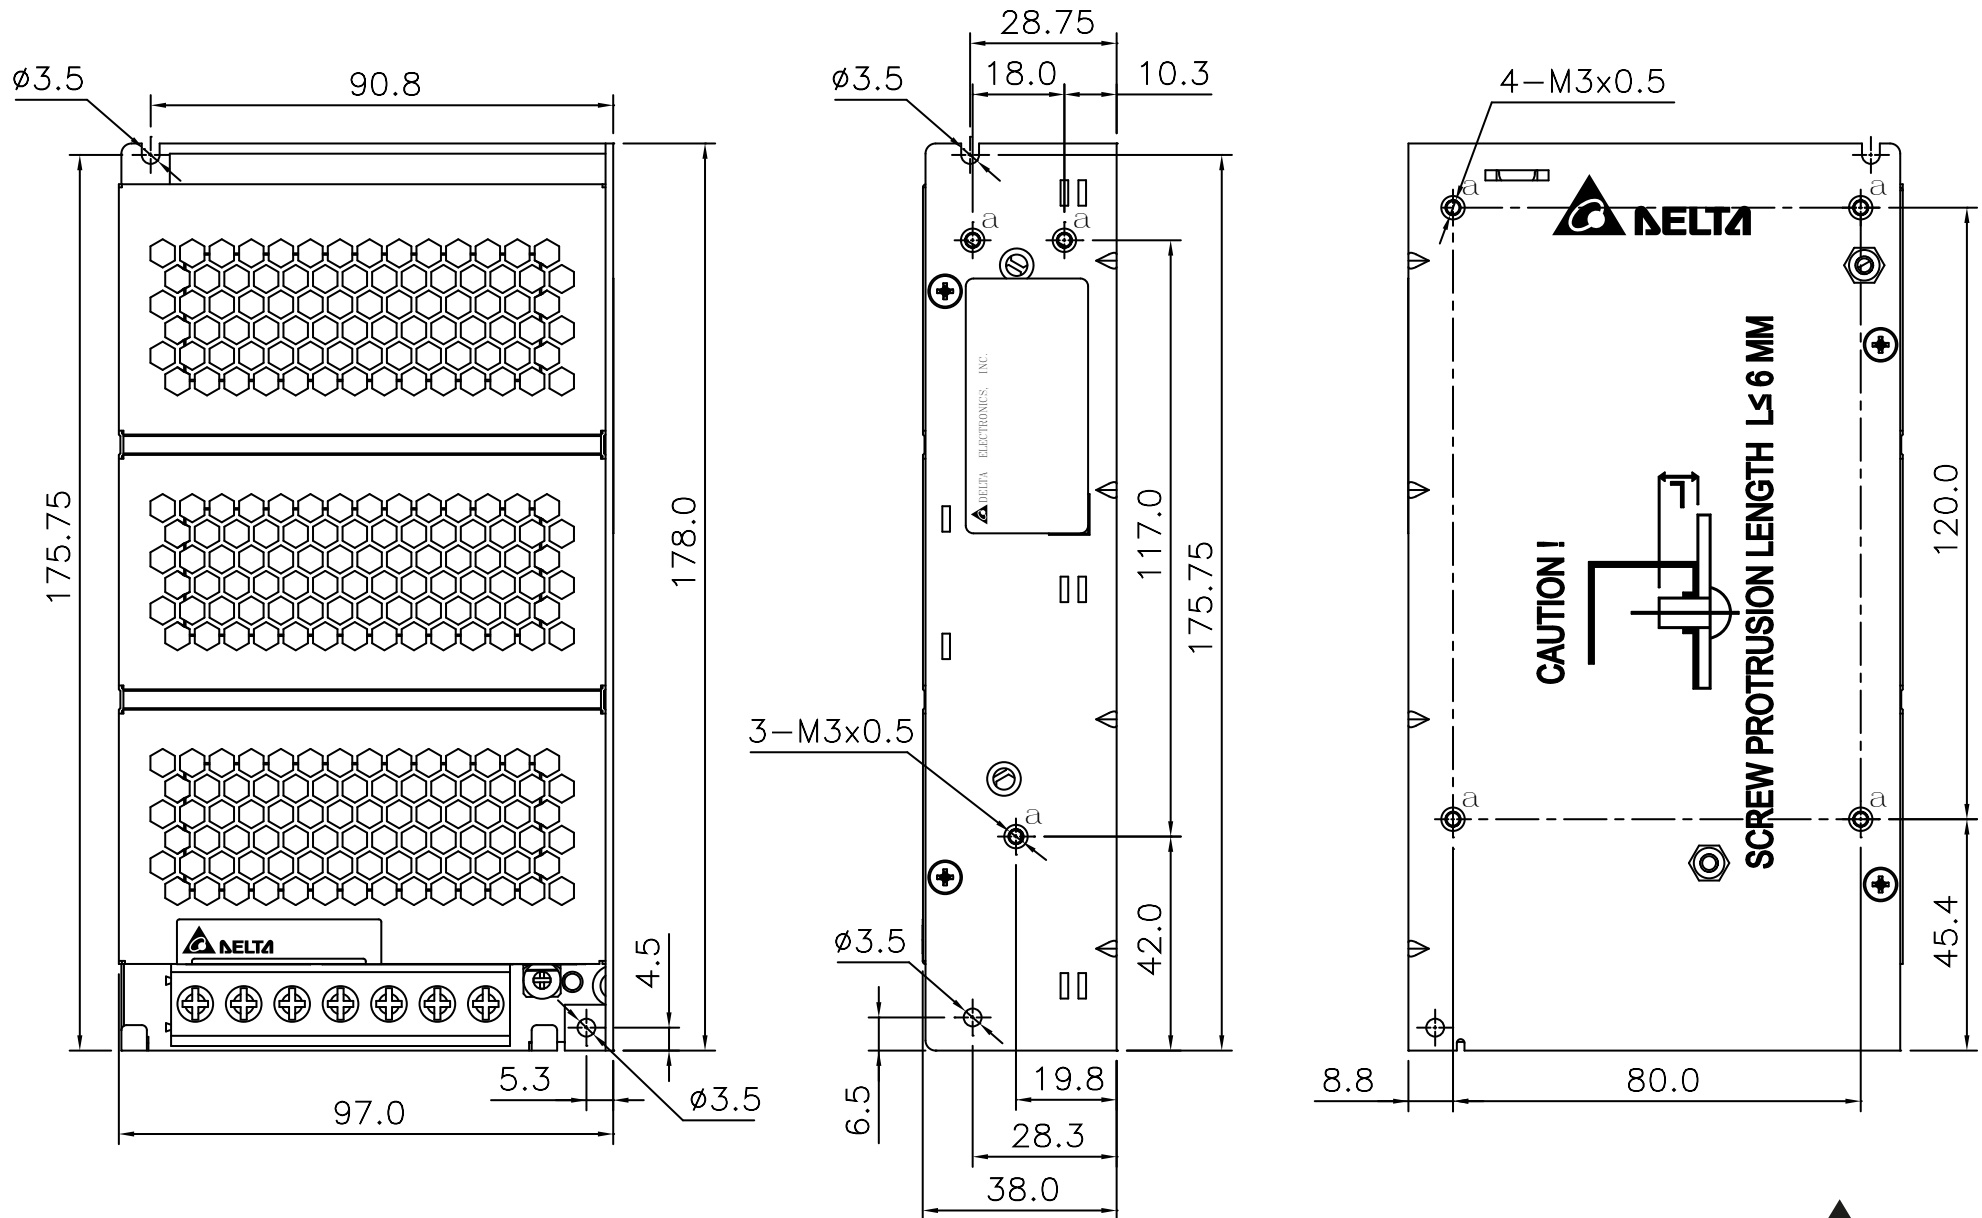

PMH

PMH Panel Mount Power Supply

24V 150W 1 Phase / PMH-24V150WCDS, PMH-24V150WCDA

PMH

PMH Panel Mount Power Supply

24V 150W 1 Phase / PMH-24V150WCDU, PMH-24V150WCDJ

Replaced by: PMH-24V150WCDA, PMH-24V150WCDH, PMH-24V150WCDS, PMH-24V150WCDT

****Discontinued Product****

PMH

PMH Panel Mount Power Supply

24V 150W 1 Phase / PMH-24V150WCDV, PMH-24V150WCDL

Replaced by: PMH-24V150WCDA, PMH-24V150WCDH, PMH-24V150WCDS, PMH-24V150WCDT

****Discontinued Product****