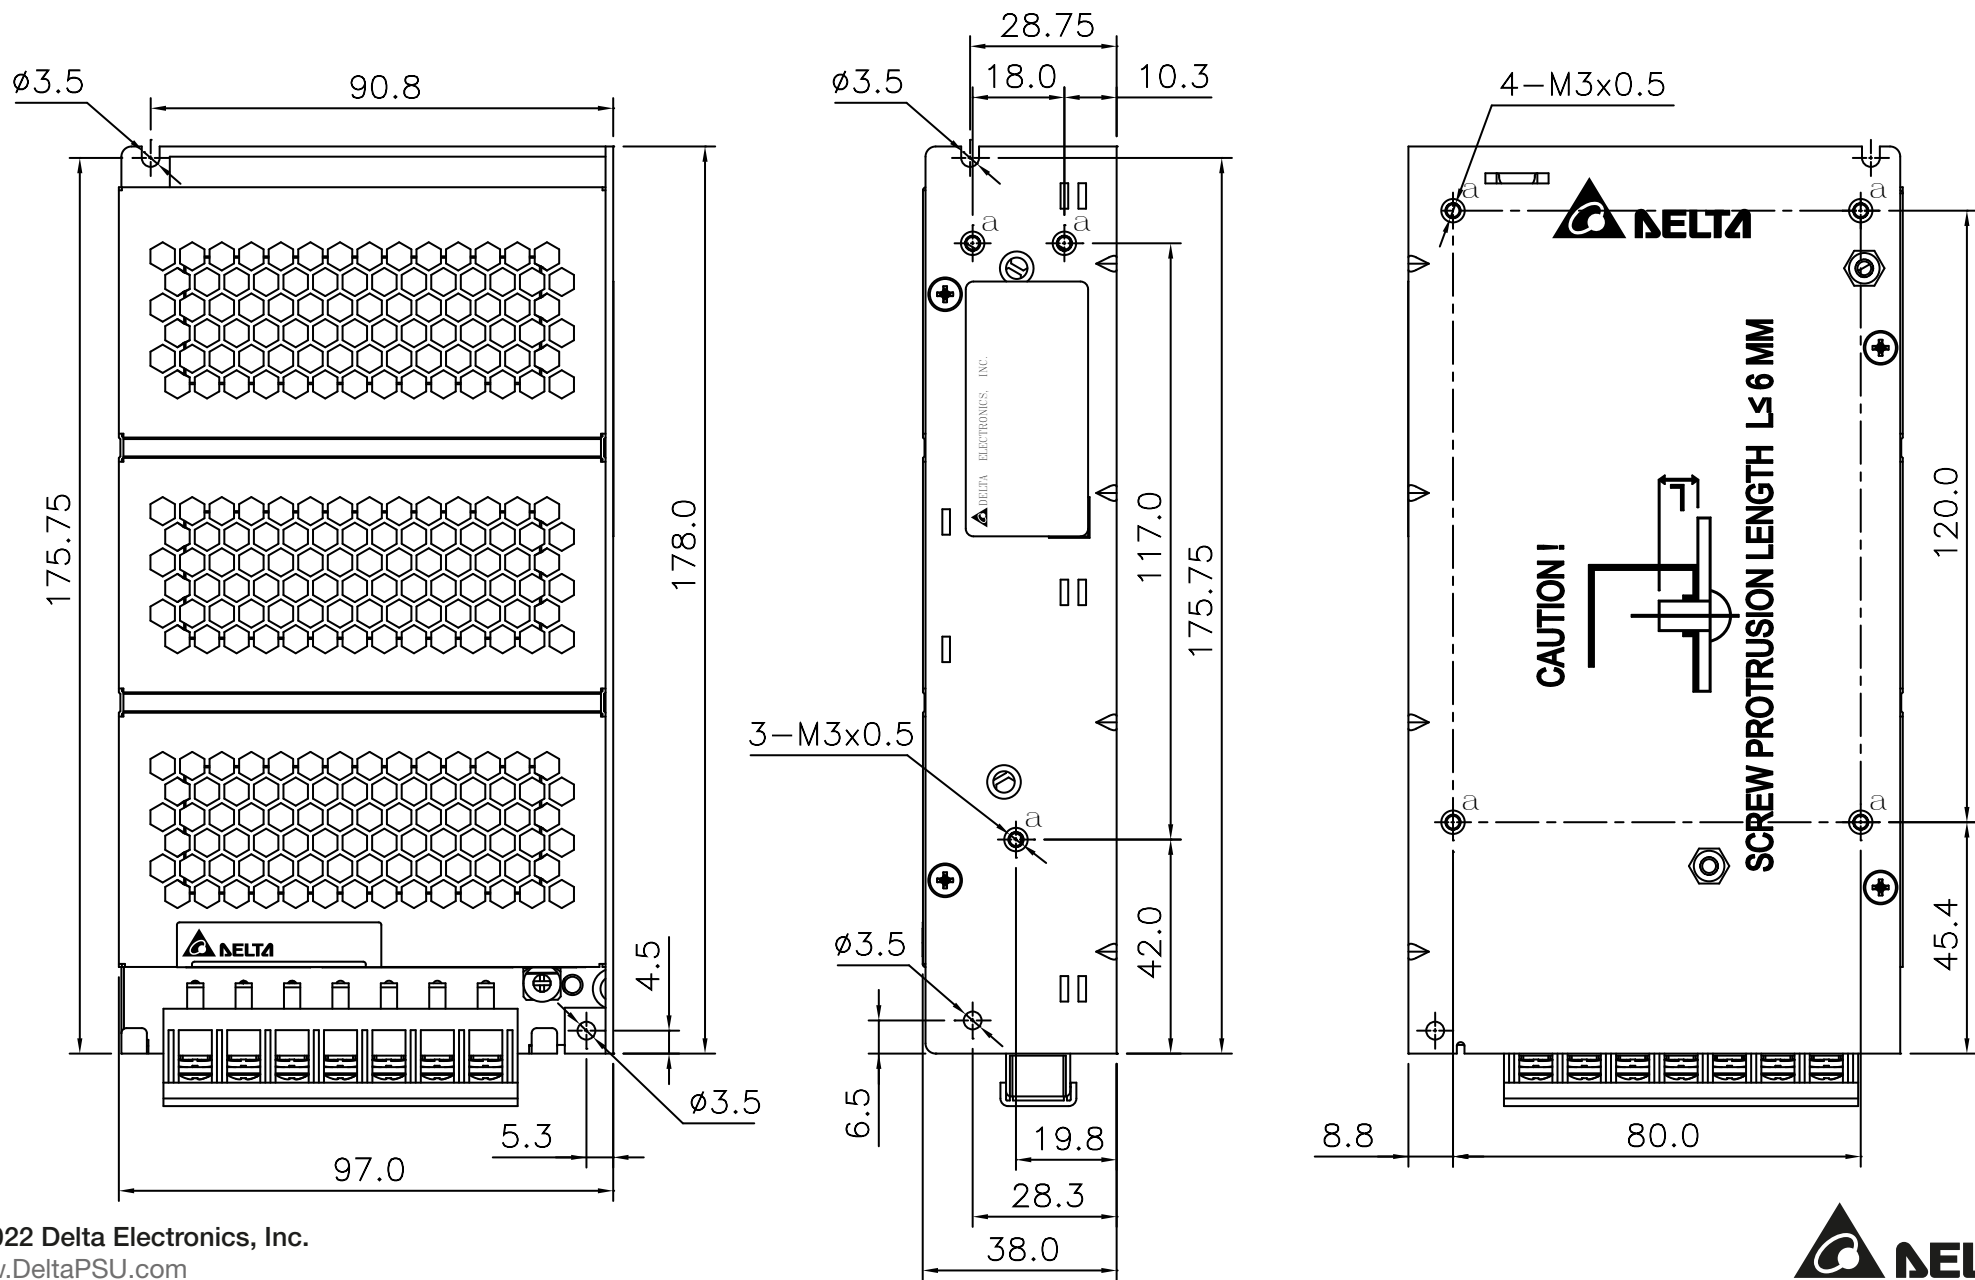

PMH

PMH Panel Mount Power Supply

24V 150W 1 Phase / PMH-24V150WCDV, PMH-24V150WCDL

Replaced by: PMH-24V150WCDA, PMH-24V150WCDH, PMH-24V150WCDS, PMH-24V150WCDT

Discontinued Product