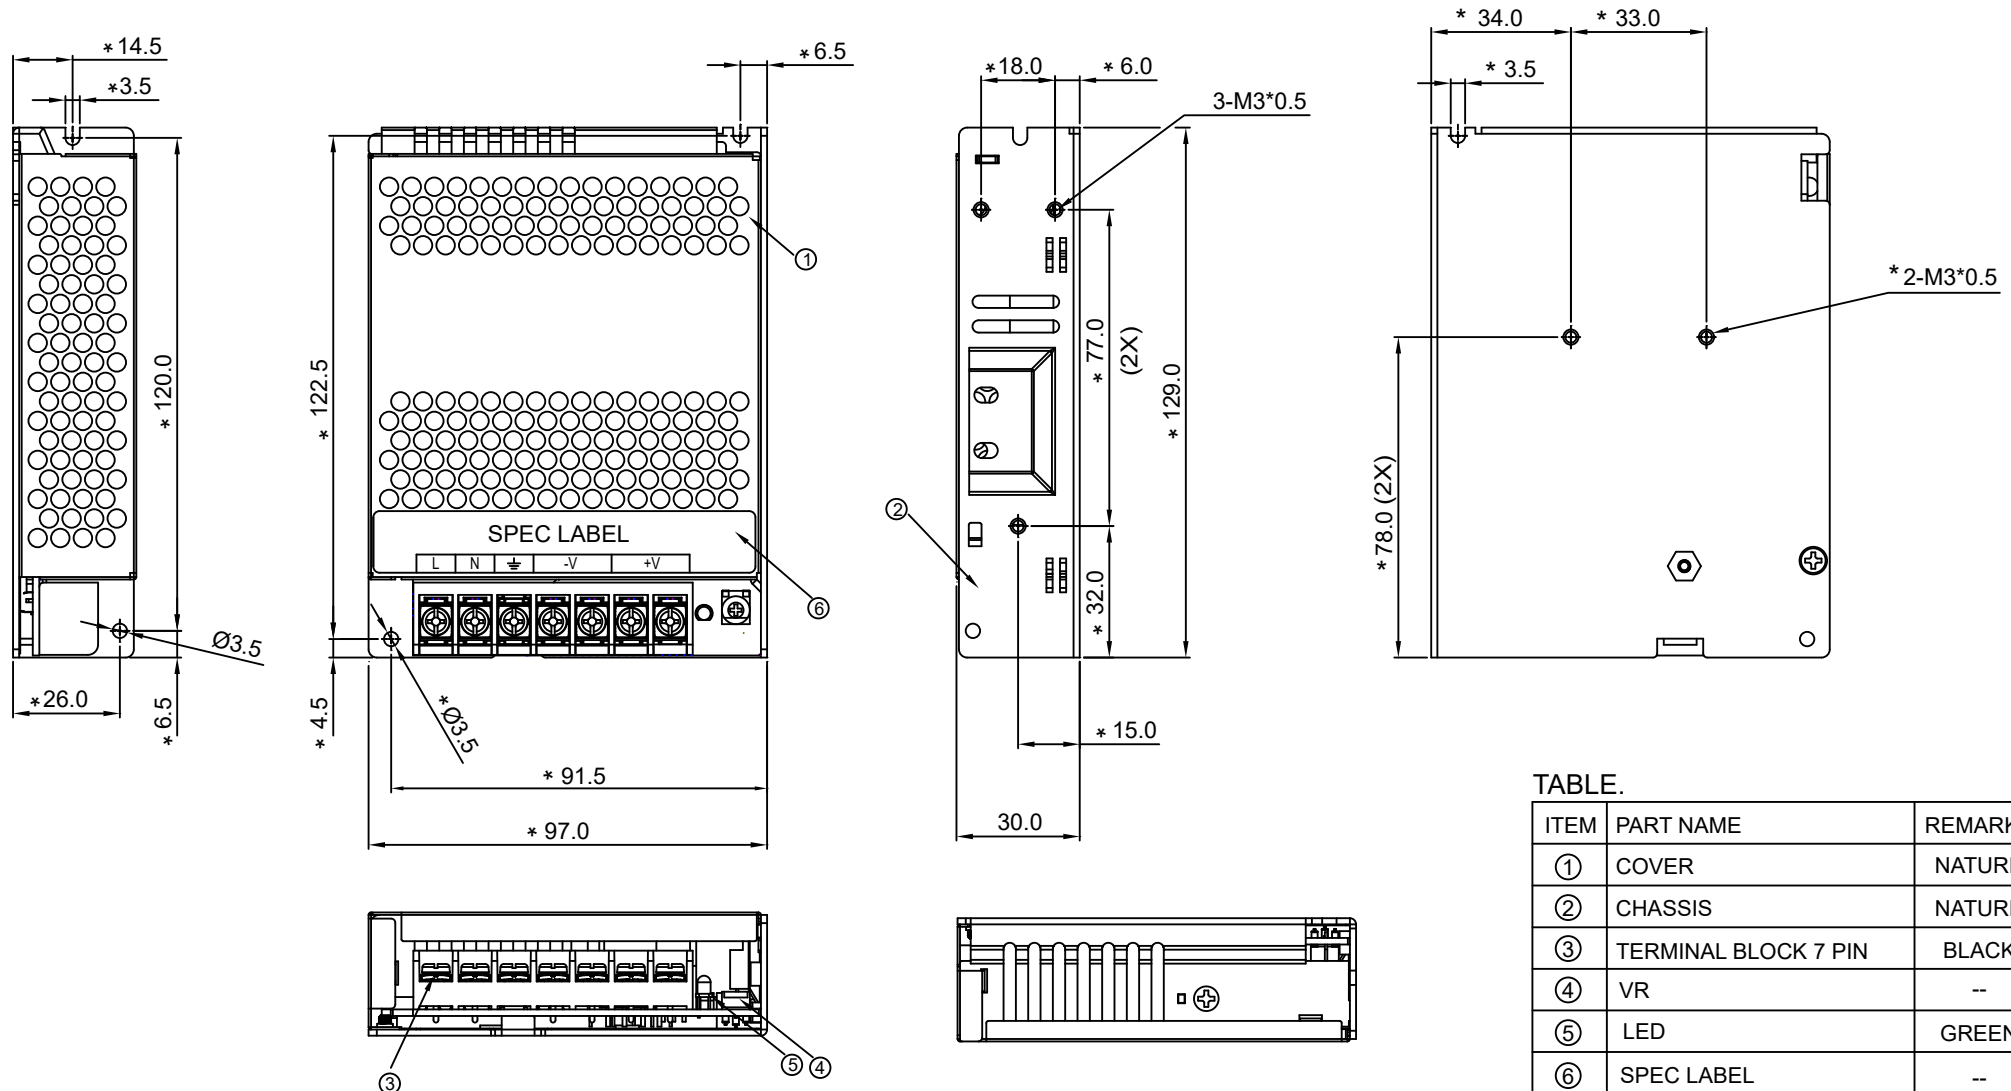

PMT2 ECO

PMT2 ECO Panel Mount Power Supply

PMT-□V100W2BNJ

TABLE.

ITEM	PART NAME	REMARKS
①	COVER	NATURE
②	CHASSIS	NATURE
③	TERMINAL BLOCK 7 PIN	BLACK
④	VR	--
⑤	LED	GREEN
⑥	SPEC LABEL	--

UNLESS OTHERWISE SPECIFIED TOLERANCE OF DIMENSION ARE ± 0.5 .