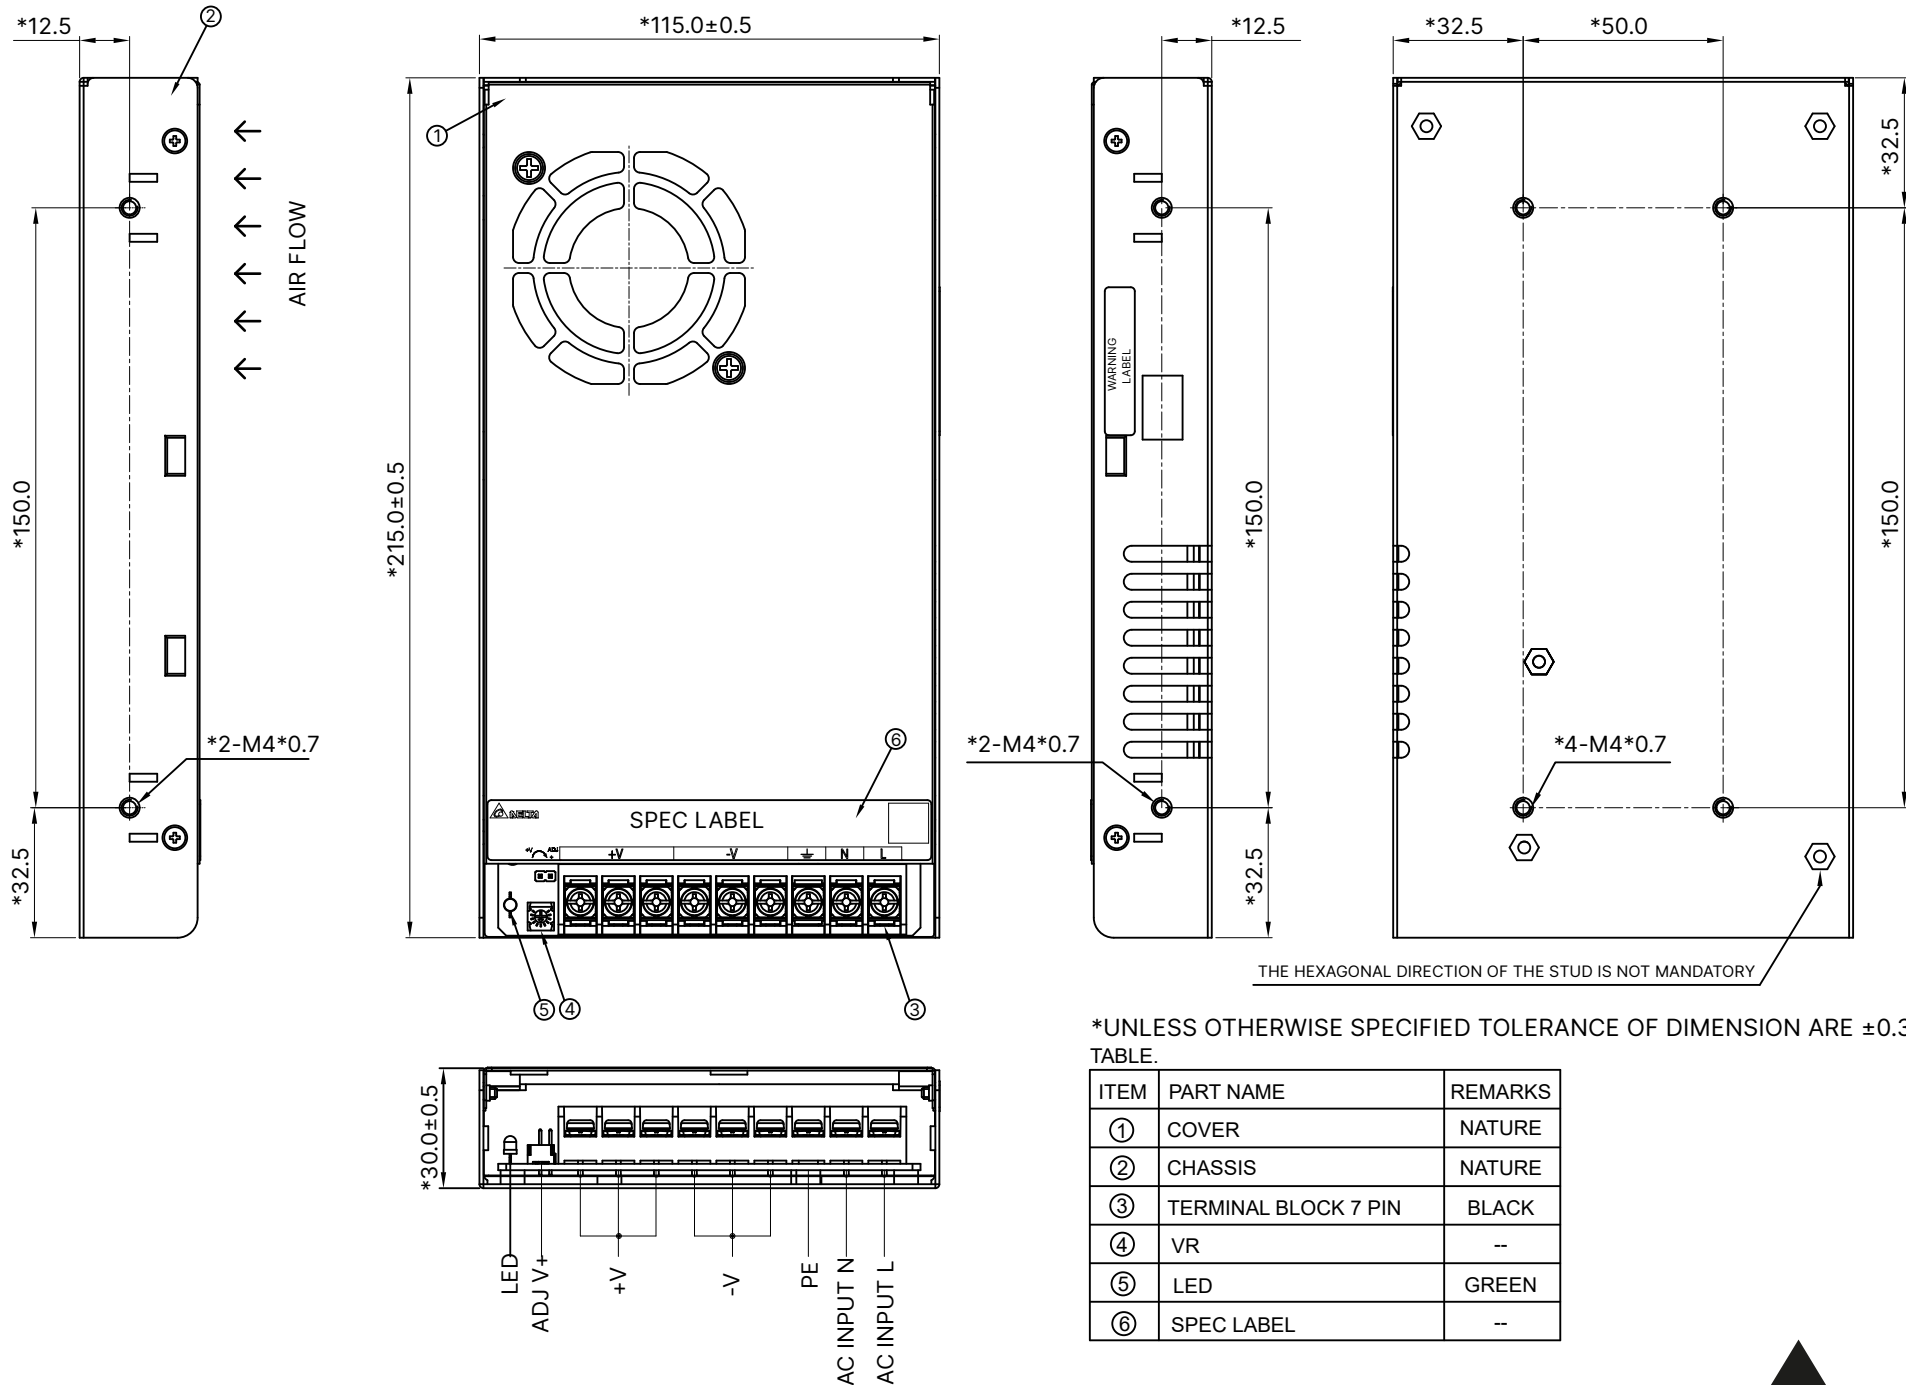

PMT2 ECO

PMT2 ECO Panel Mount Power Supply PMT-□V350W2BNJ

*UNLESS OTHERWISE SPECIFIED TOLERANCE OF DIMENSION ARE ± 0.3 TABLE.

ITEM	PART NAME	REMARKS
①	COVER	NATURE
②	CHASSIS	NATURE
③	TERMINAL BLOCK 7 PIN	BLACK
④	VR	--
⑤	LED	GREEN
⑥	SPEC LABEL	--