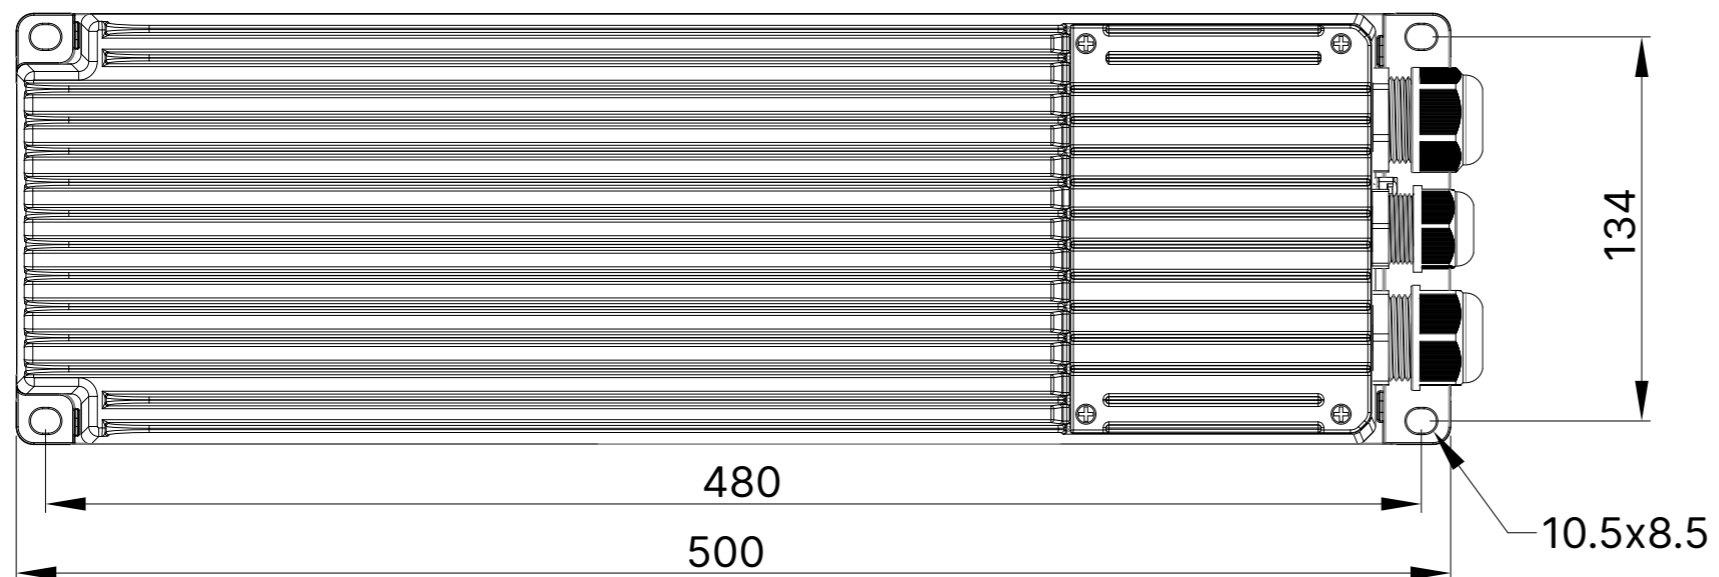

# EUCO Arena Sport LED Driver

EUCO-1K2120RCA

Shipment without cables