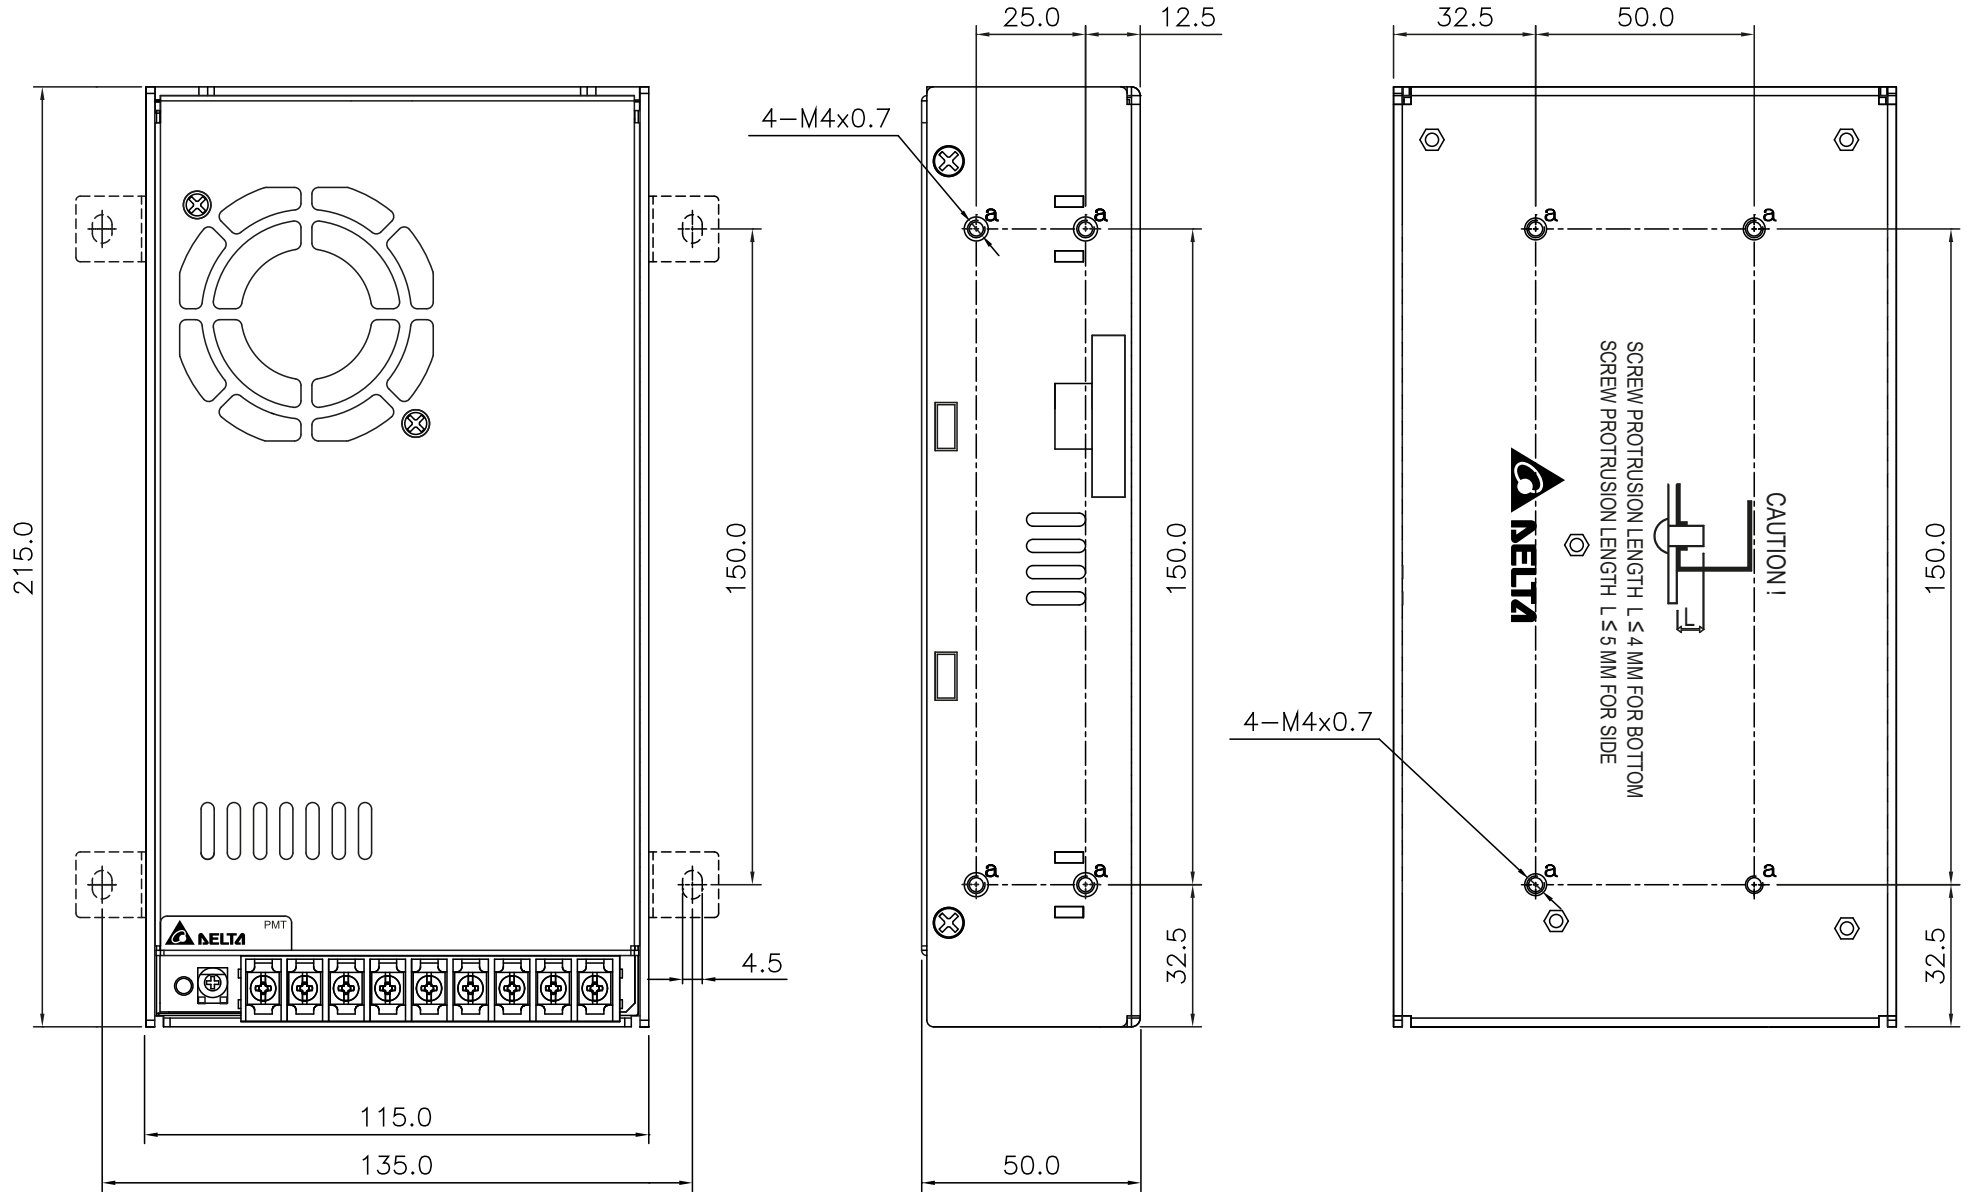

PMT

PMT Panel Mount Power Supply 12V 350W 1 Phase / PMT-12V350W1AR

PMT

PMT Panel Mount Power Supply 12V 350W 1 Phase / PMT-12V350W1AK