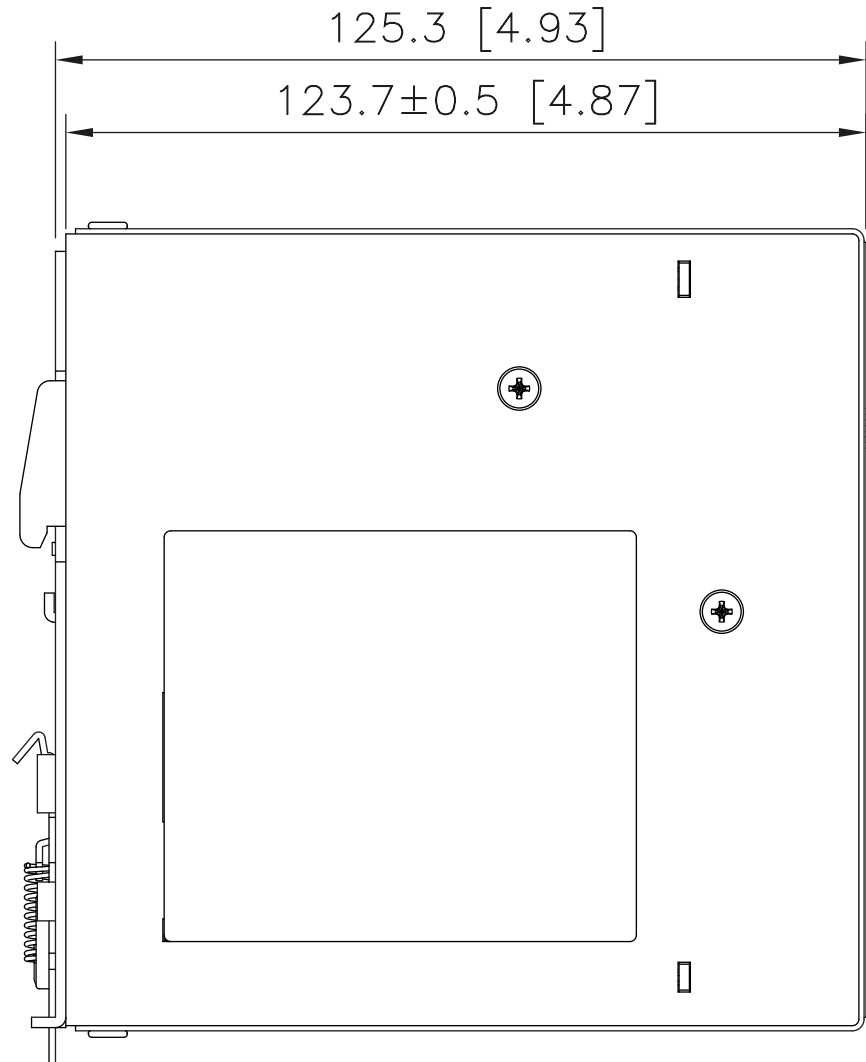

FORCE-GT

Force-GT DIN Rail Power Supply 120W 3 Phase / DRF-24V120W3GBA

FORCE-GT

Force-GT DIN Rail Power Supply 120W 3 Phase / DRF-24V120W3GTA