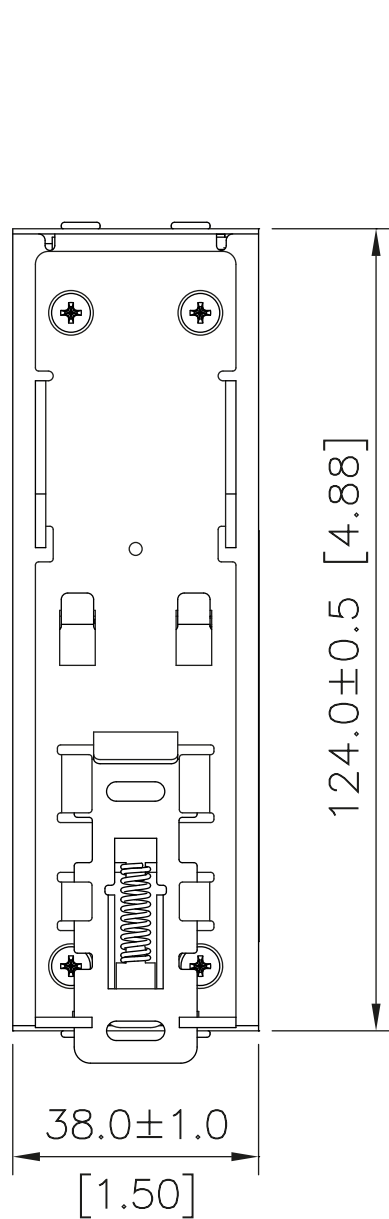

FORCE-GT

Force-GT DIN Rail Power Supply 120W 3 Phase / DRF-24V120W3GBA

FORCE-GT

Force-GT DIN Rail Power Supply 120W 3 Phase / DRF-24V120W3GTA