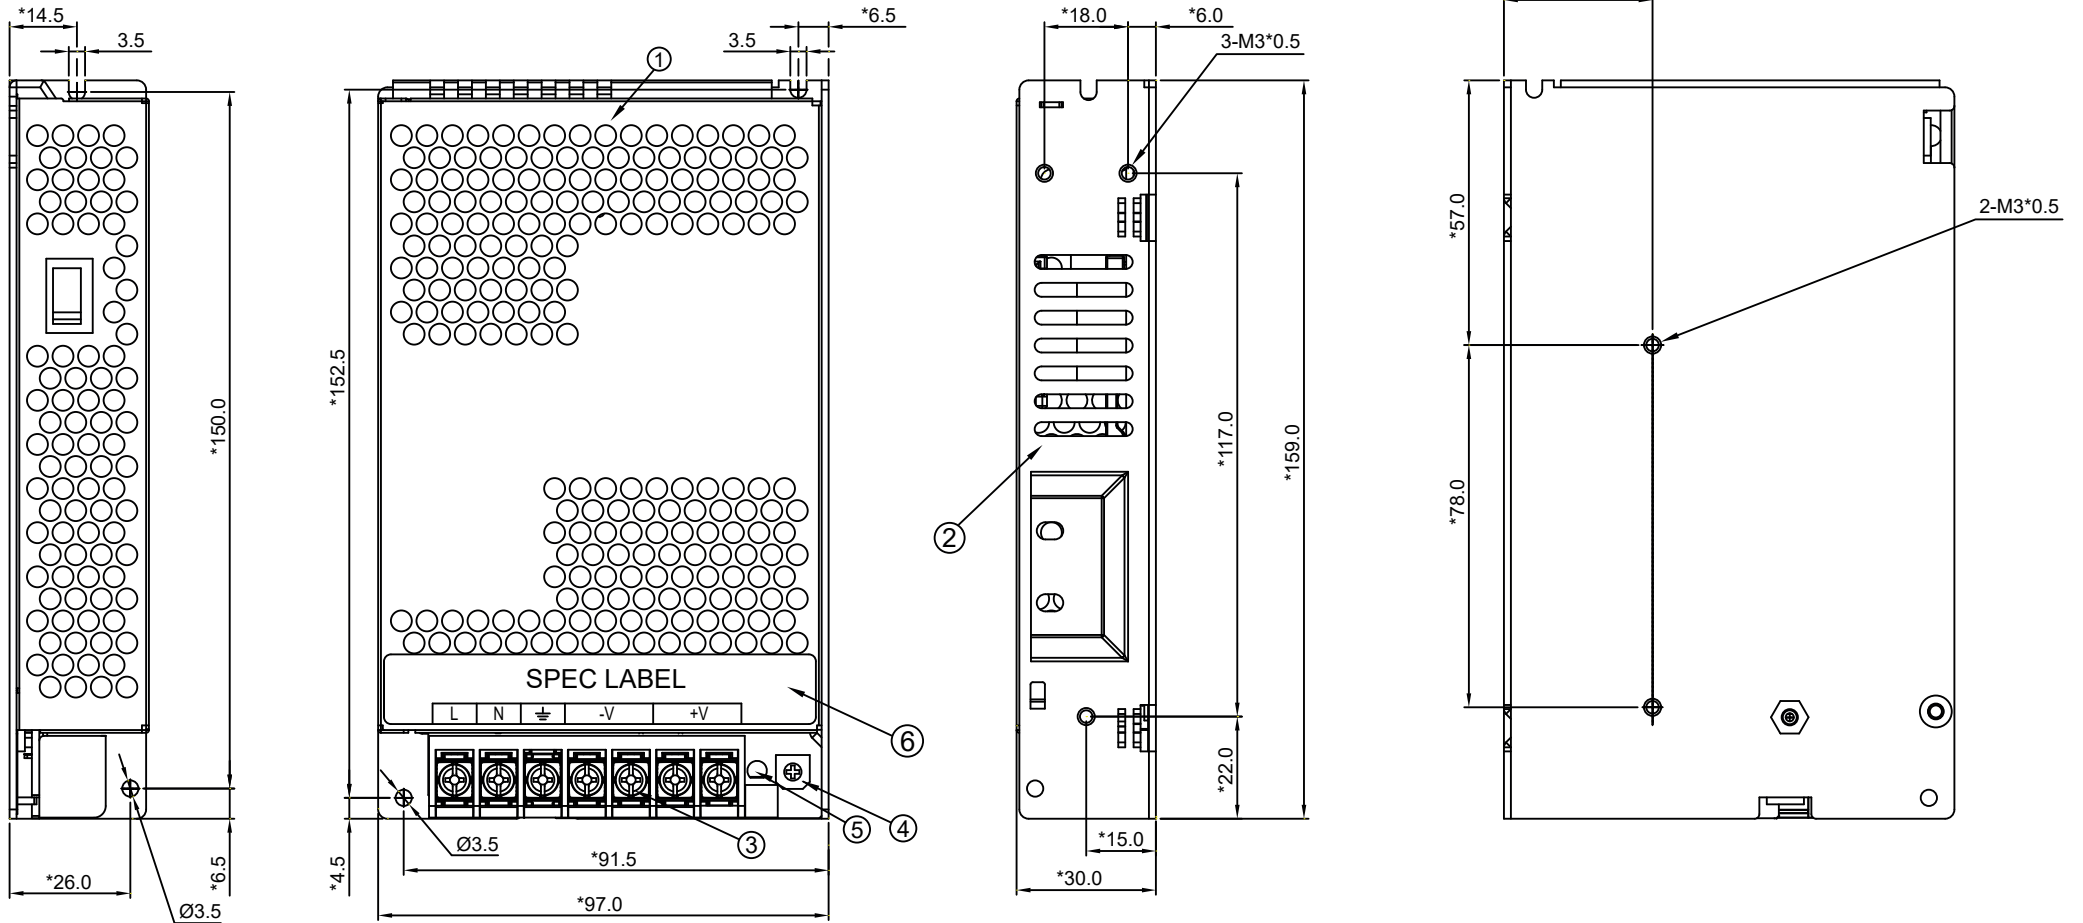

PMT2

PMT2 Panel Mount Power Supply

PMT-□V200W2B□

UNLESS OTHERWISE SPECIFIED TOLERANCE OF DIMENSION ARE ± 0.5 .

TABLE.

ITEM	PART NAME	REMARKS
①	COVER	NATURE
②	CHASSIS	NATURE
③	TERMINAL BLOCK 7 PIN	BLACK
④	VR	--
⑤	LED	GREEN
⑥	SPEC LABEL	--