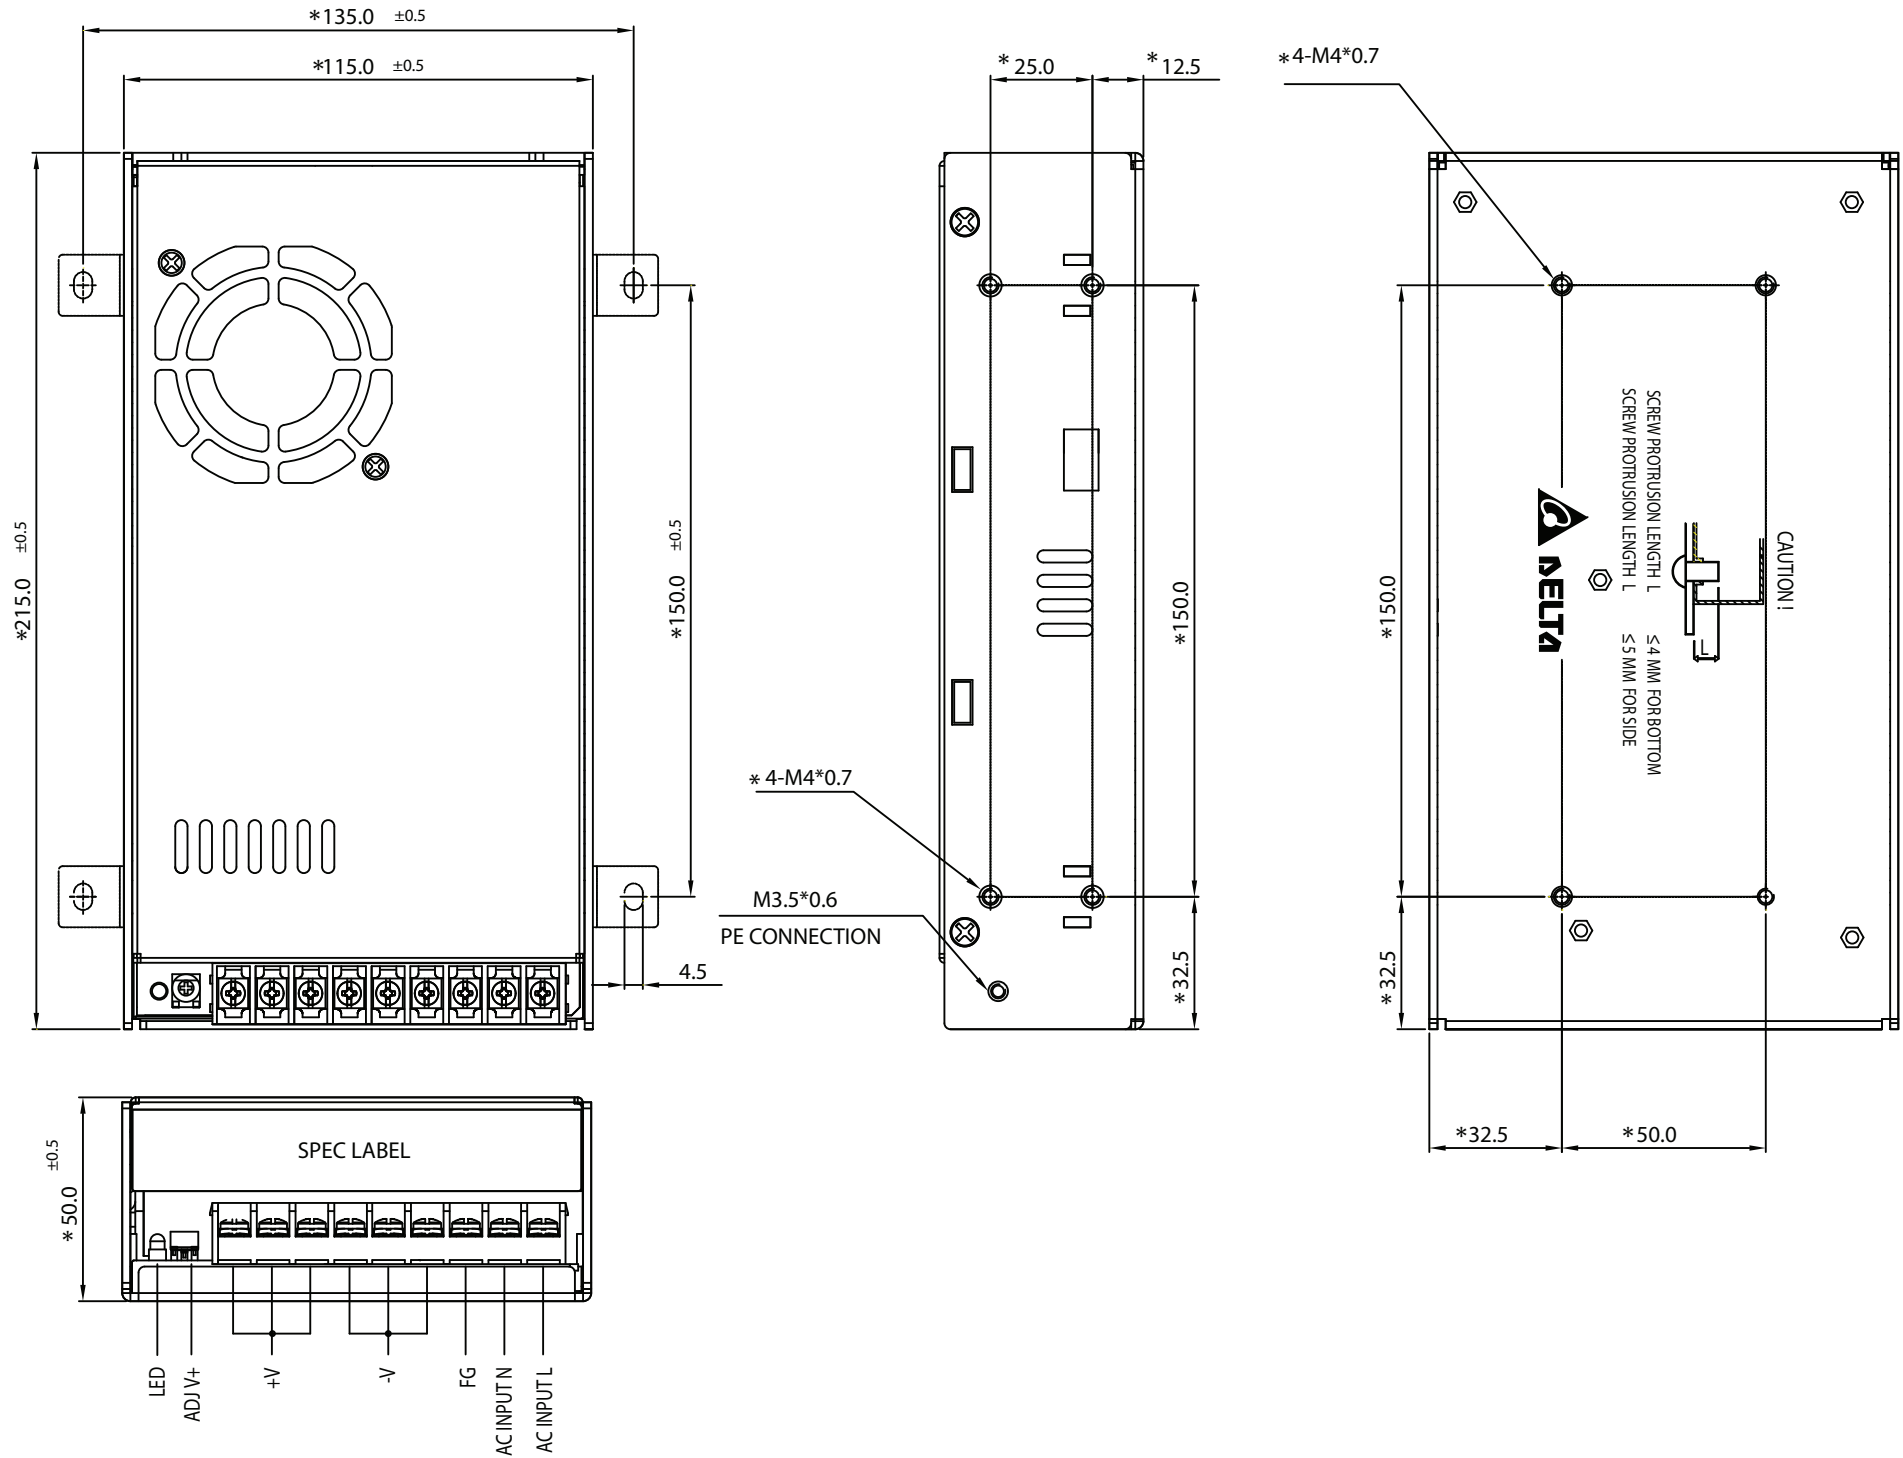

PMT

PMT Panel Mount Power Supply

24V 350W 1 Phase / PMT-24V350W1AR, PMT-24V350W1AM

PMT

PMT Panel Mount Power Supply

24V 350W 1 Phase / PMT-24V350W1AK, PMT-24V350W1AG